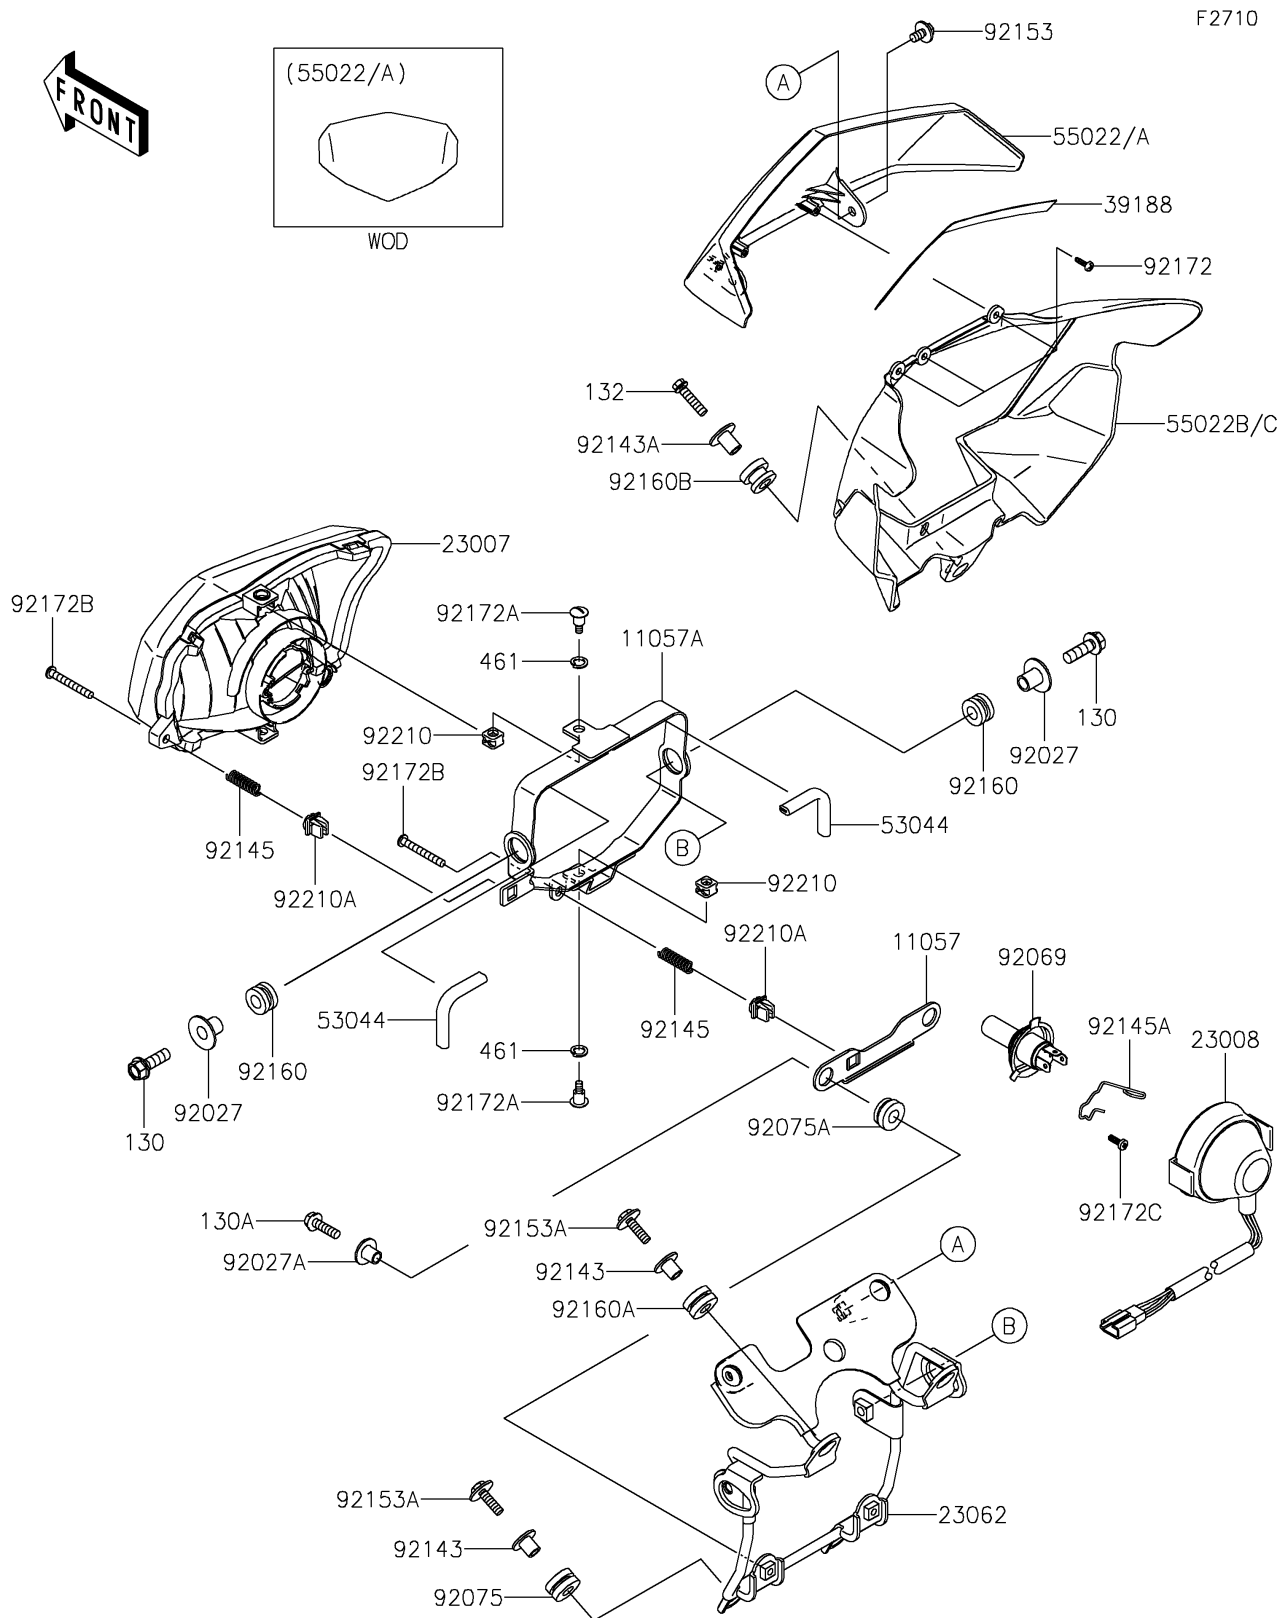

2021 KLX[®]300

PARTS DIAGRAM

Headlight(s)

2021 KLX[®]300

PARTS LIST

Headlight(s)

ITEM NAME

PART NUMBER

QUANTITY
