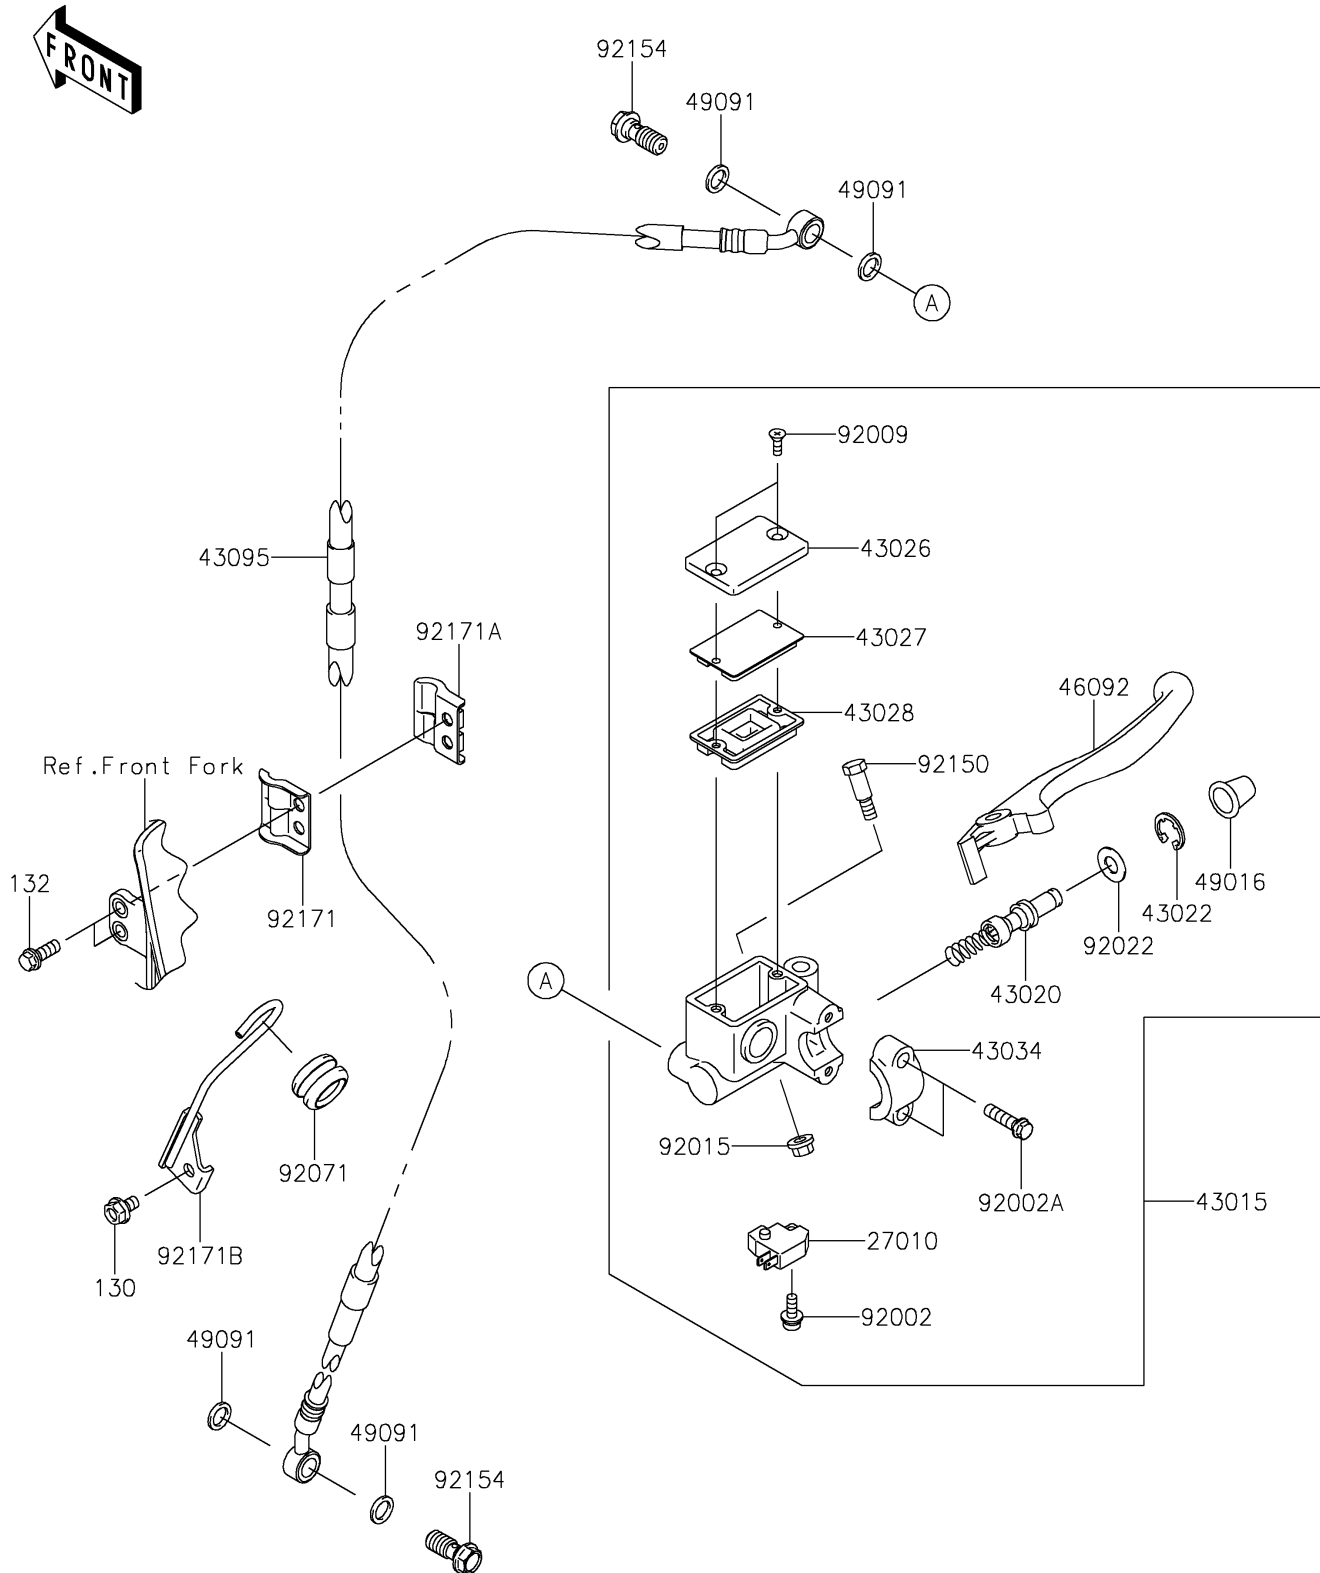

2021 KLX[®]300

PARTS DIAGRAM

Front Master Cylinder

F2291

2021 KLX[®]300

PARTS LIST

Front Master Cylinder

ITEM NAME

PART NUMBER

QUANTITY
