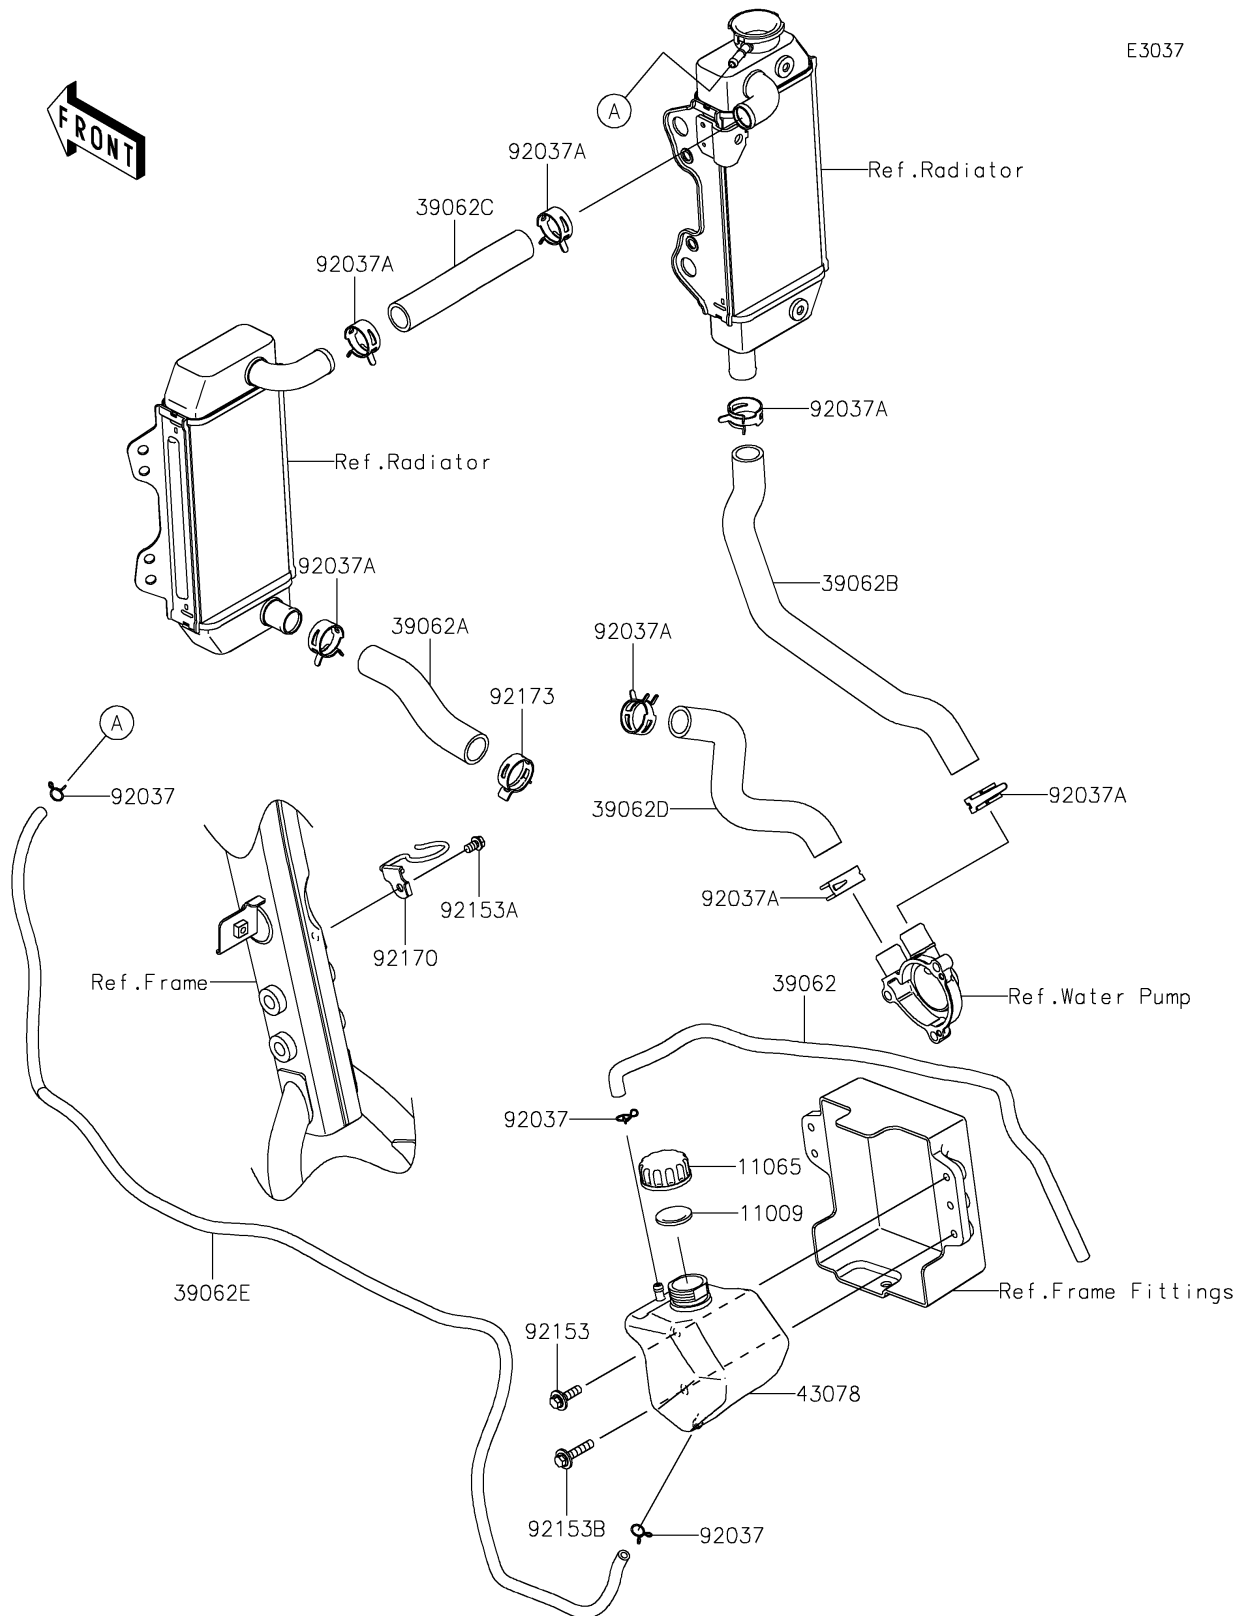

2021 KLX[®]300

PARTS DIAGRAM

Water Pipe

E3037

2021 KLX[®]300

PARTS LIST

Water Pipe

ITEM NAME

PART NUMBER

QUANTITY
