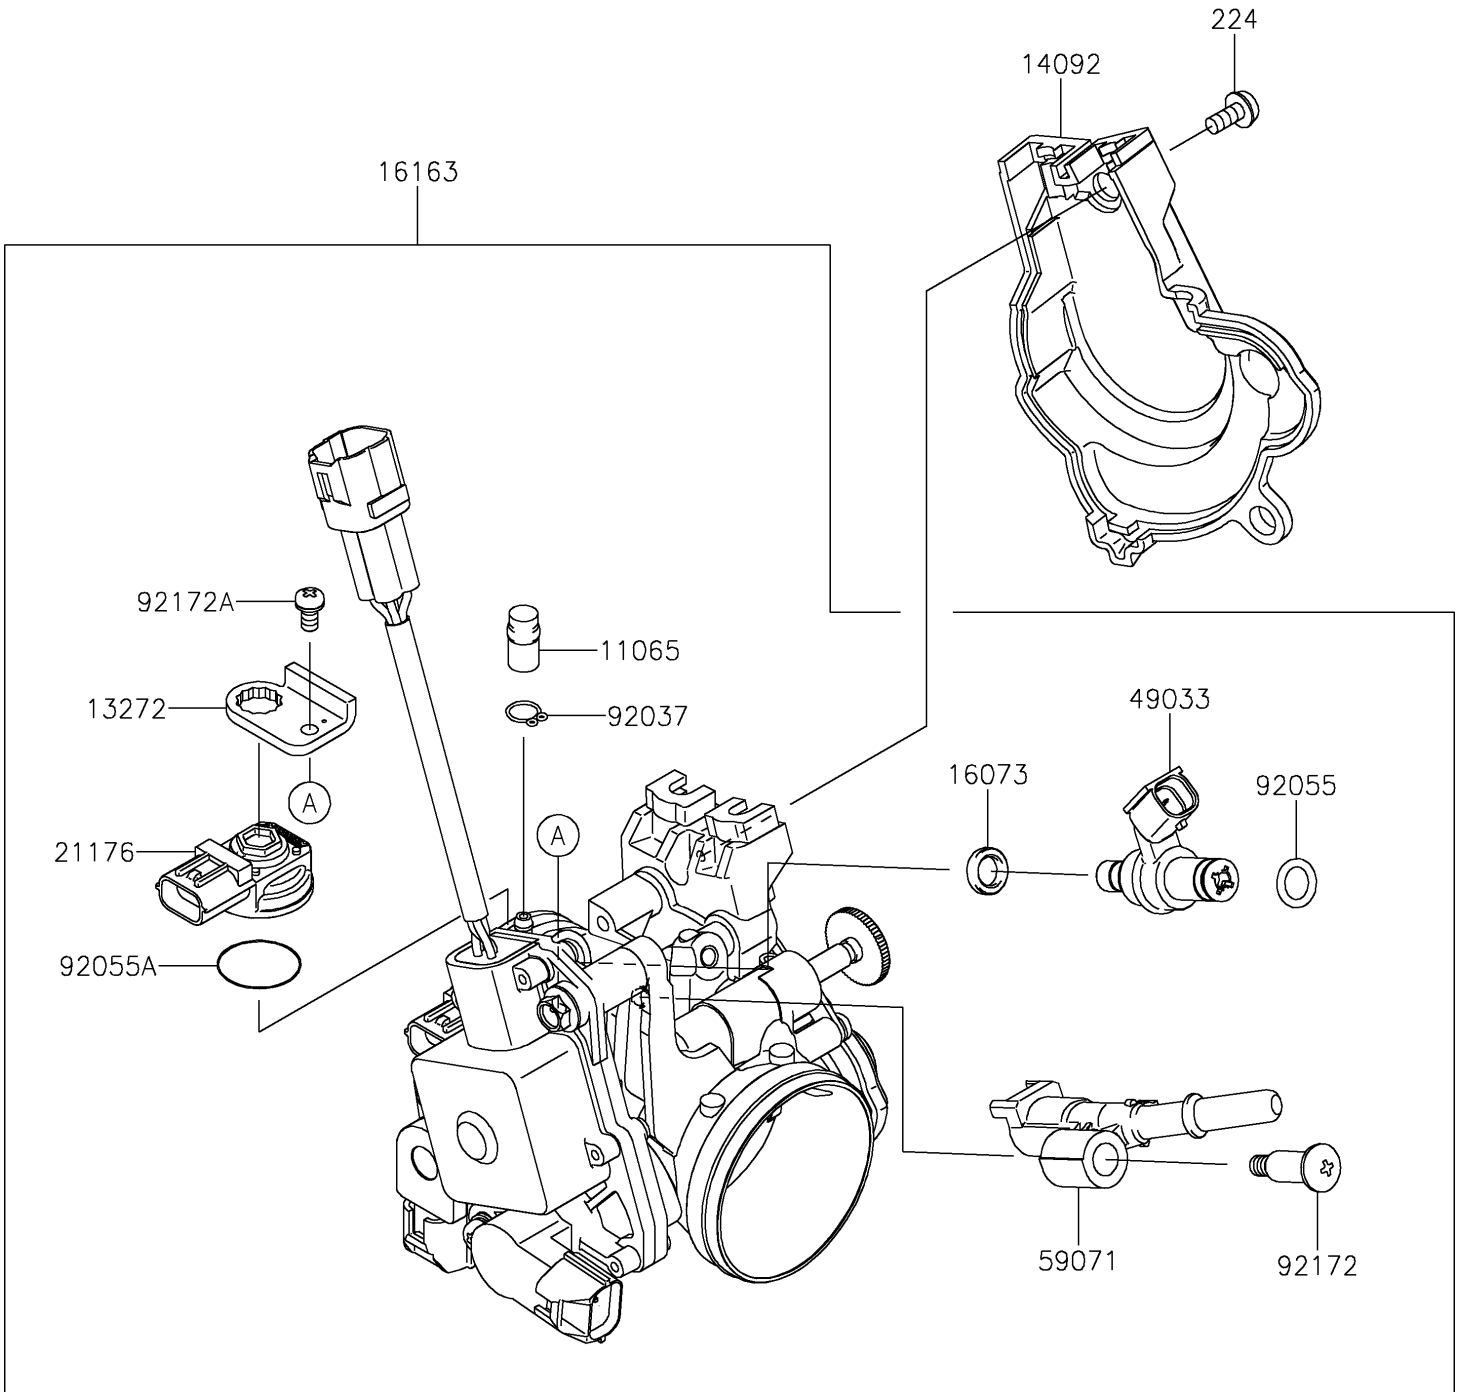

2021 KLX[®] 300

PARTS DIAGRAM

Throttle

E1510

2021 KLX[®]300

PARTS LIST

Throttle

ITEM NAME

PART NUMBER

QUANTITY
