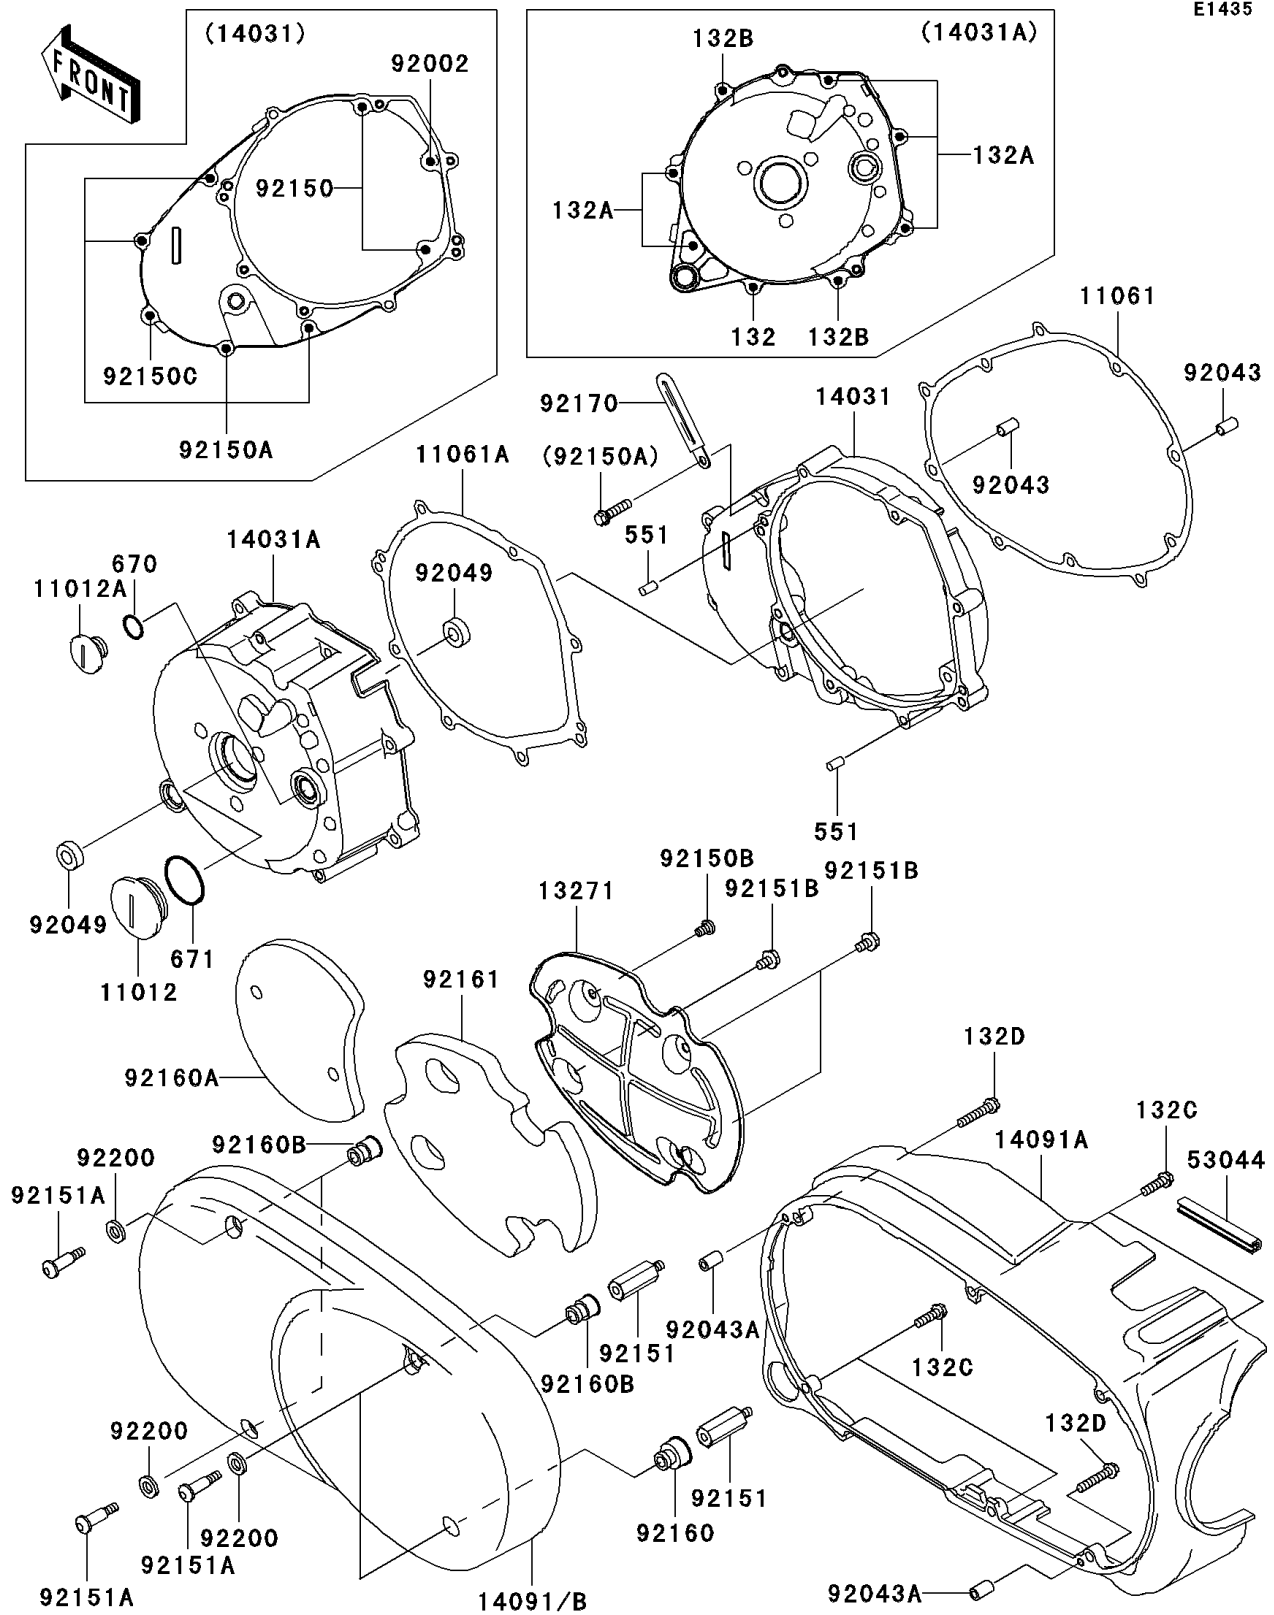

2006 Vulcan 1600 Mean Streak

PARTS DIAGRAM

Left Engine Cover(s)

2006 Vulcan 1600 Mean Streak

PARTS LIST

Left Engine Cover(s)

ITEM NAME	PART NUMBER	QUANTITY
-----------	-------------	----------
