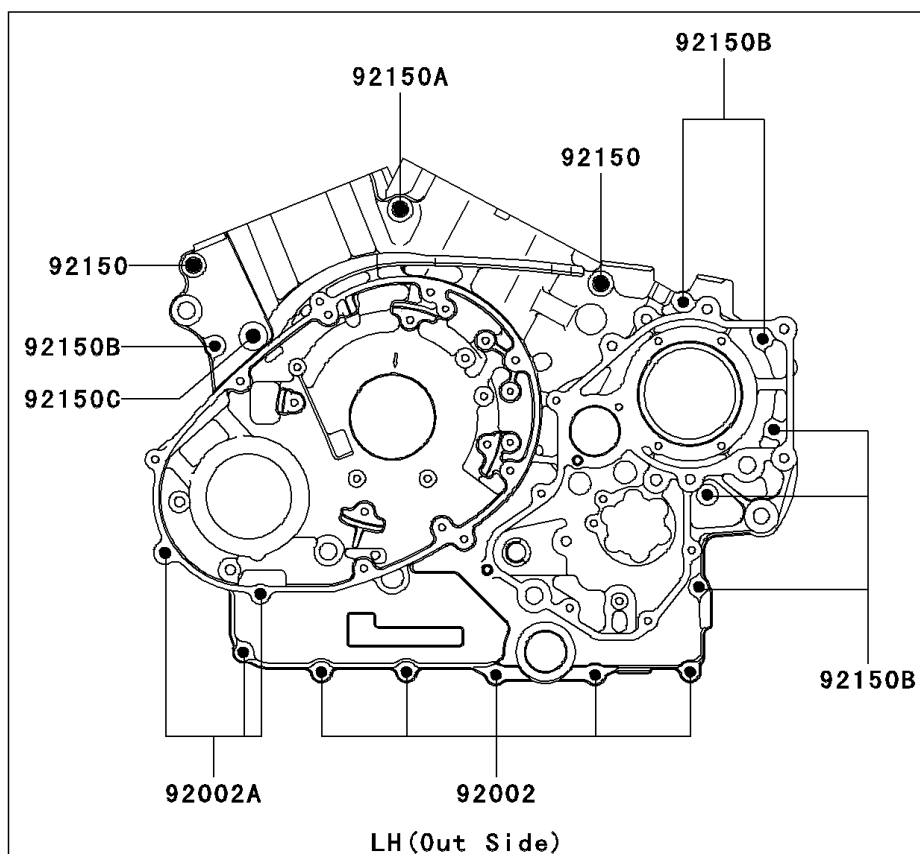

2006 Vulcan 1600 Mean Streak

PARTS DIAGRAM

Crankcase Bolt Pattern

E1412

2006 Vulcan 1600 Mean Streak

PARTS LIST

Crankcase Bolt Pattern

ITEM NAME	PART NUMBER	QUANTITY
-----------	-------------	----------
