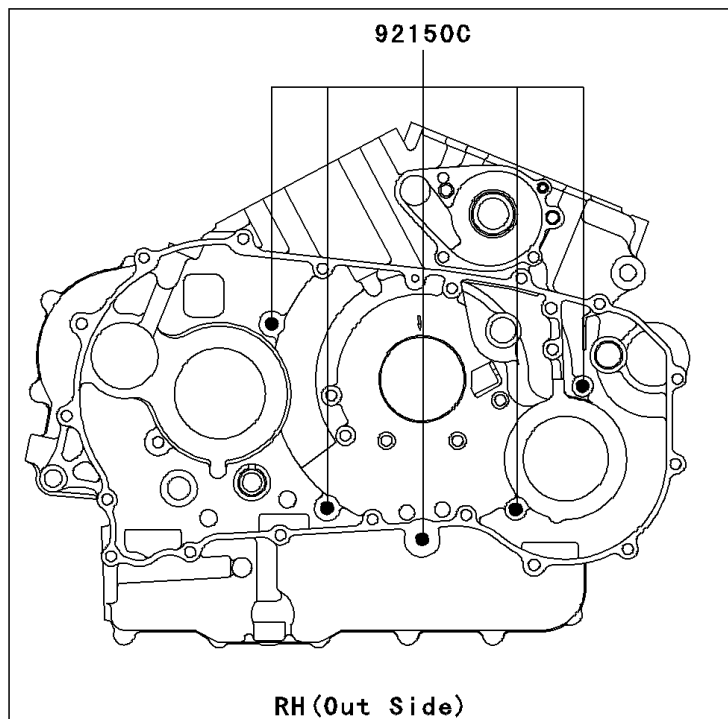

2006 Vulcan 1600 Mean Streak

PARTS DIAGRAM

Crankcase Bolt Pattern

E1412

2006 Vulcan 1600 Mean Streak

PARTS LIST

Crankcase Bolt Pattern

ITEM NAME	PART NUMBER	QUANTITY
-----------	-------------	----------
