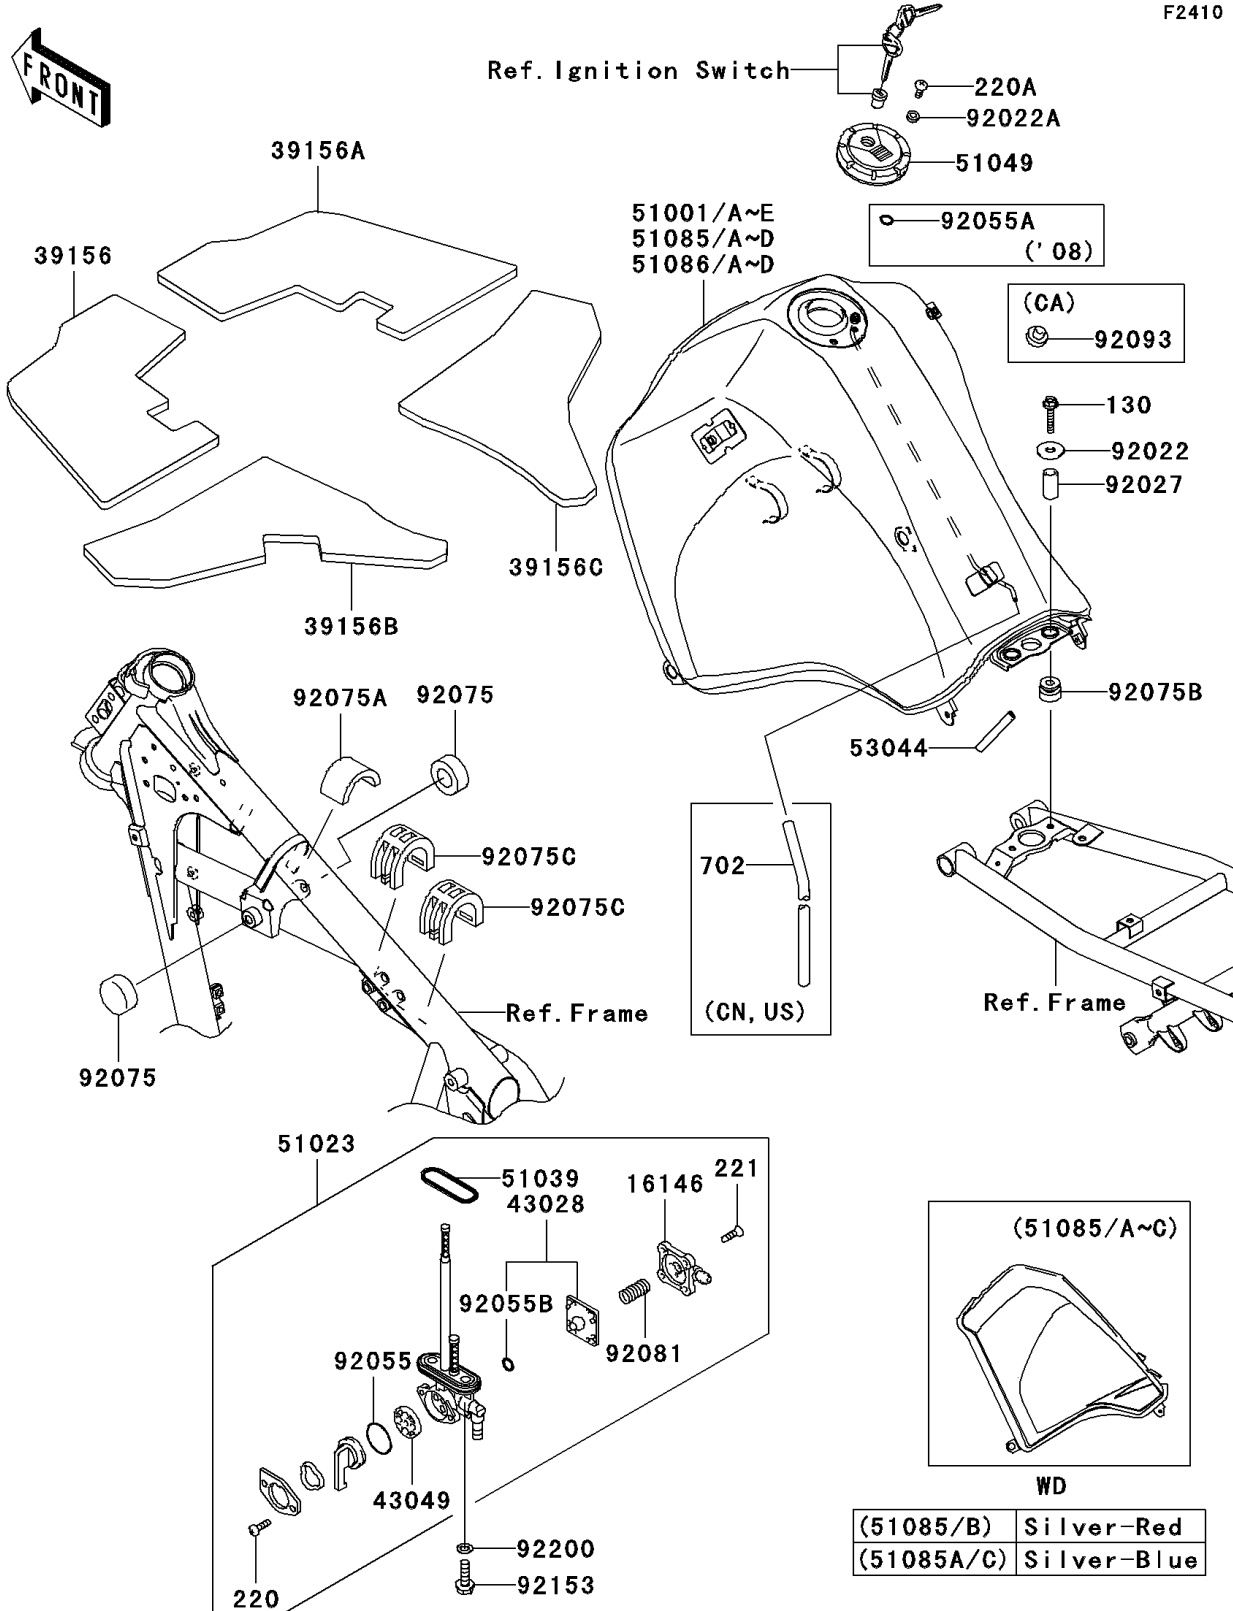

2010 KLR™ 650

PARTS DIAGRAM

Fuel Tank

F2410

2010 KLR™ 650

PARTS LIST

Fuel Tank

Kawasaki

Let the Good Times Roll®

ITEM NAME

PART NUMBER

QUANTITY
