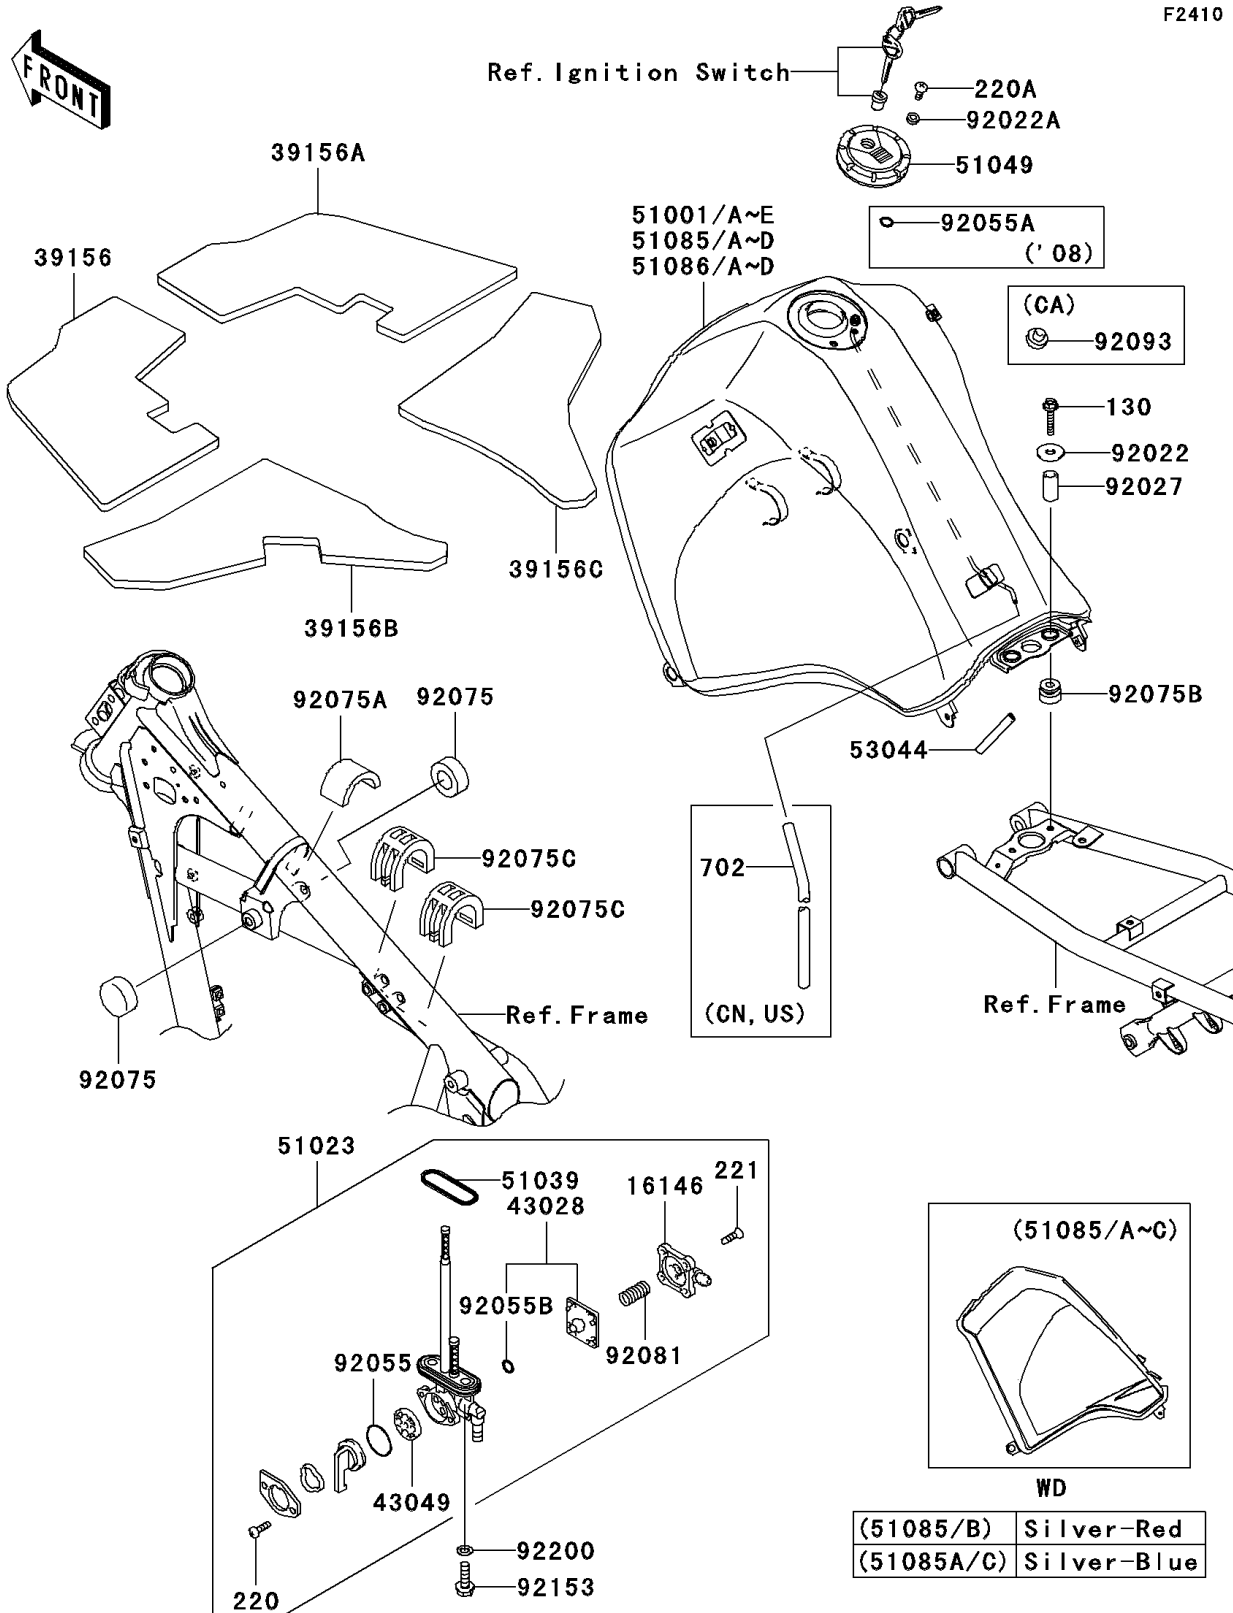

2009 KLR™ 650

PARTS DIAGRAM

Fuel Tank

F2410

2009 KLR™ 650

PARTS LIST

Fuel Tank

Kawasaki

Let the Good Times Roll®

ITEM NAME

PART NUMBER

QUANTITY
