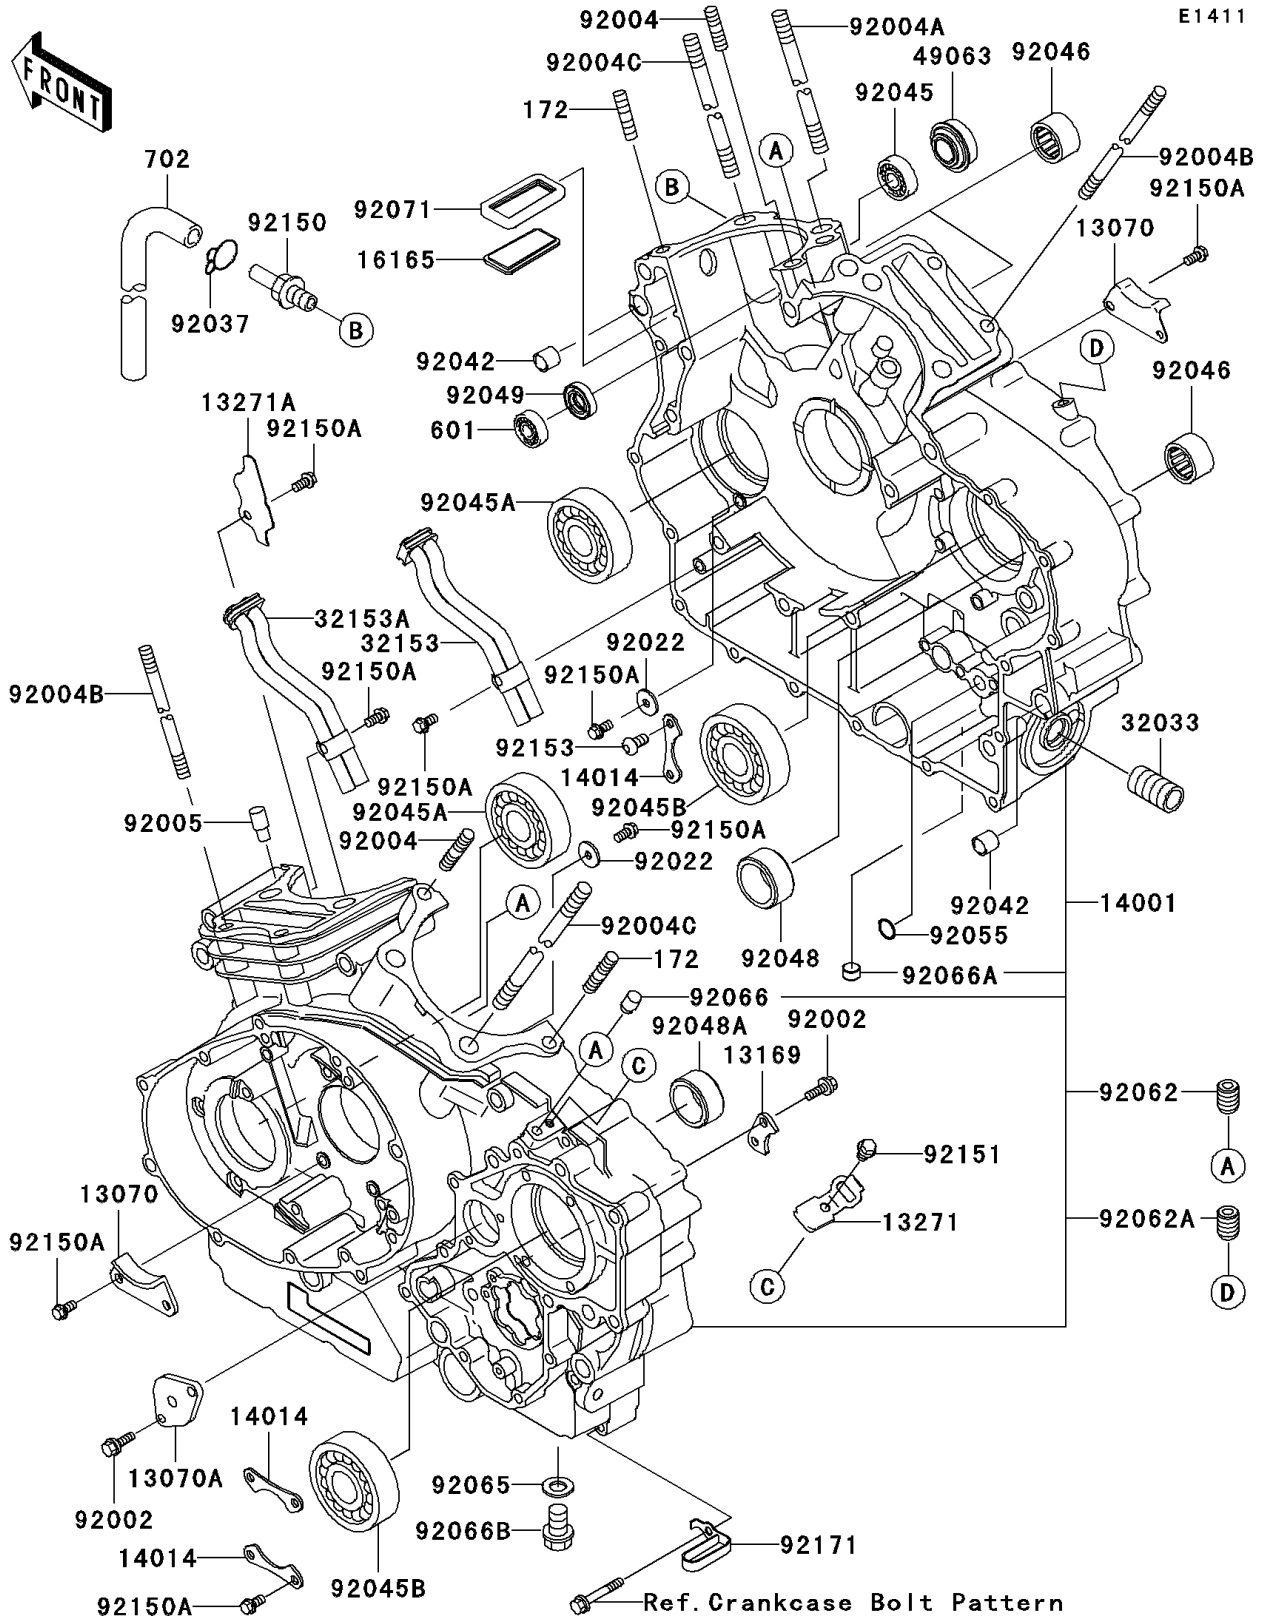

2006 Vulcan 1600 Mean Streak

PARTS DIAGRAM

Crankcase

2006 Vulcan 1600 Mean Streak

PARTS LIST

Crankcase

ITEM NAME	PART NUMBER	QUANTITY
-----------	-------------	----------
