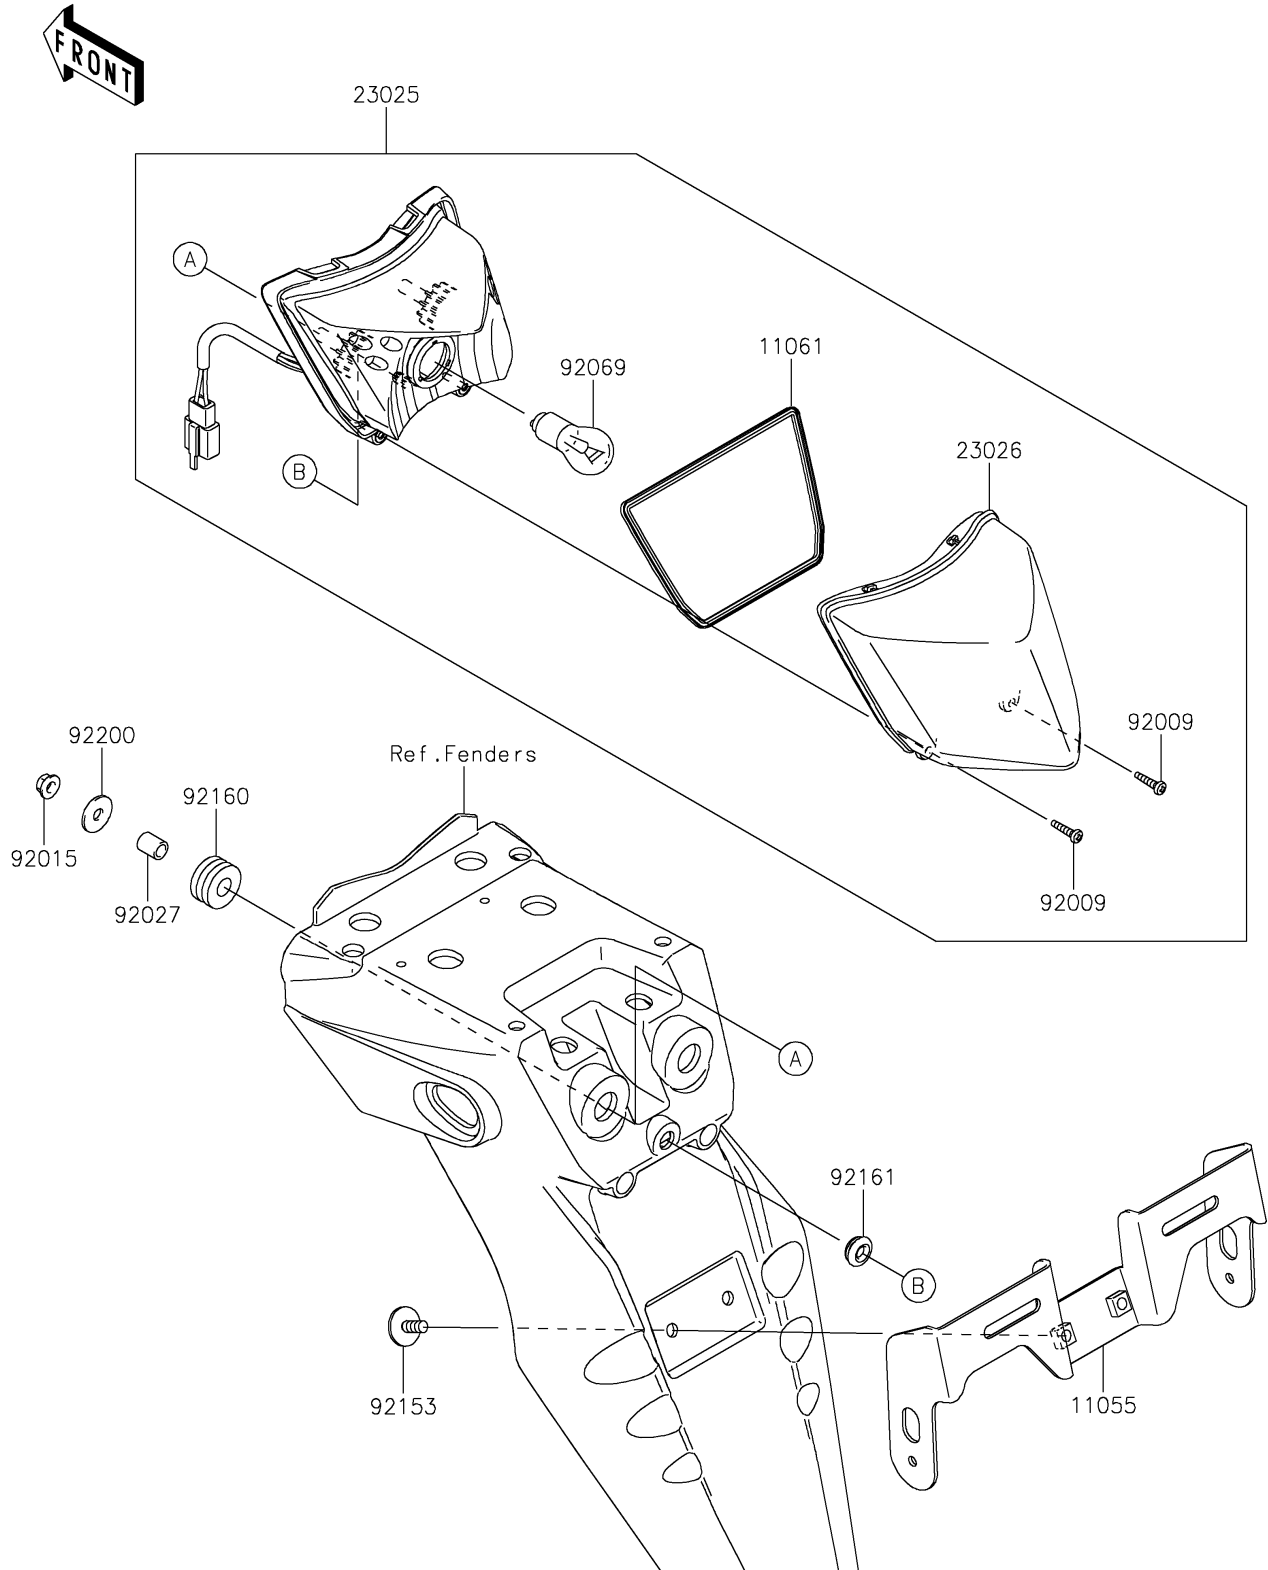

2020 KLX[®]250 CAMO

PARTS DIAGRAM

Taillight(s)

F2720

2020 KLX[®] 250 CAMO

PARTS LIST

Taillight(s)

ITEM NAME

PART NUMBER

QUANTITY
