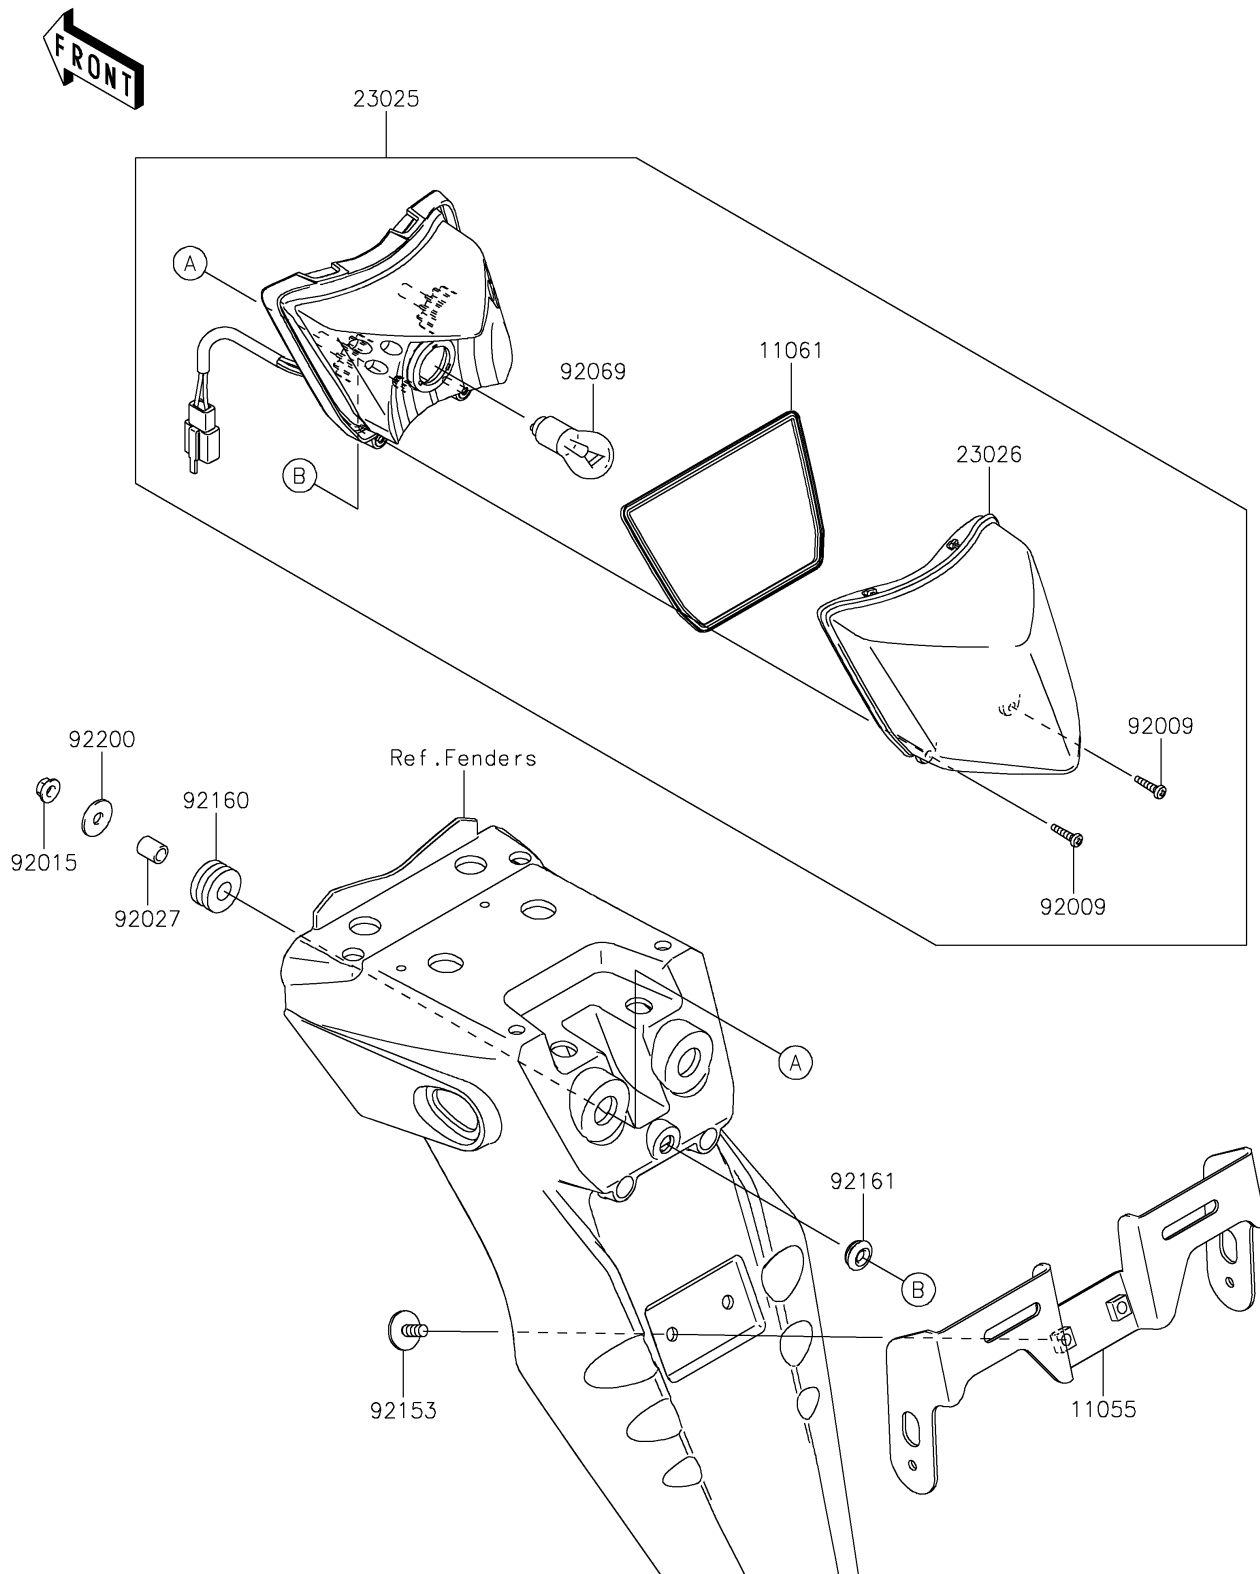

2020 KLX[®] 250

PARTS DIAGRAM

Taillight(s)

Kawasaki

Let the Good Times Roll[®]

F2720

2020 KLX[®] 250

PARTS LIST

Taillight(s)

ITEM NAME

PART NUMBER

QUANTITY
