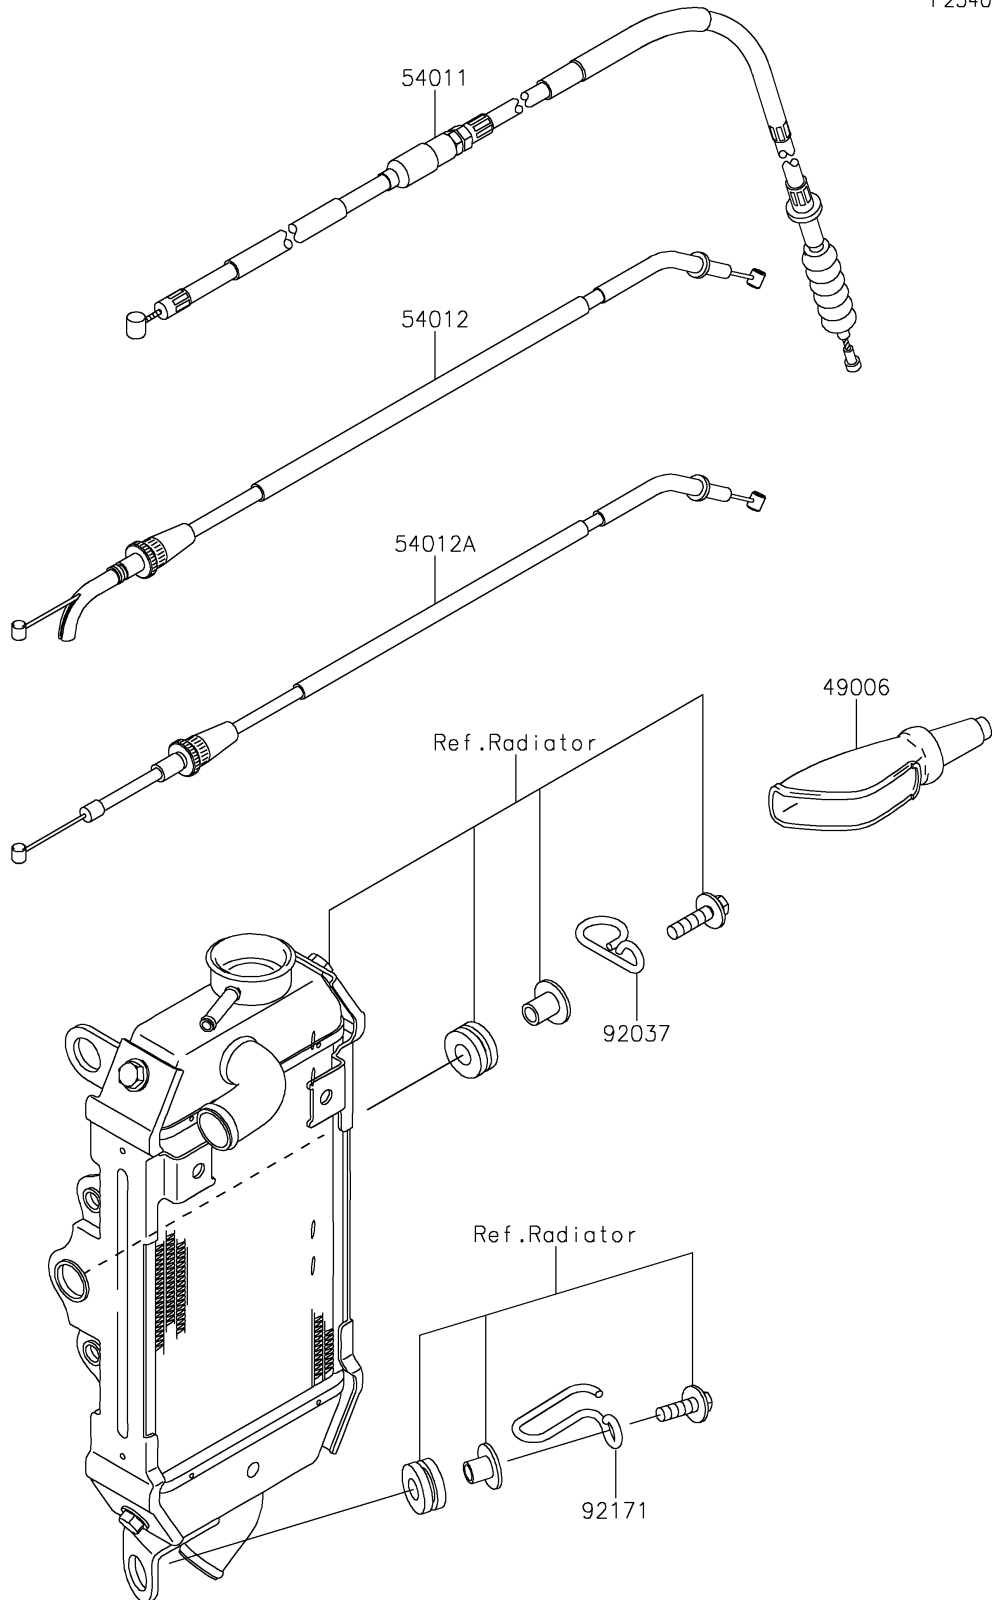

2020 KLX[®] 250 CAMO

PARTS DIAGRAM

Cables

F2540

2020 KLX[®] 250 CAMO

PARTS LIST

Cables

ITEM NAME

PART NUMBER

QUANTITY
