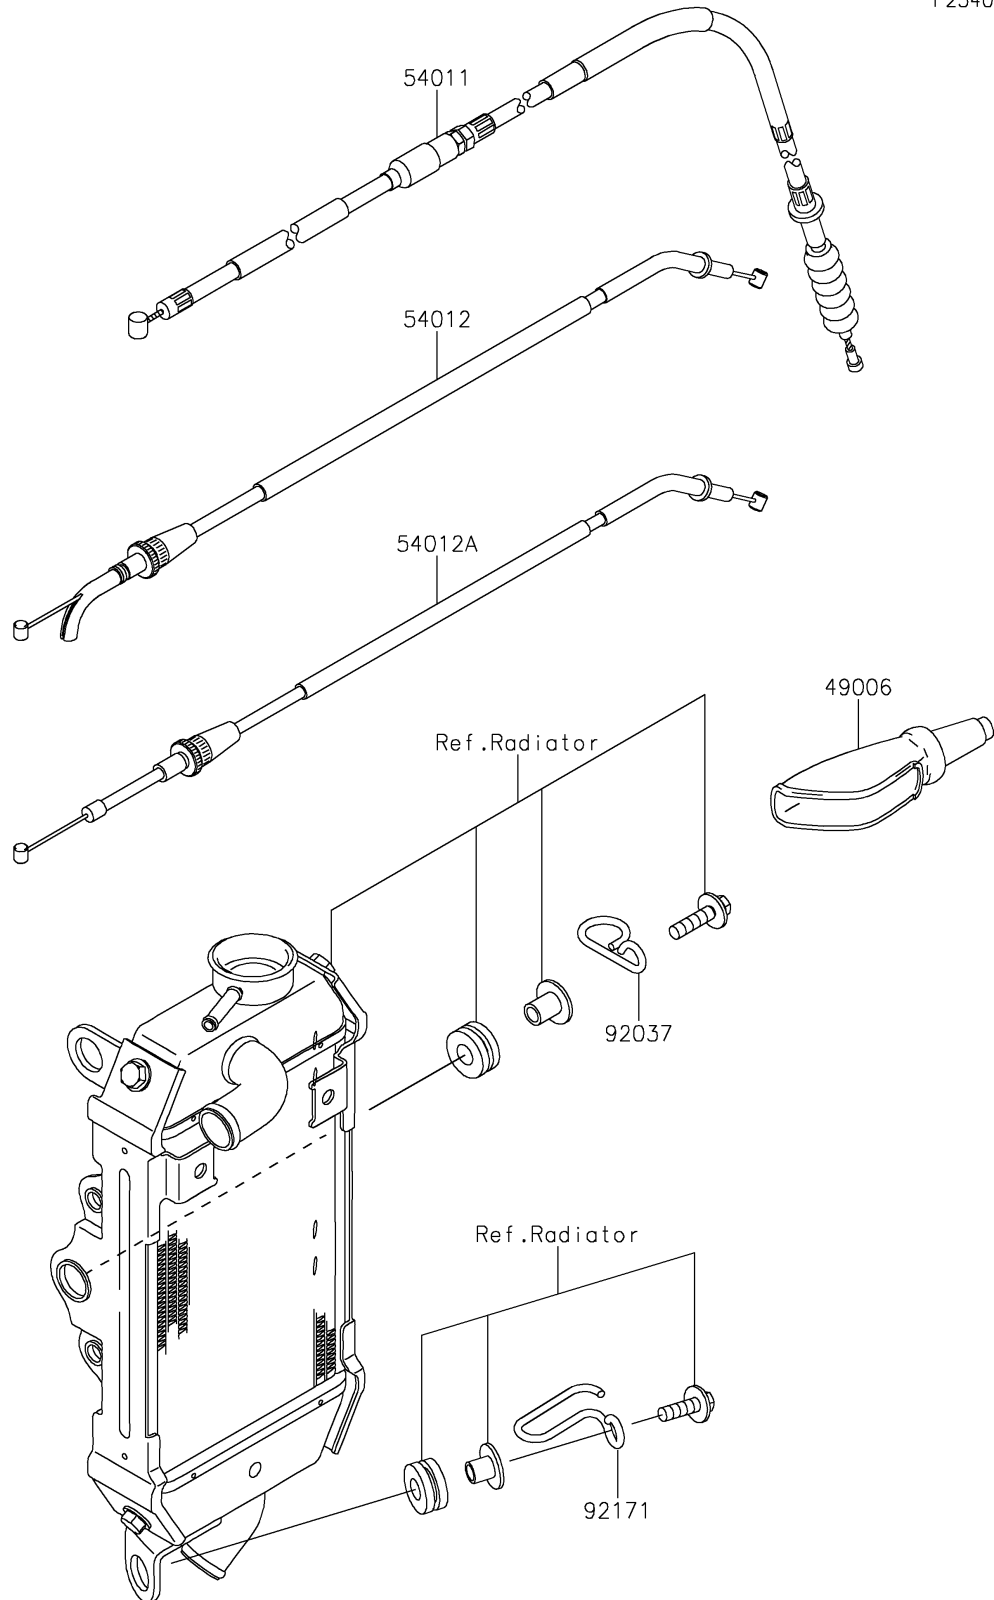

2020 KLX[®] 250

PARTS DIAGRAM

Cables

F2540

2020 KLX[®] 250

PARTS LIST

Cables

ITEM NAME	PART NUMBER	QUANTITY
BOOT,LEVER HOLDER (Ref # 49006)	49006-1017	1
CABLE-CLUTCH (Ref # 54011)	54011-0620	1
CABLE-THROTTLE,OPENING (Ref # 54012)	54012-0263	1
CABLE-THROTTLE,CLOSING (Ref # 54012A)	54012-0264	1
CLAMP,CABLE (Ref # 92037)	92037-1064	1
CLAMP,CABLE (Ref # 92171)	92171-1901	1