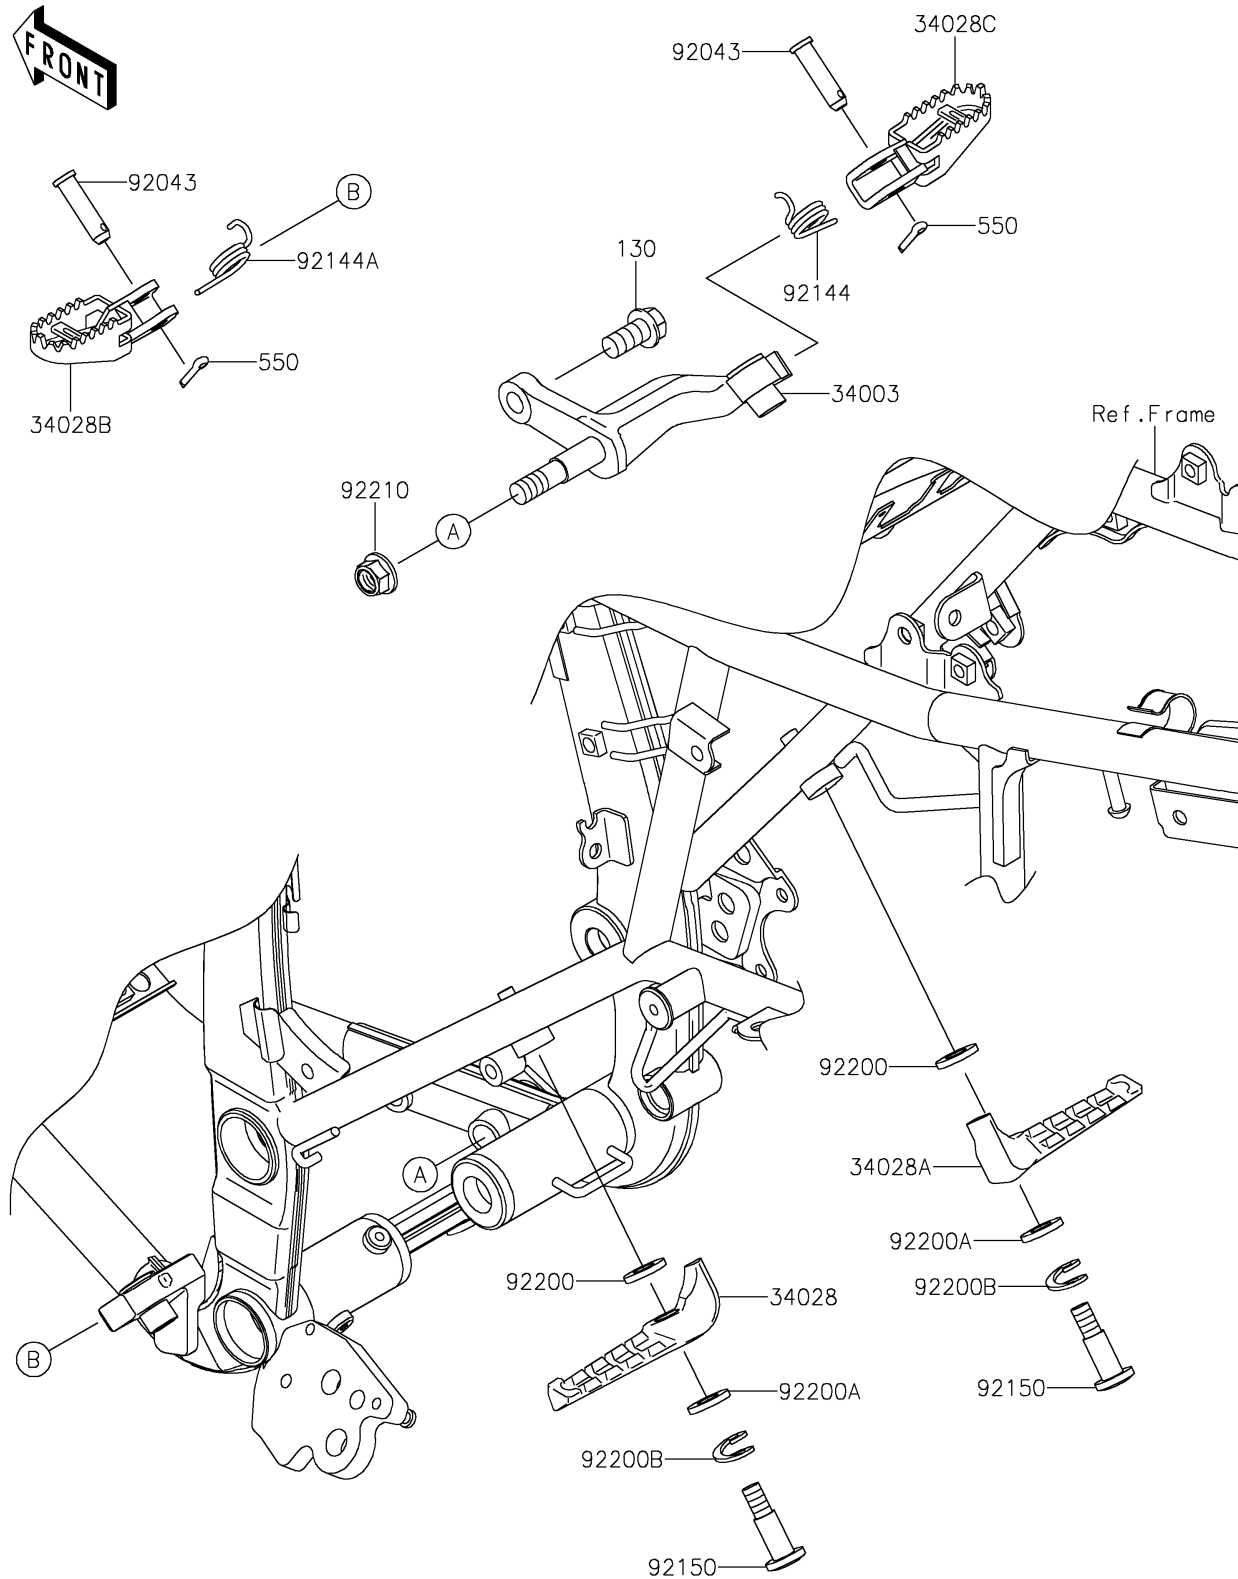

2020 KLX[®] 250 CAMO

PARTS DIAGRAM

Footrests

F2160

2020 KLX[®] 250 CAMO

PARTS LIST

Footrests

ITEM NAME

PART NUMBER

QUANTITY
