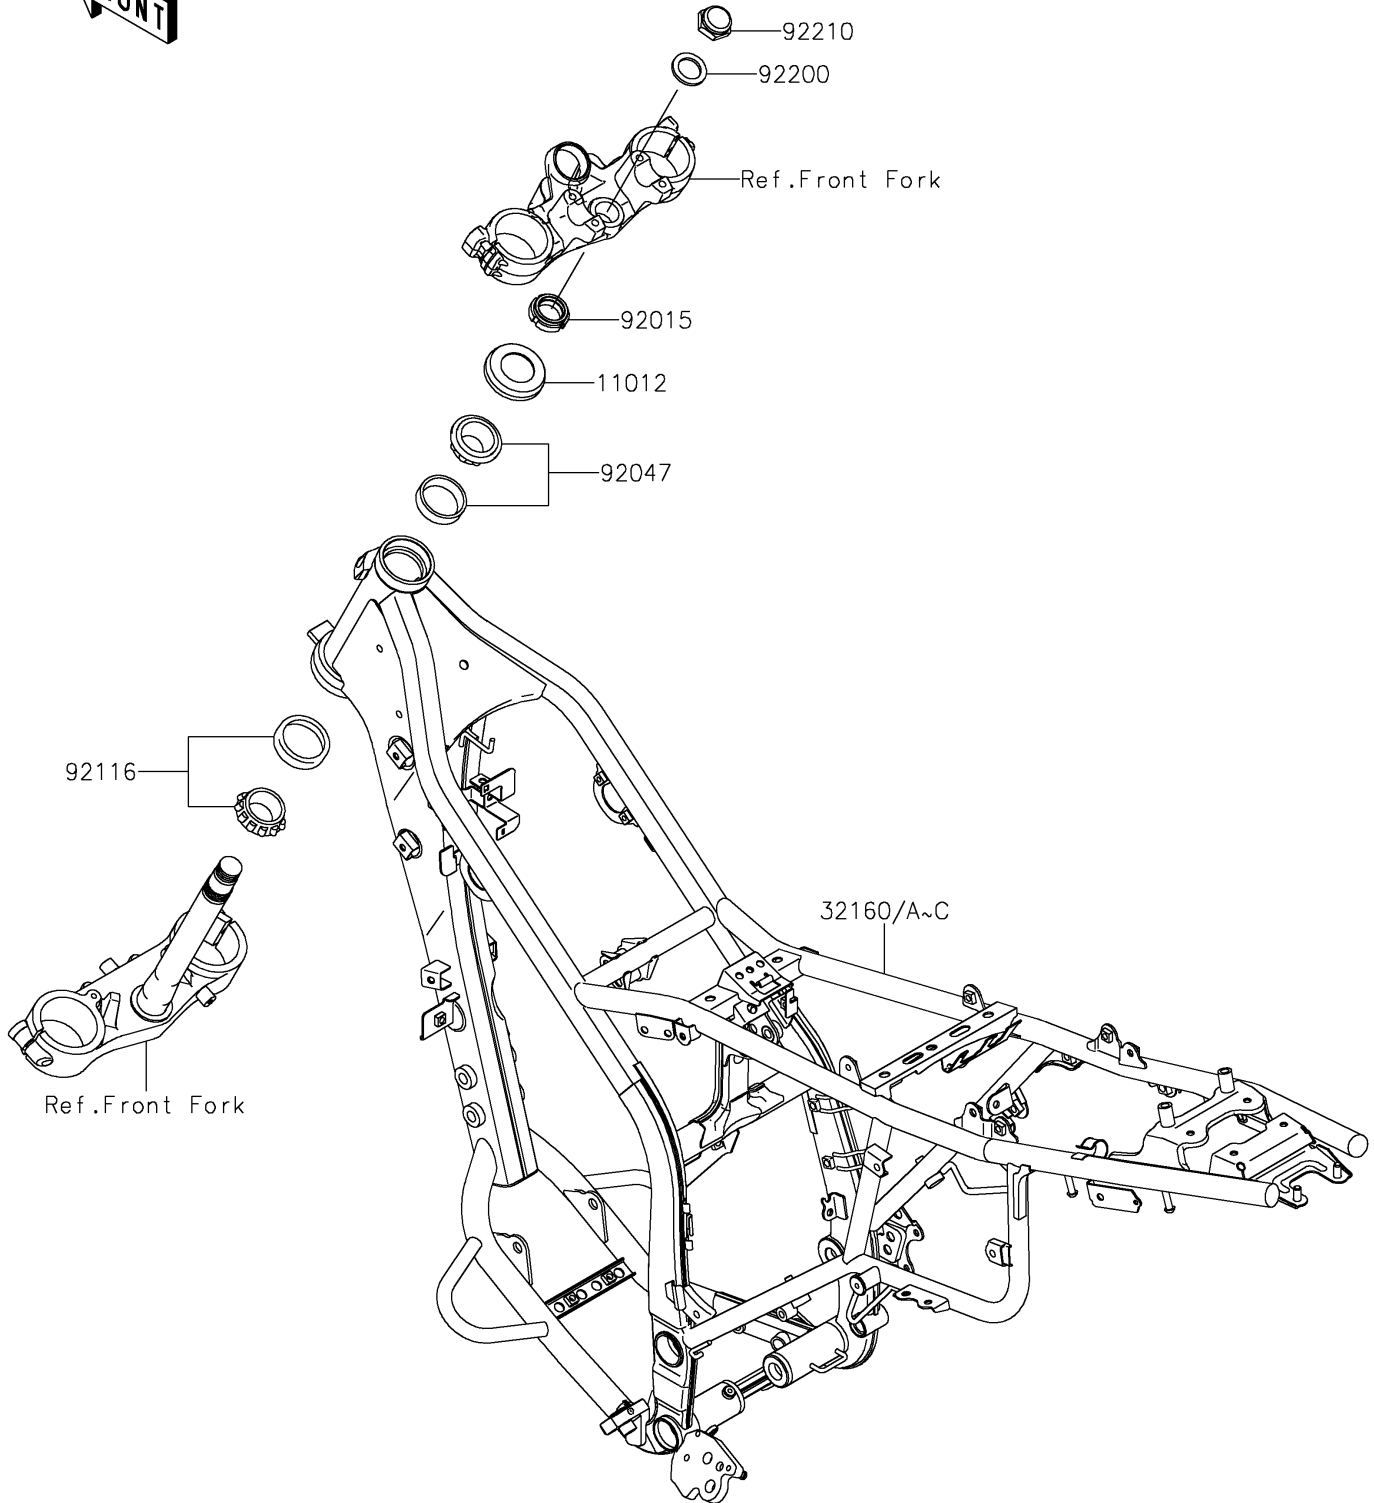

2020 KLX[®]250 CAMO

PARTS DIAGRAM

Frame

F2120

2020 KLX[®] 250 CAMO

PARTS LIST

Frame

ITEM NAME

PART NUMBER

QUANTITY
