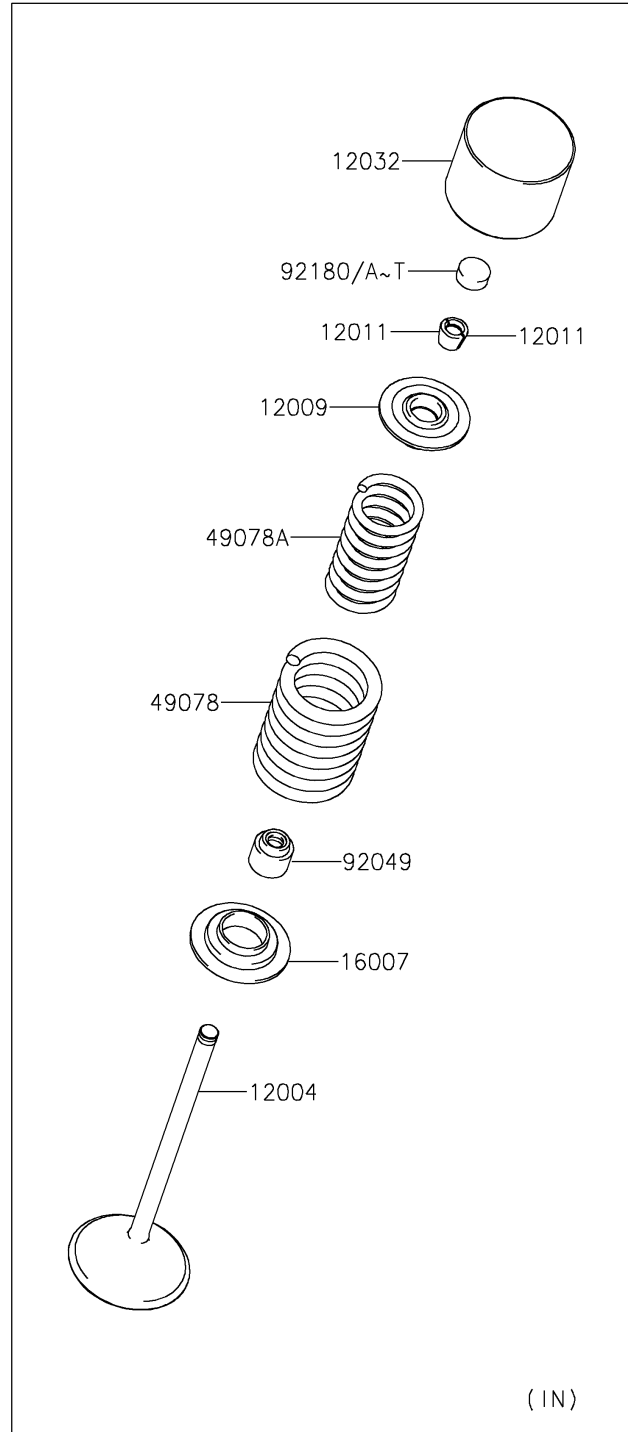

2020 KLX[®] 250 CAMO

PARTS DIAGRAM

Valve(s)

E1210

2020 KLX[®] 250 CAMO

PARTS LIST

Valve(s)

ITEM NAME

PART NUMBER

QUANTITY
