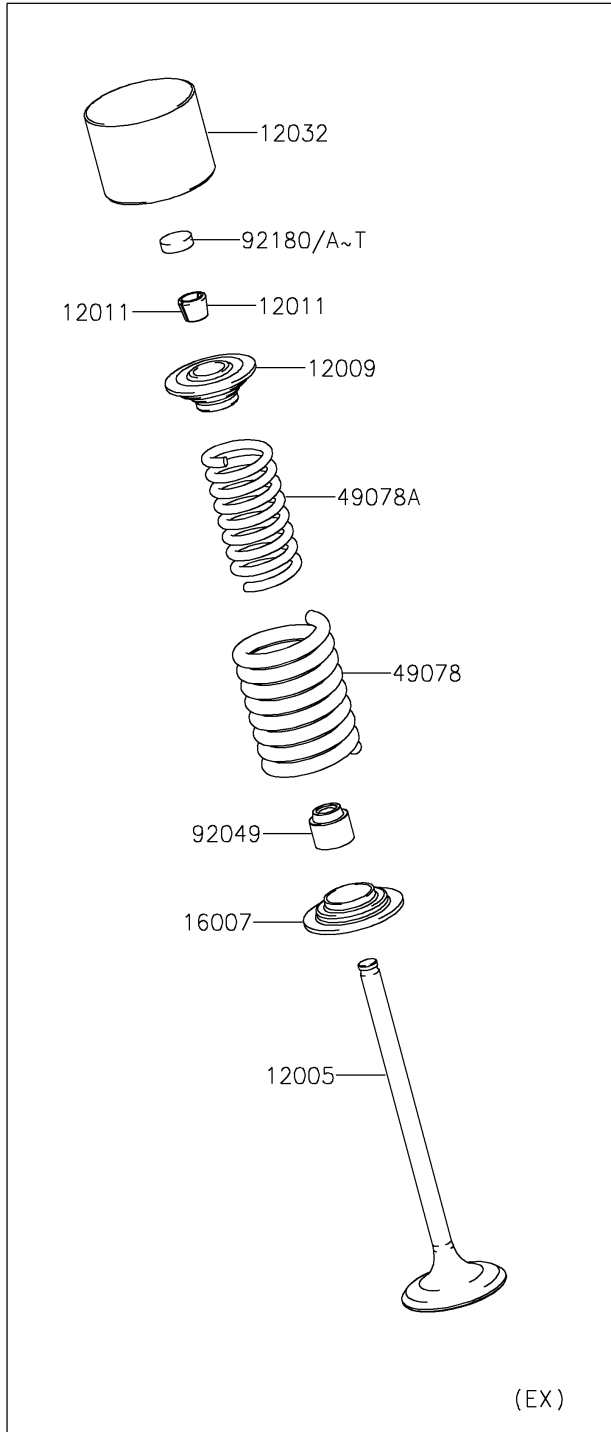

2020 KLX[®] 250 CAMO

PARTS DIAGRAM

Valve(s)

E1210

2020 KLX[®] 250 CAMO

PARTS LIST

Valve(s)

ITEM NAME

PART NUMBER

QUANTITY
