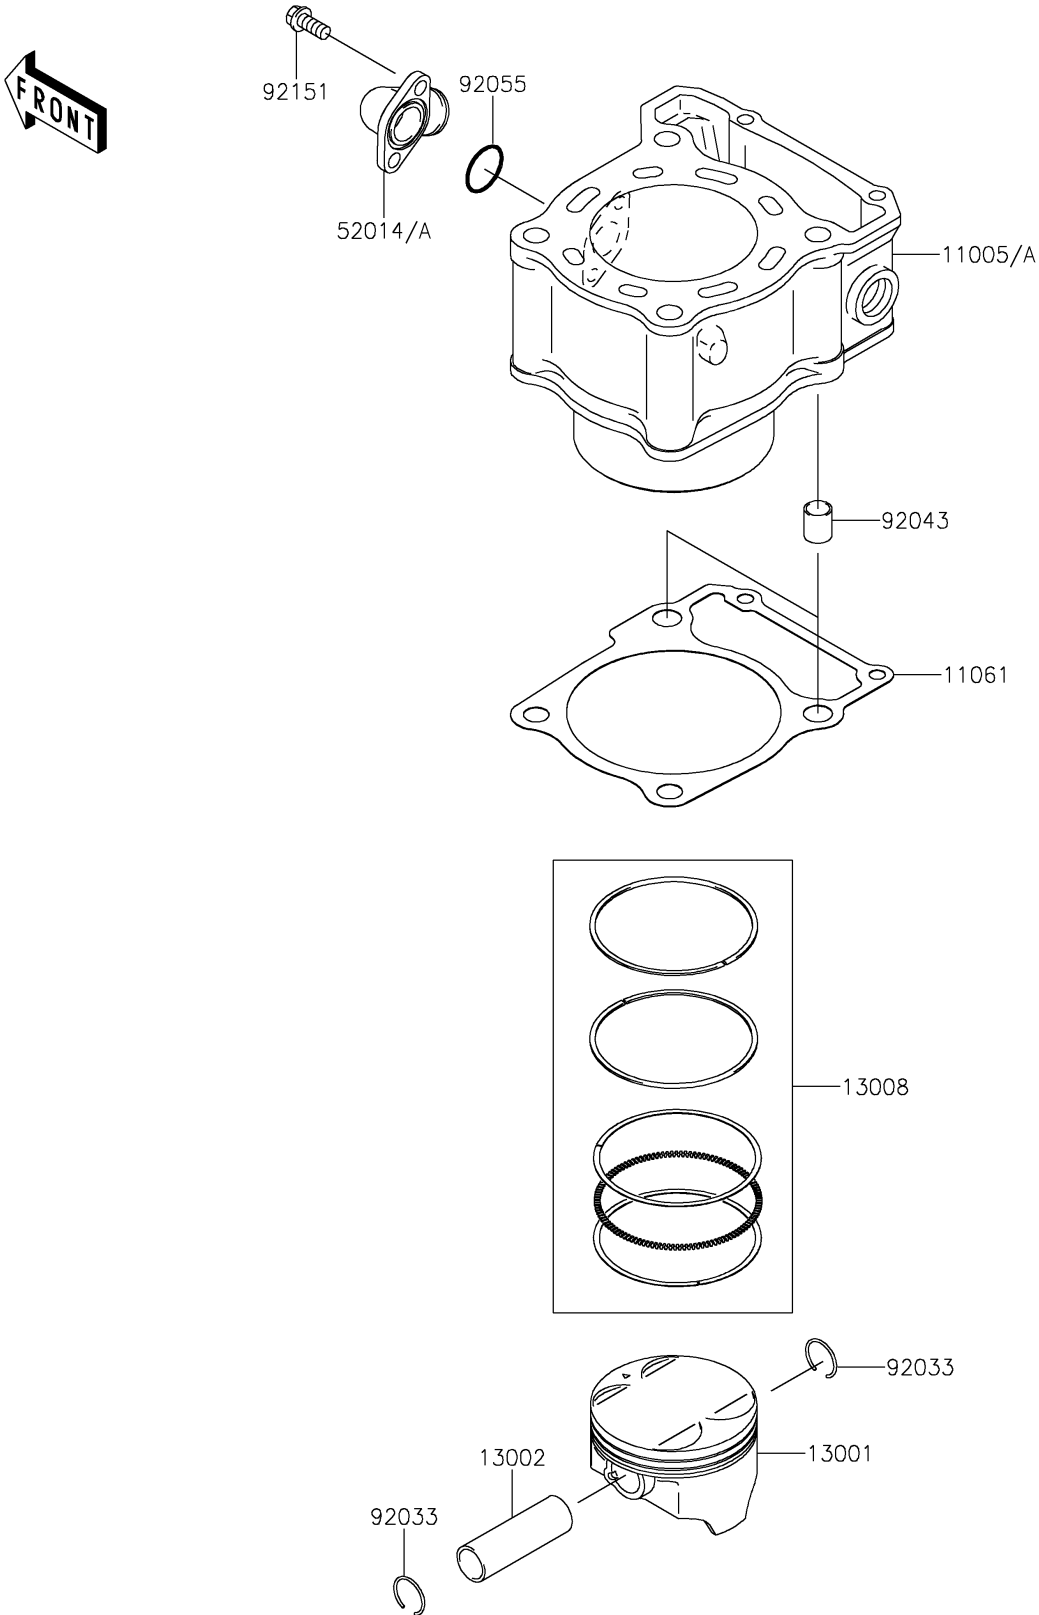

2020 KLX[®] 250 CAMO

PARTS DIAGRAM

Cylinder/Piston(s)

E1120

2020 KLX[®] 250 CAMO

PARTS LIST

Cylinder/Piston(s)

ITEM NAME

PART NUMBER

QUANTITY
