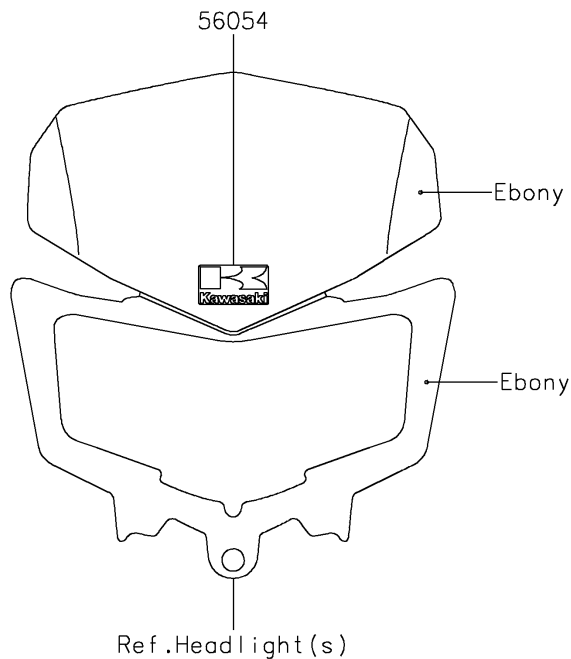

2018 KLX[®] 250 CAMO

PARTS DIAGRAM

Decals(Gray)(SJFA)

F2861A

2018 KLX[®] 250 CAMO

PARTS LIST

Decals(Gray)(SJFA)

ITEM NAME

PART NUMBER

QUANTITY
