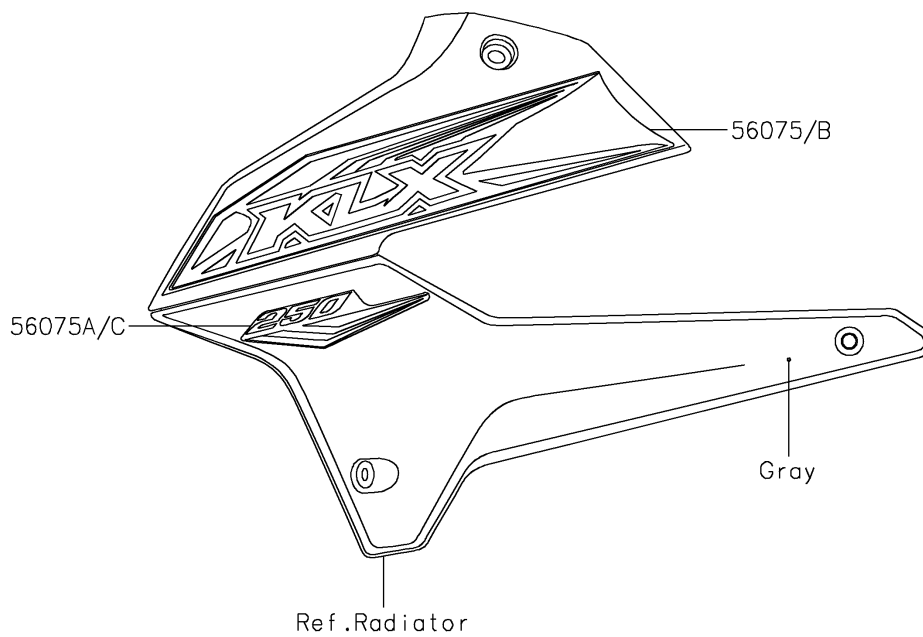

2018 KLX[®] 250 CAMO

PARTS DIAGRAM

Decals(Gray)(SJFA)

F2861A

2018 KLX[®] 250 CAMO

PARTS LIST

Decals(Gray)(SJFA)

ITEM NAME

PART NUMBER

QUANTITY
