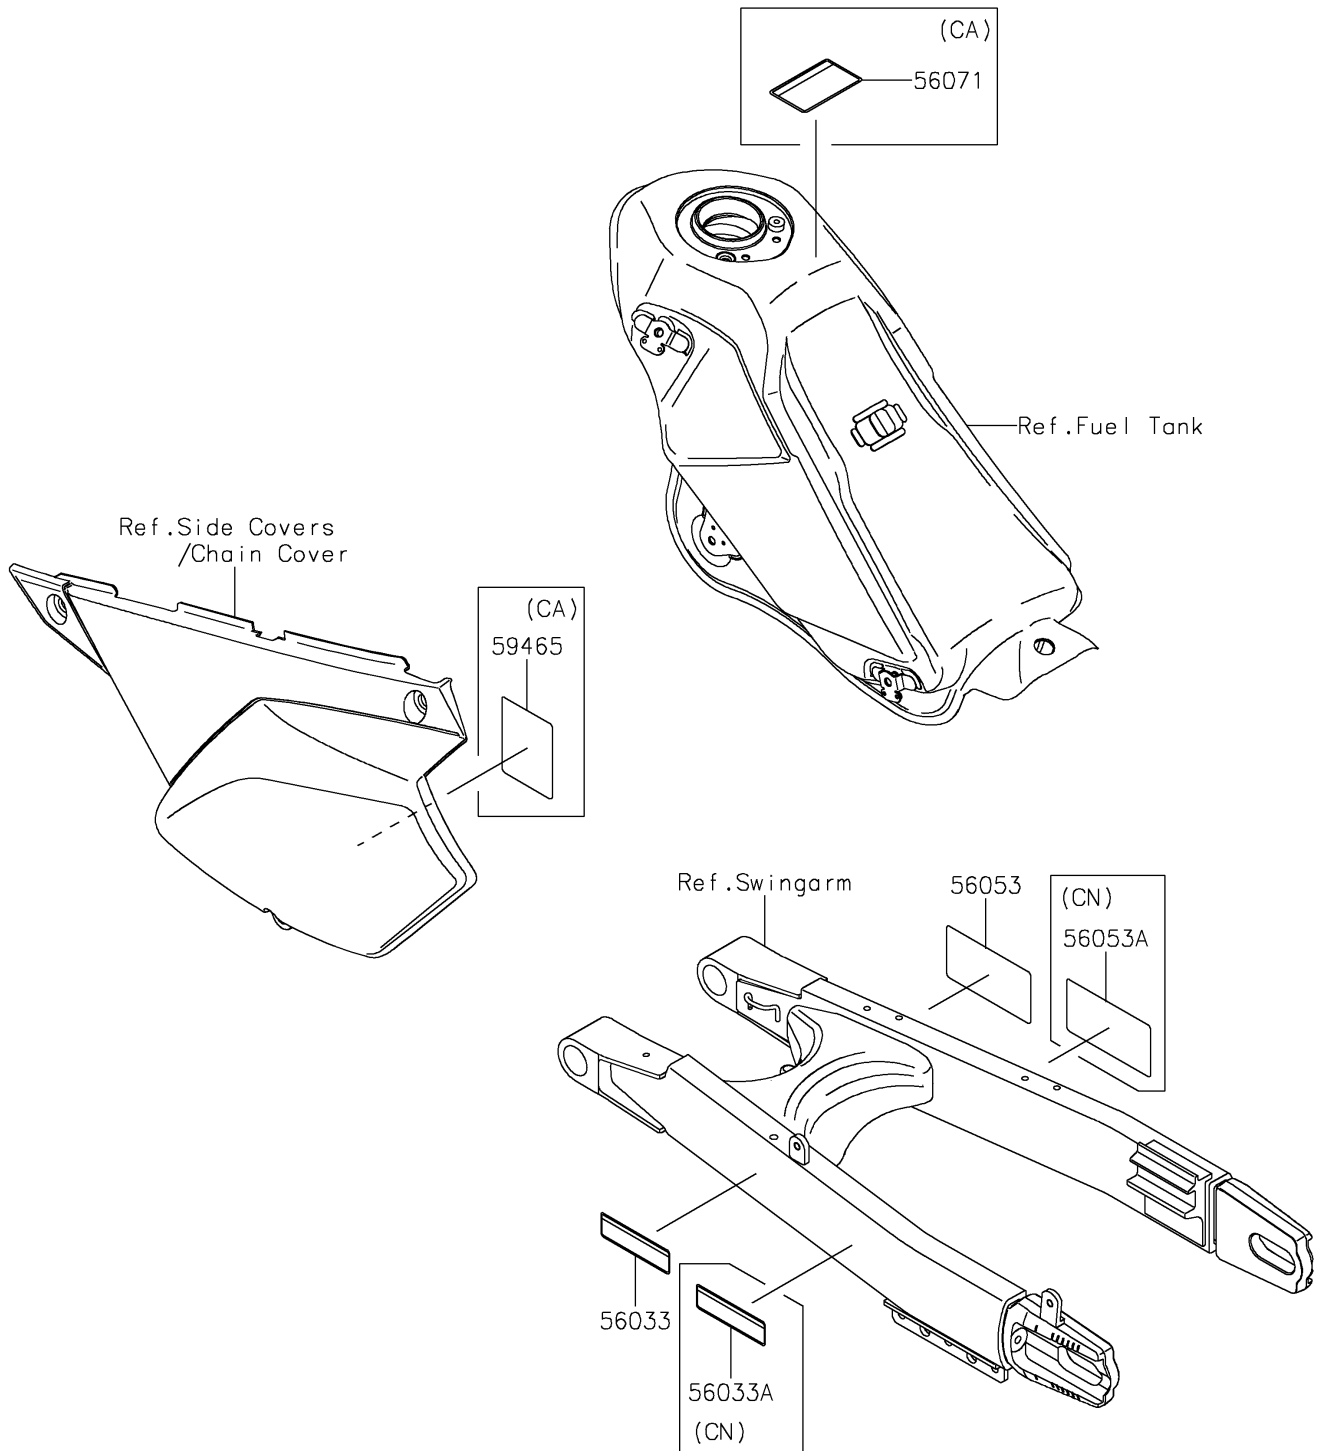

2018 KLX[®] 250 CAMO

PARTS DIAGRAM

Labels

F2860

2018 KLX[®] 250 CAMO

PARTS LIST

Labels

ITEM NAME

PART NUMBER

QUANTITY
