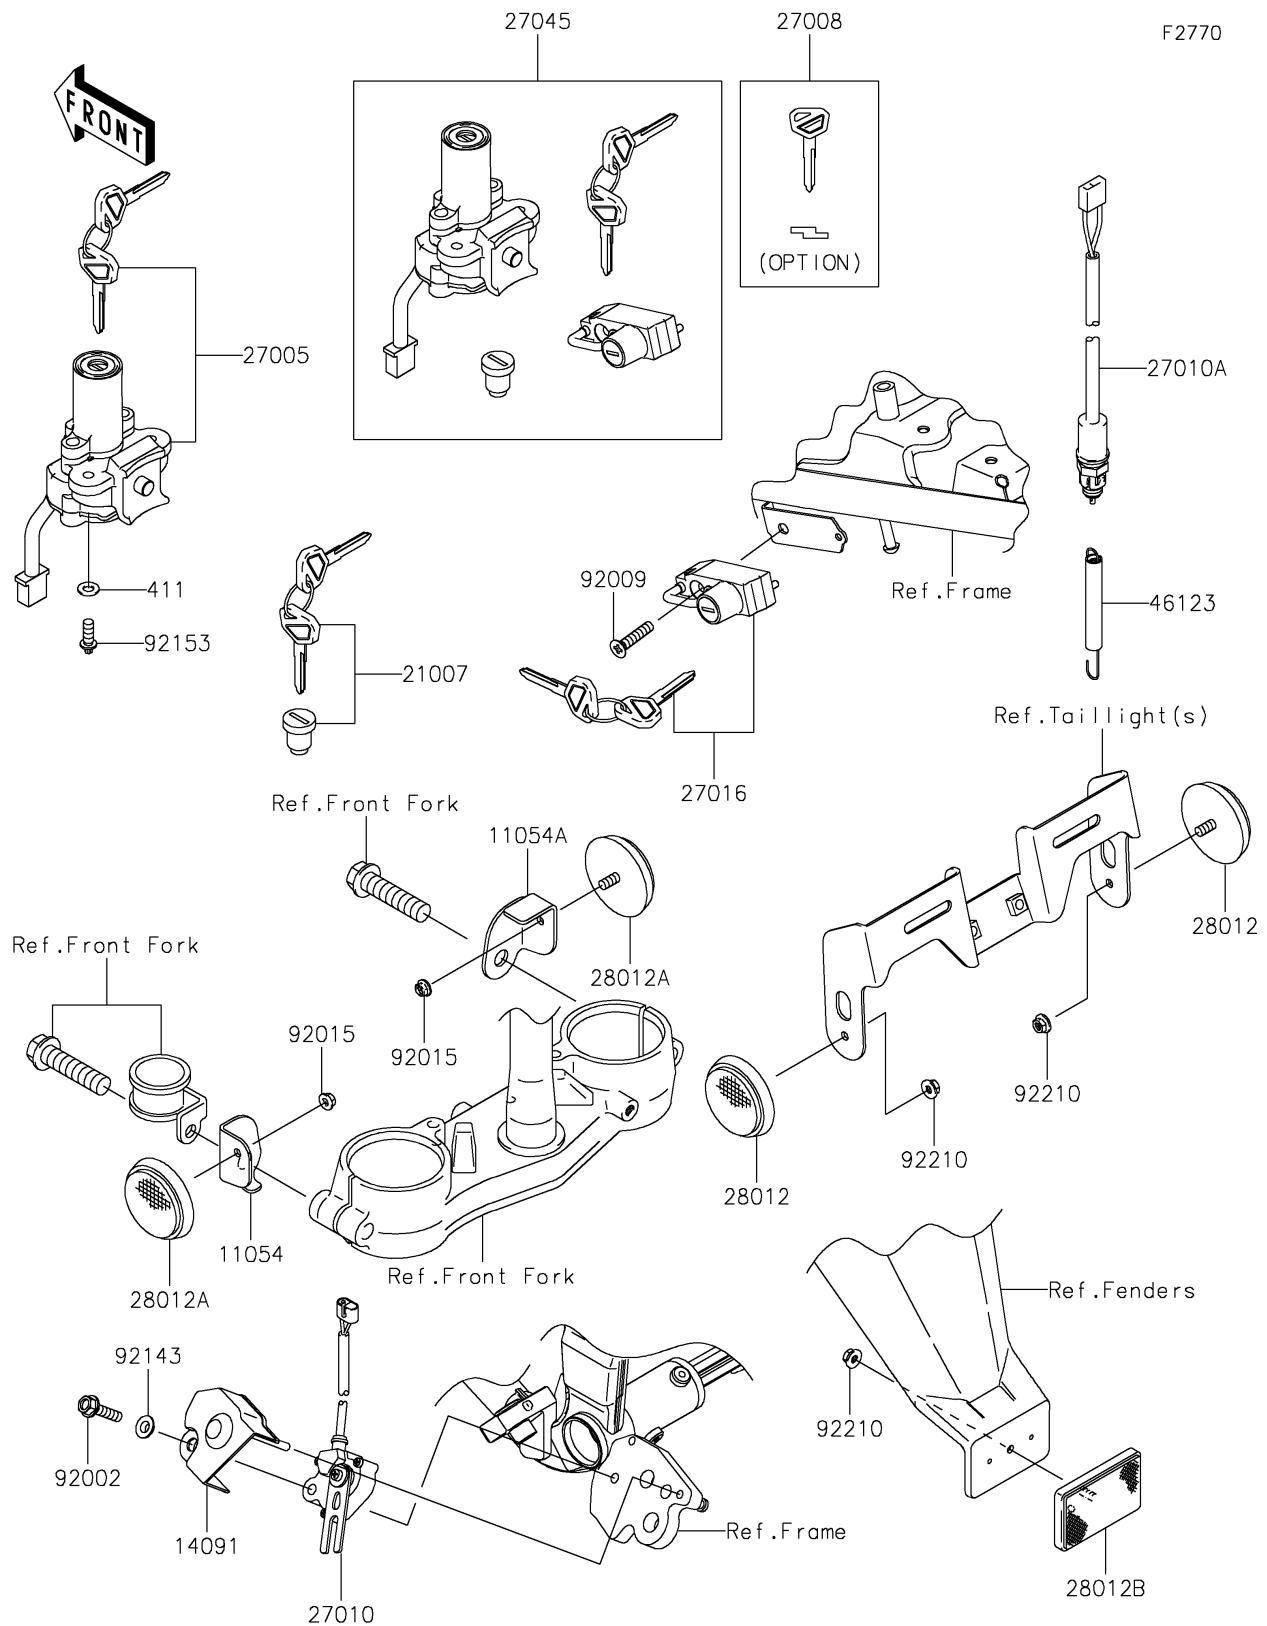

2018 KLX®250 CAMO

PARTS DIAGRAM

Ignition Switch