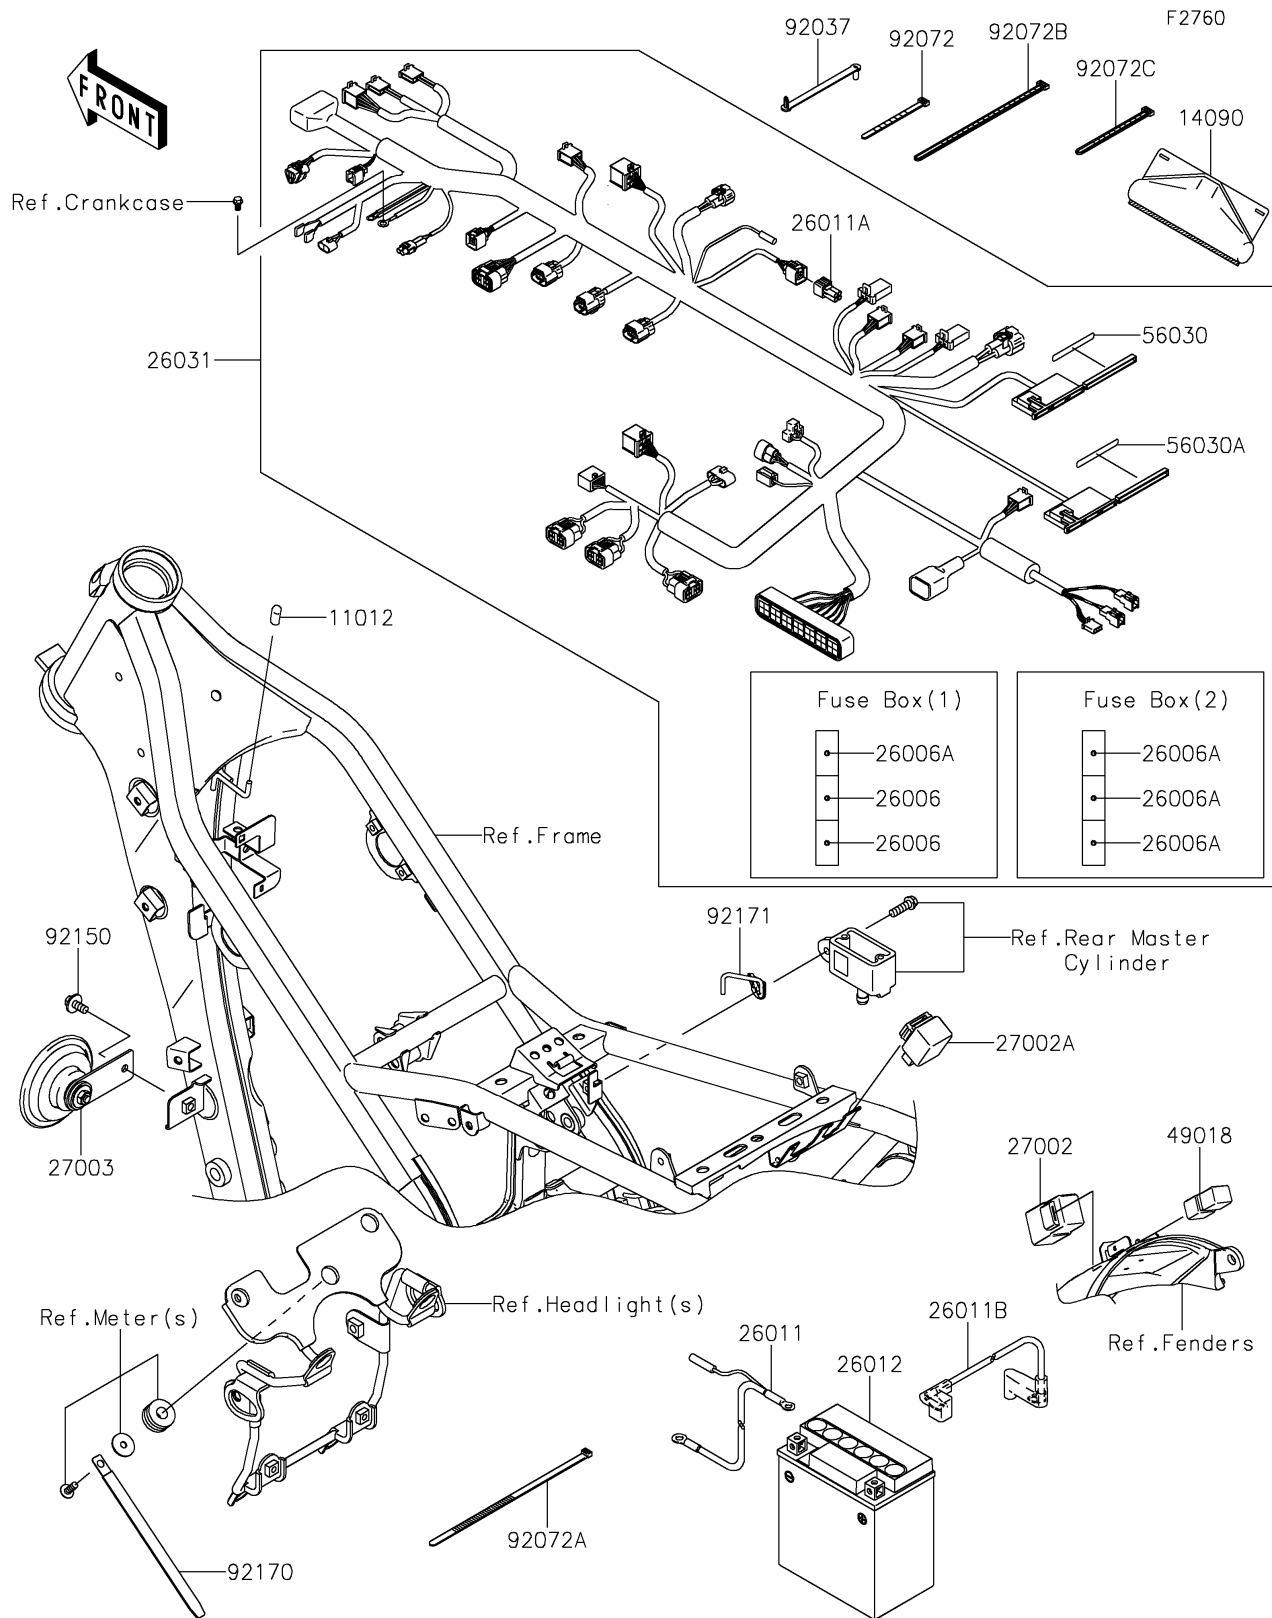

2018 KLX[®] 250 CAMO

PARTS DIAGRAM

Chassis Electrical Equipment

2018 KLX[®] 250 CAMO

PARTS LIST

Chassis Electrical Equipment

ITEM NAME

PART NUMBER

QUANTITY
