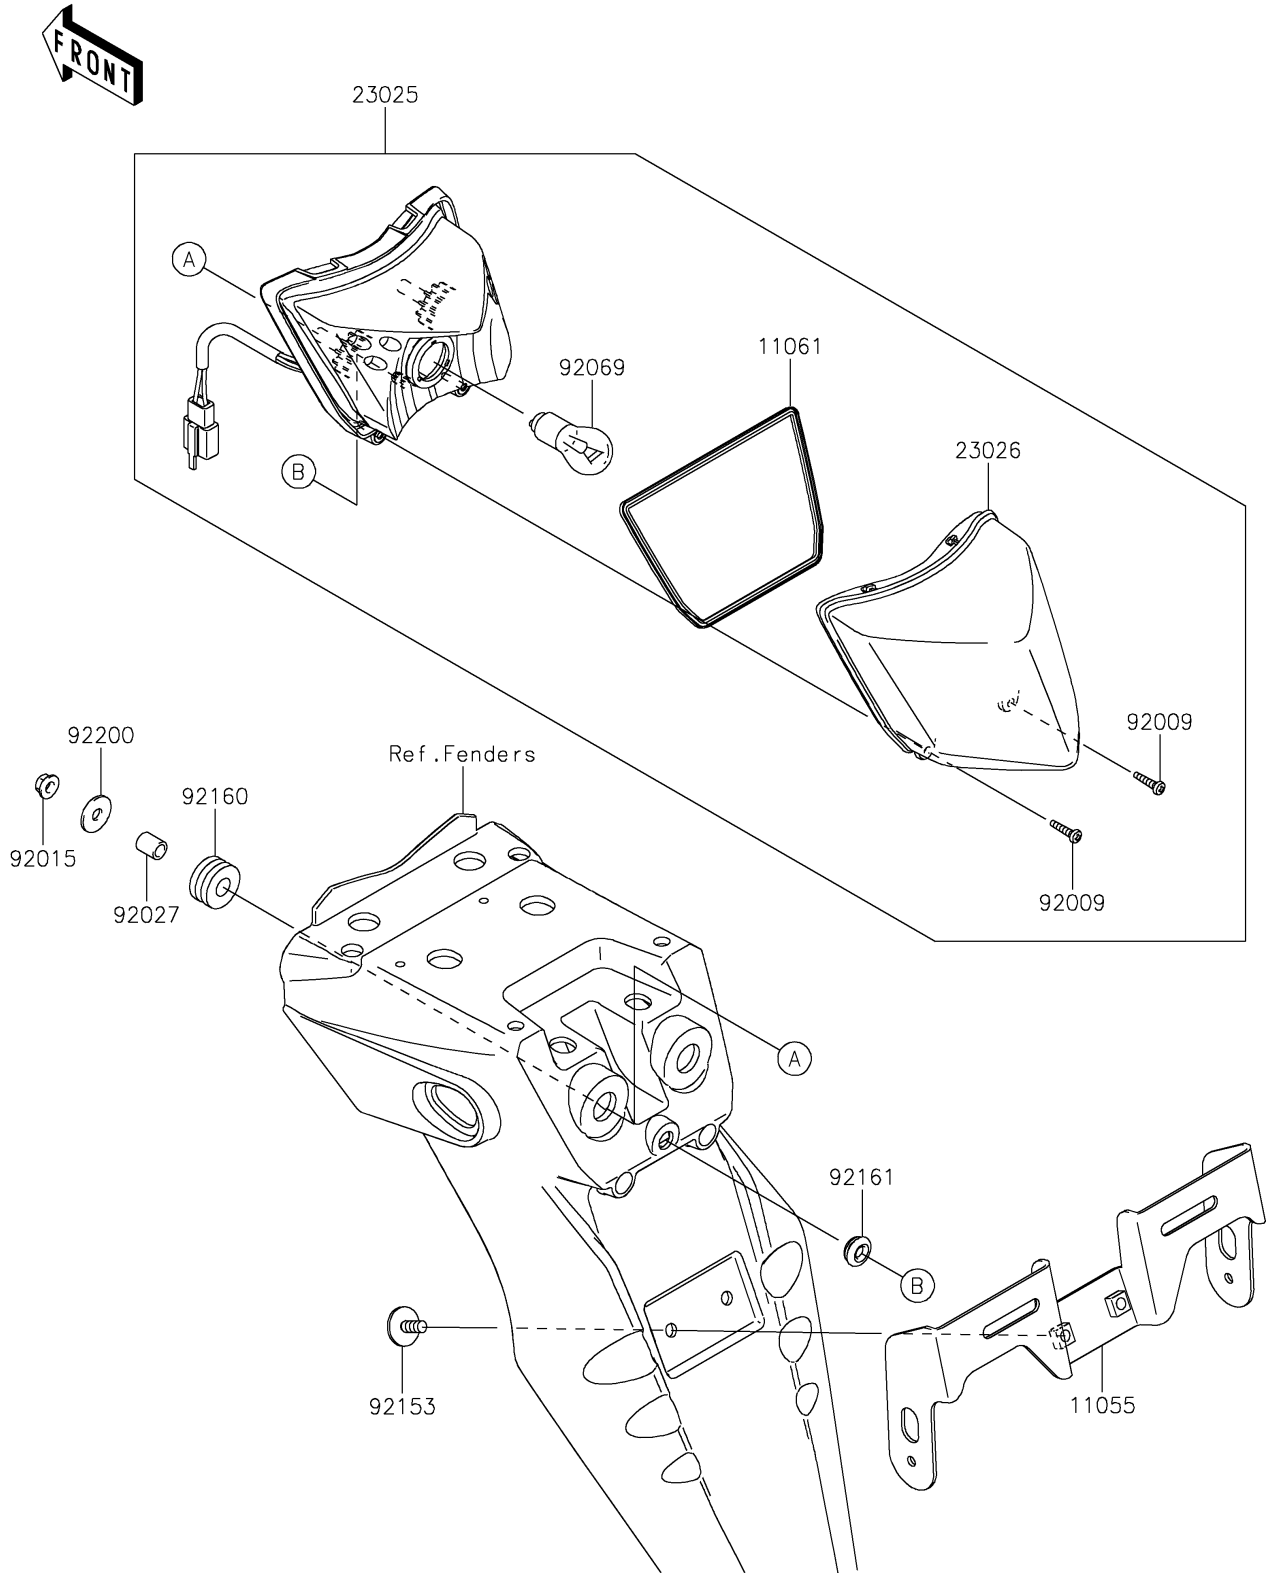

2018 KLX[®] 250 CAMO

PARTS DIAGRAM

Taillight(s)

F2720

2018 KLX[®] 250 CAMO

PARTS LIST

Taillight(s)

ITEM NAME

PART NUMBER

QUANTITY
