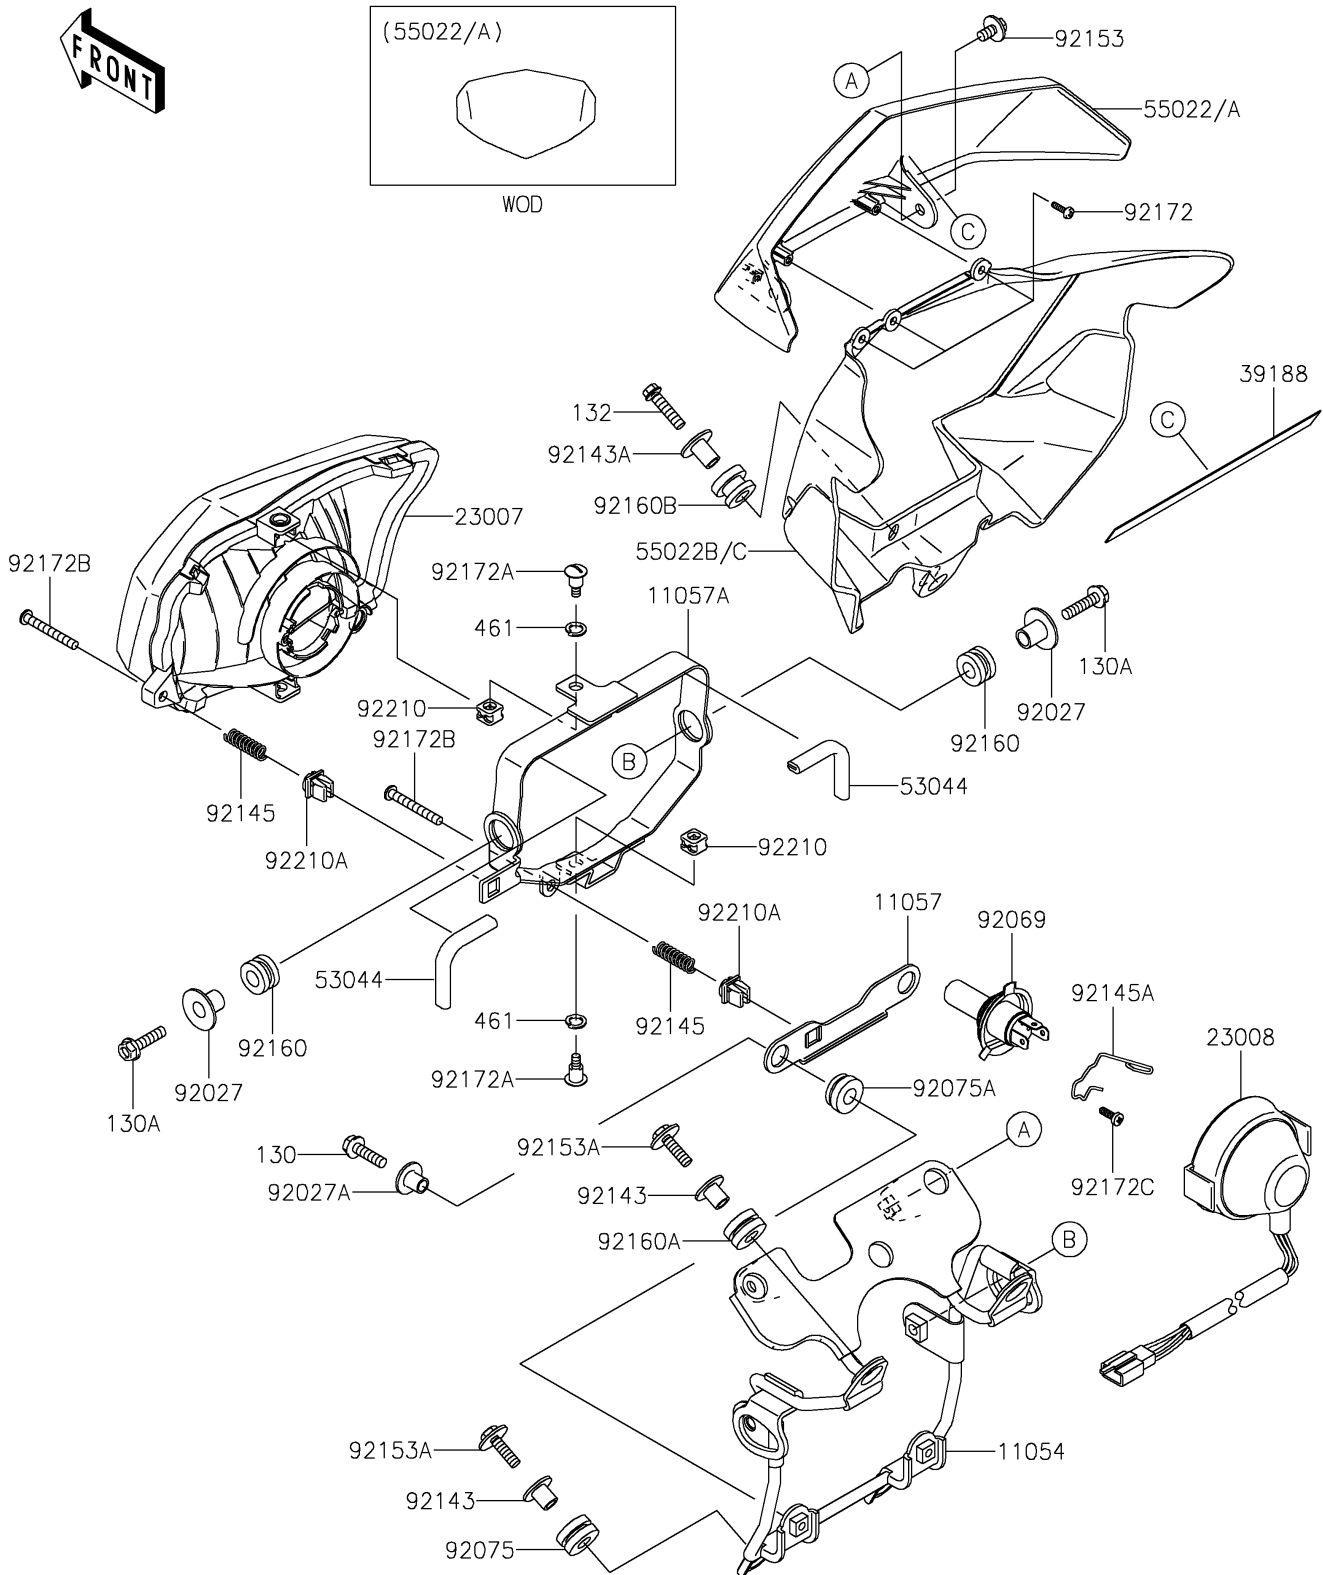

2018 KLX[®] 250 CAMO

PARTS DIAGRAM

Headlight(s)

F2710

2018 KLX[®] 250 CAMO

PARTS LIST

Headlight(s)

ITEM NAME

PART NUMBER

QUANTITY
