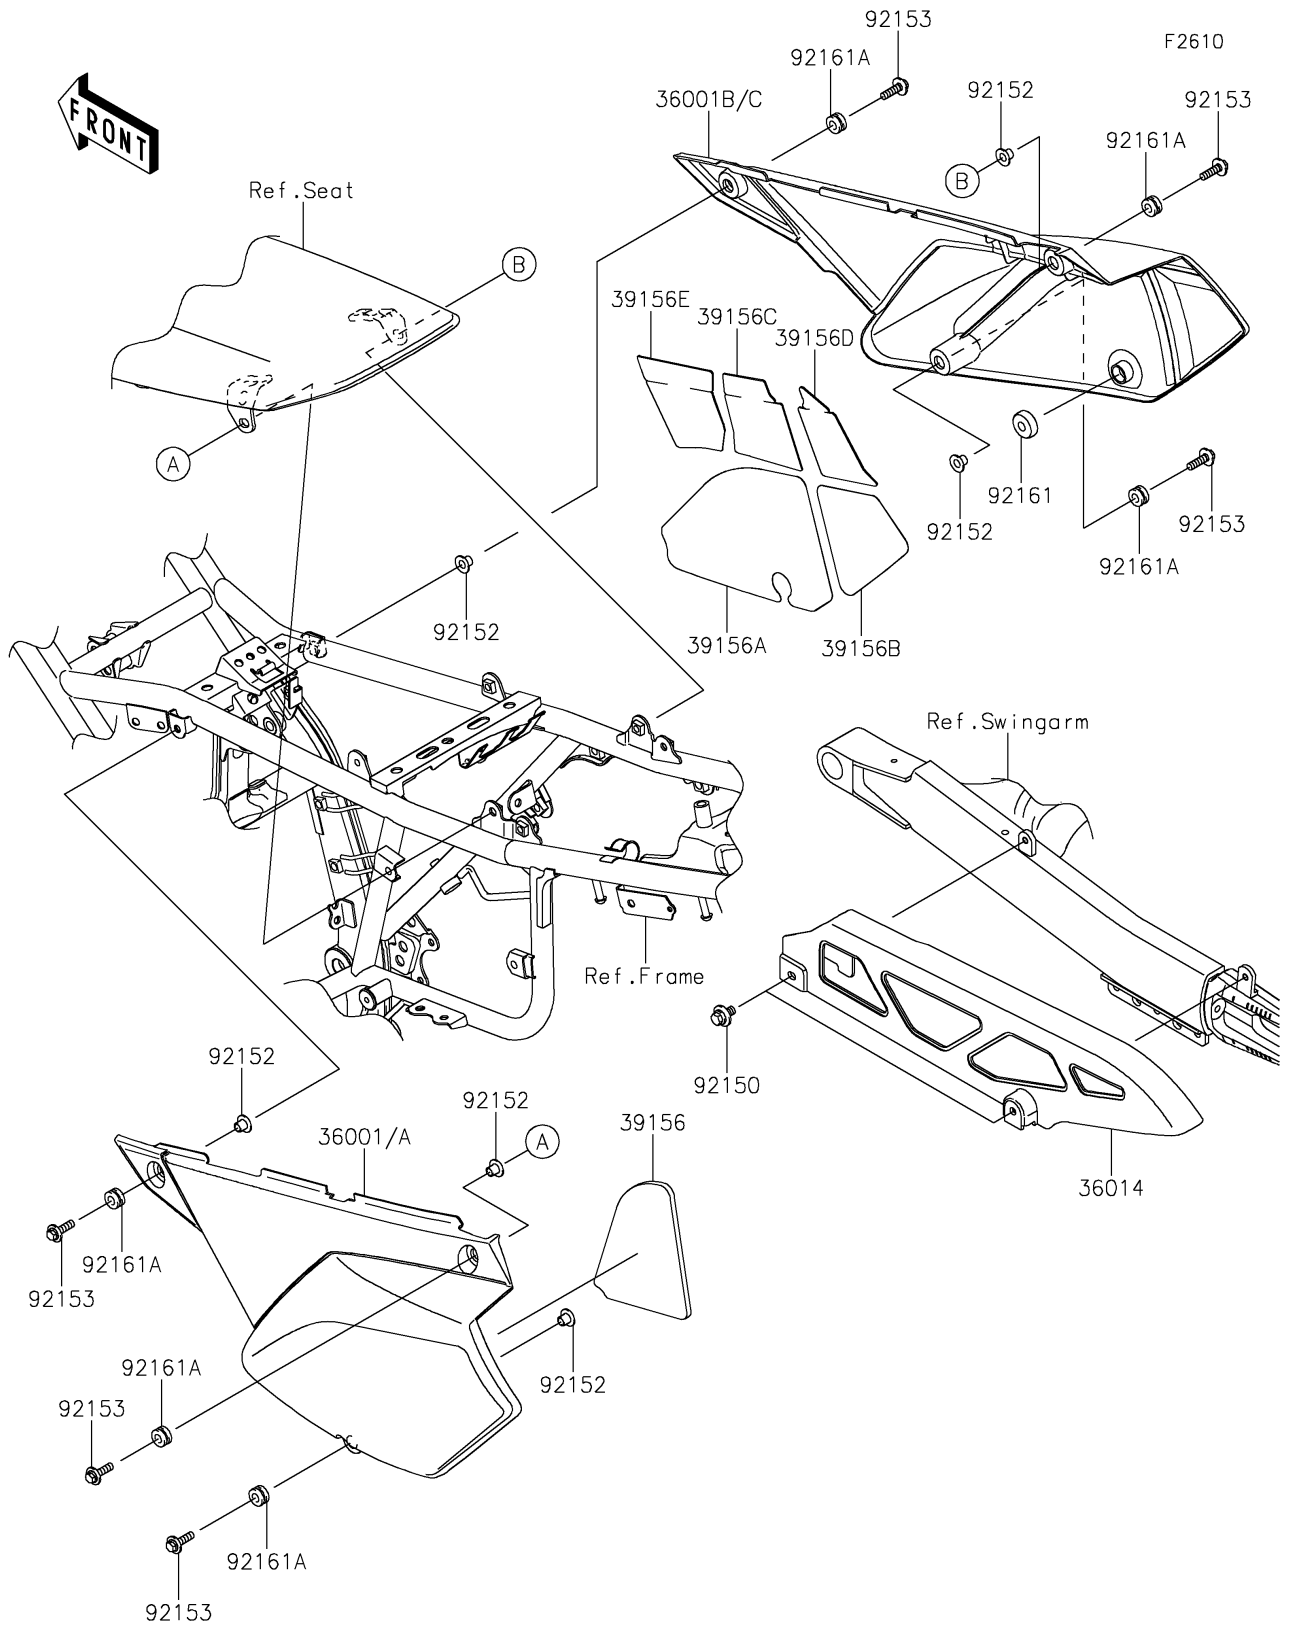

2018 KLX[®] 250 CAMO

PARTS DIAGRAM

Side Covers/Chain Cover

2018 KLX[®] 250 CAMO

PARTS LIST

Side Covers/Chain Cover

ITEM NAME

PART NUMBER

QUANTITY
