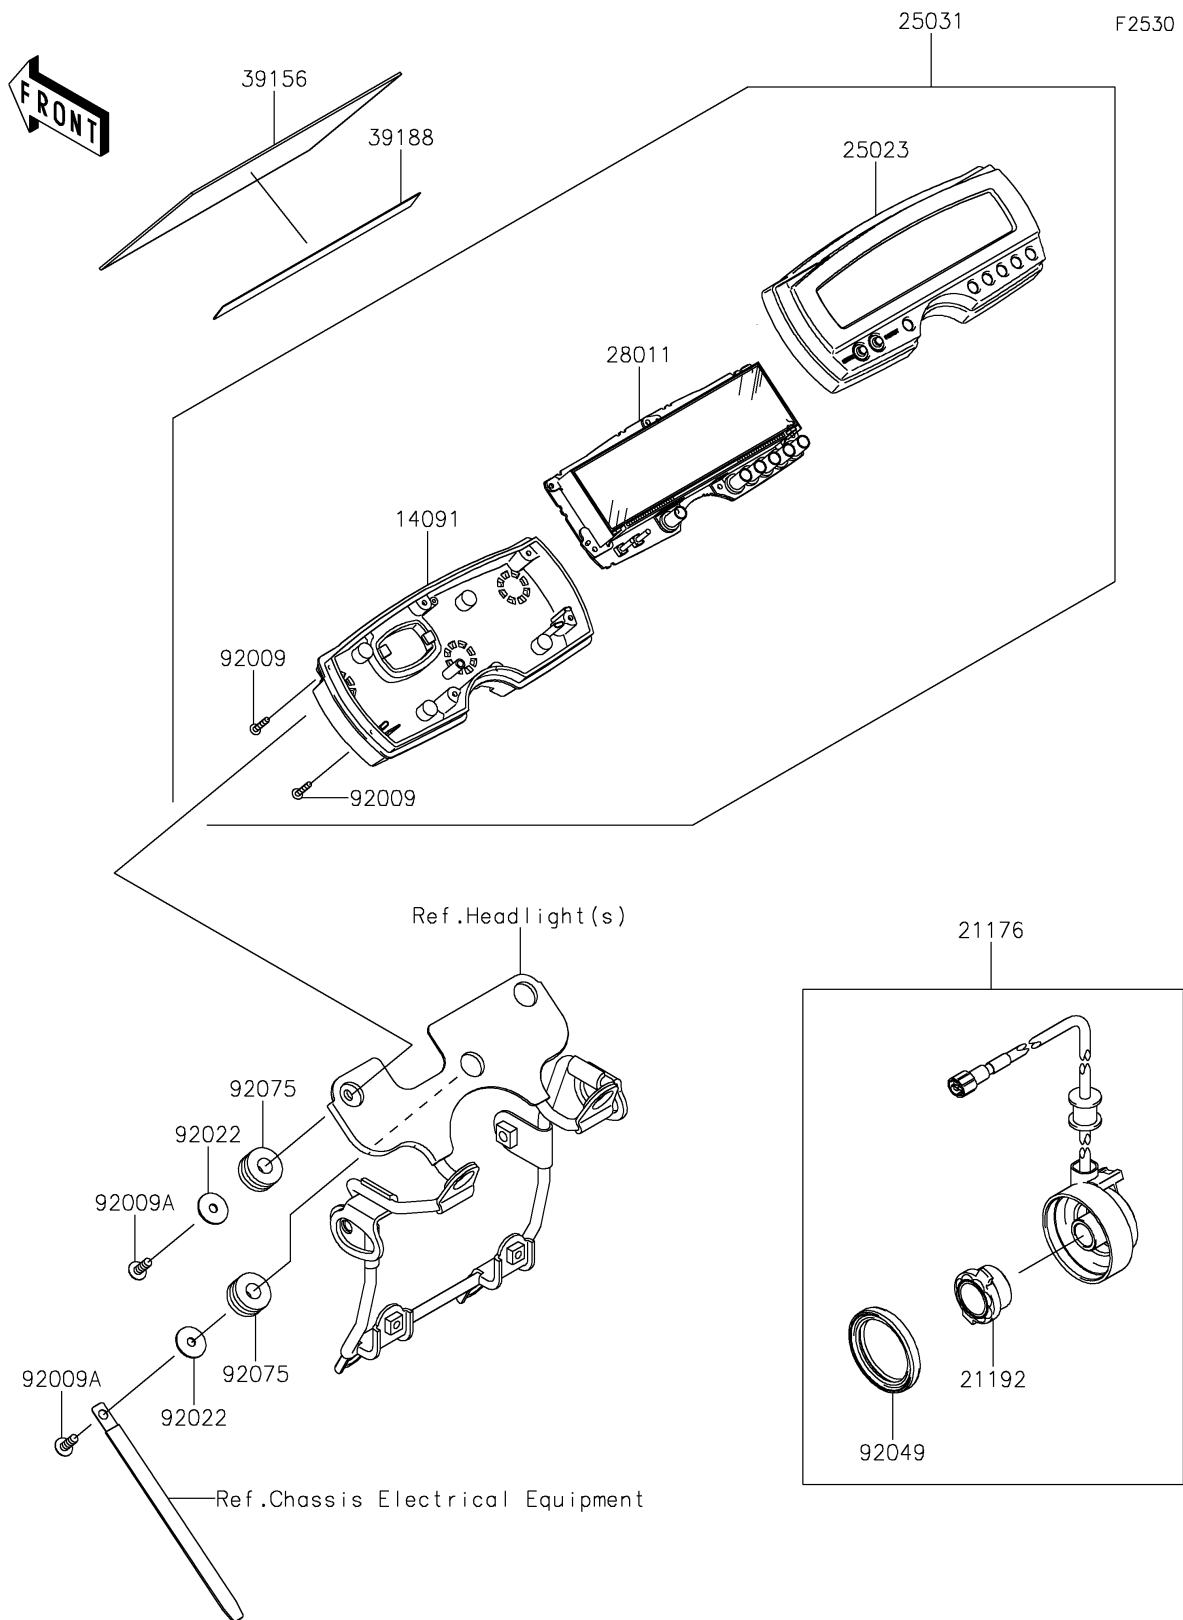

2018 KLX[®] 250 CAMO

PARTS DIAGRAM

Meter(s)

2018 KLX[®] 250 CAMO

PARTS LIST

Meter(s)

ITEM NAME

PART NUMBER

QUANTITY
