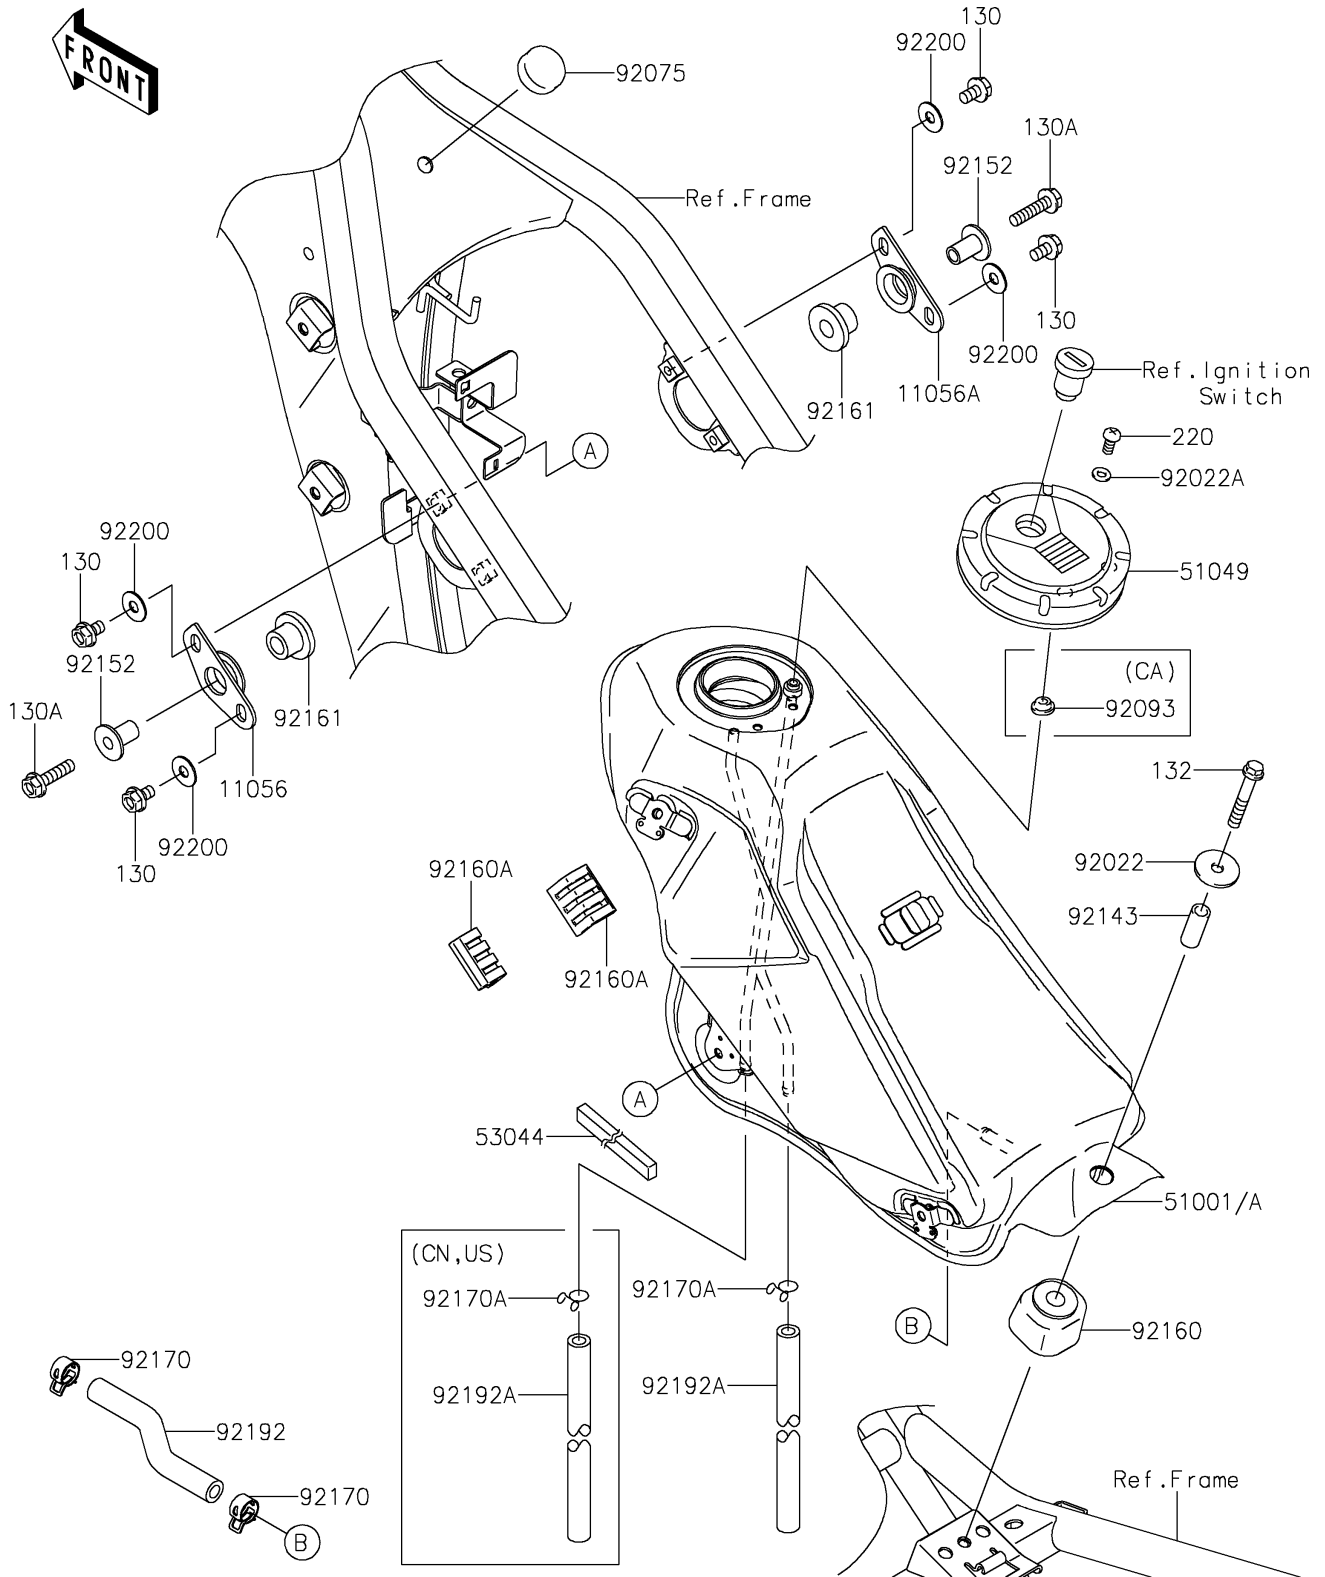

2018 KLX[®] 250 CAMO

PARTS DIAGRAM

Fuel Tank

F2410

2018 KLX[®] 250 CAMO

PARTS LIST

Fuel Tank

ITEM NAME

PART NUMBER

QUANTITY
