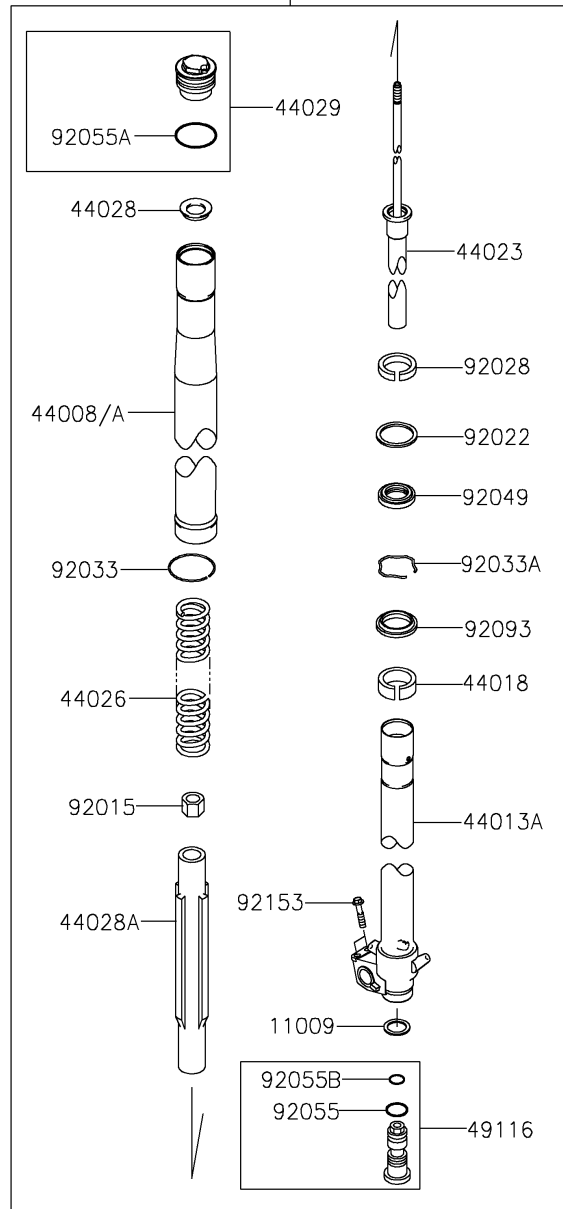

2018 KLX[®] 250 CAMO

PARTS DIAGRAM

Front Fork

2018 KLX[®] 250 CAMO

PARTS LIST

Front Fork

ITEM NAME

PART NUMBER

QUANTITY
