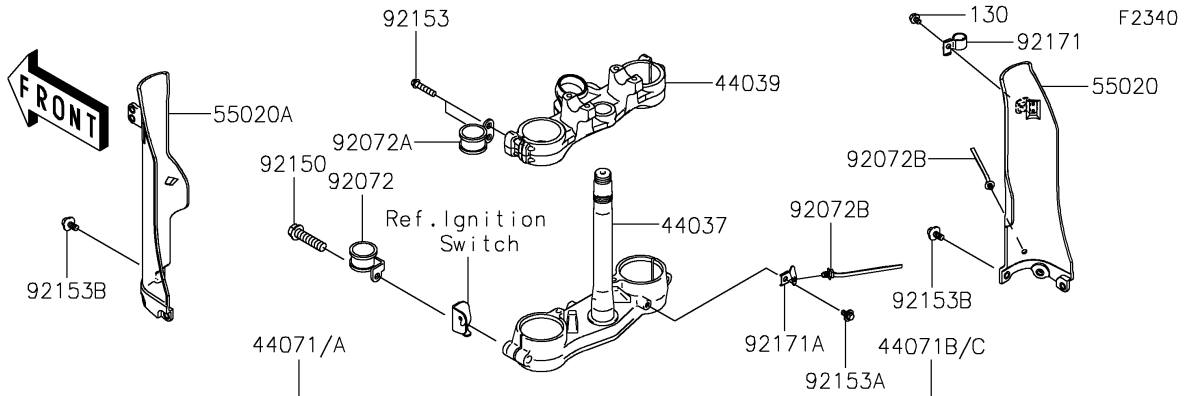

2018 KLX® 250 CAMO

PARTS DIAGRAM

Front Fork