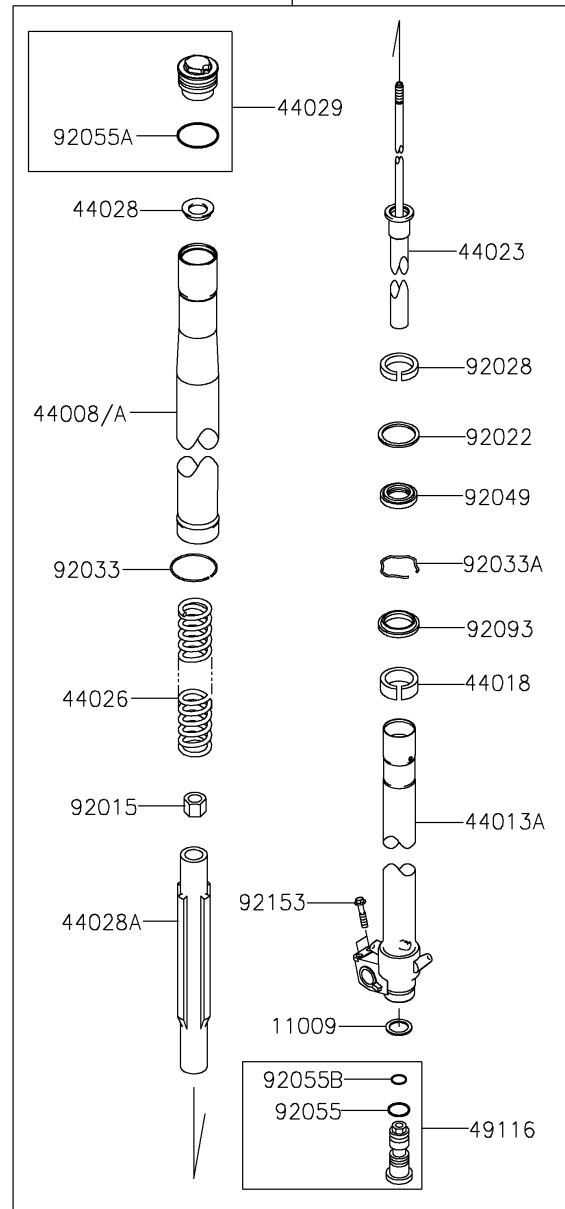

2018 KLX® 250 CAMO

PARTS DIAGRAM

Front Fork