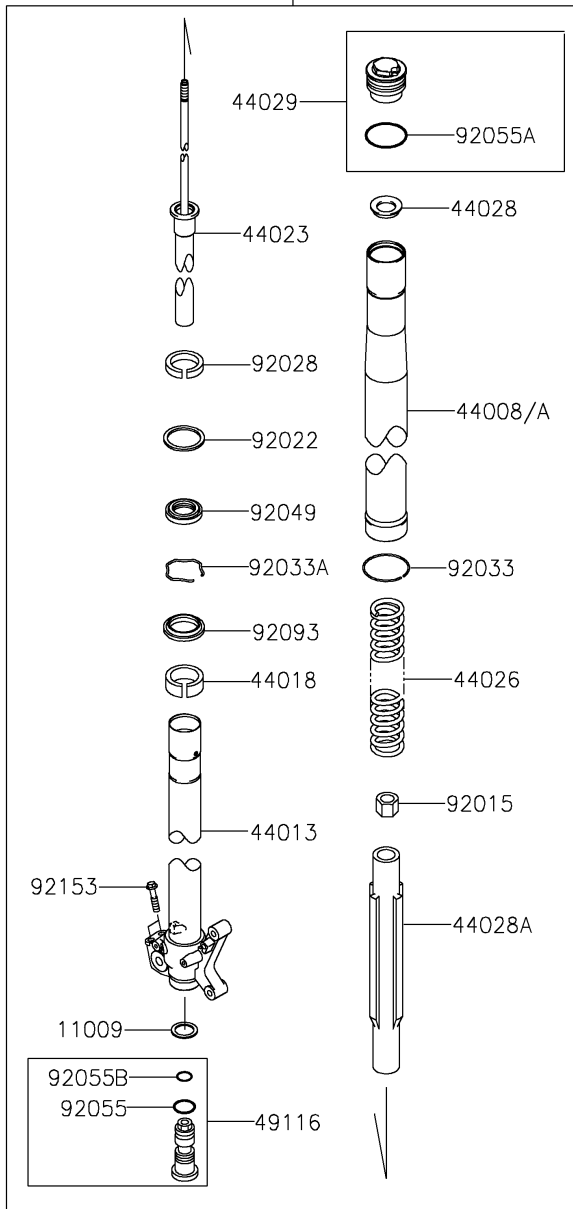

2018 KLX® 250 CAMO

PARTS DIAGRAM

Front Fork