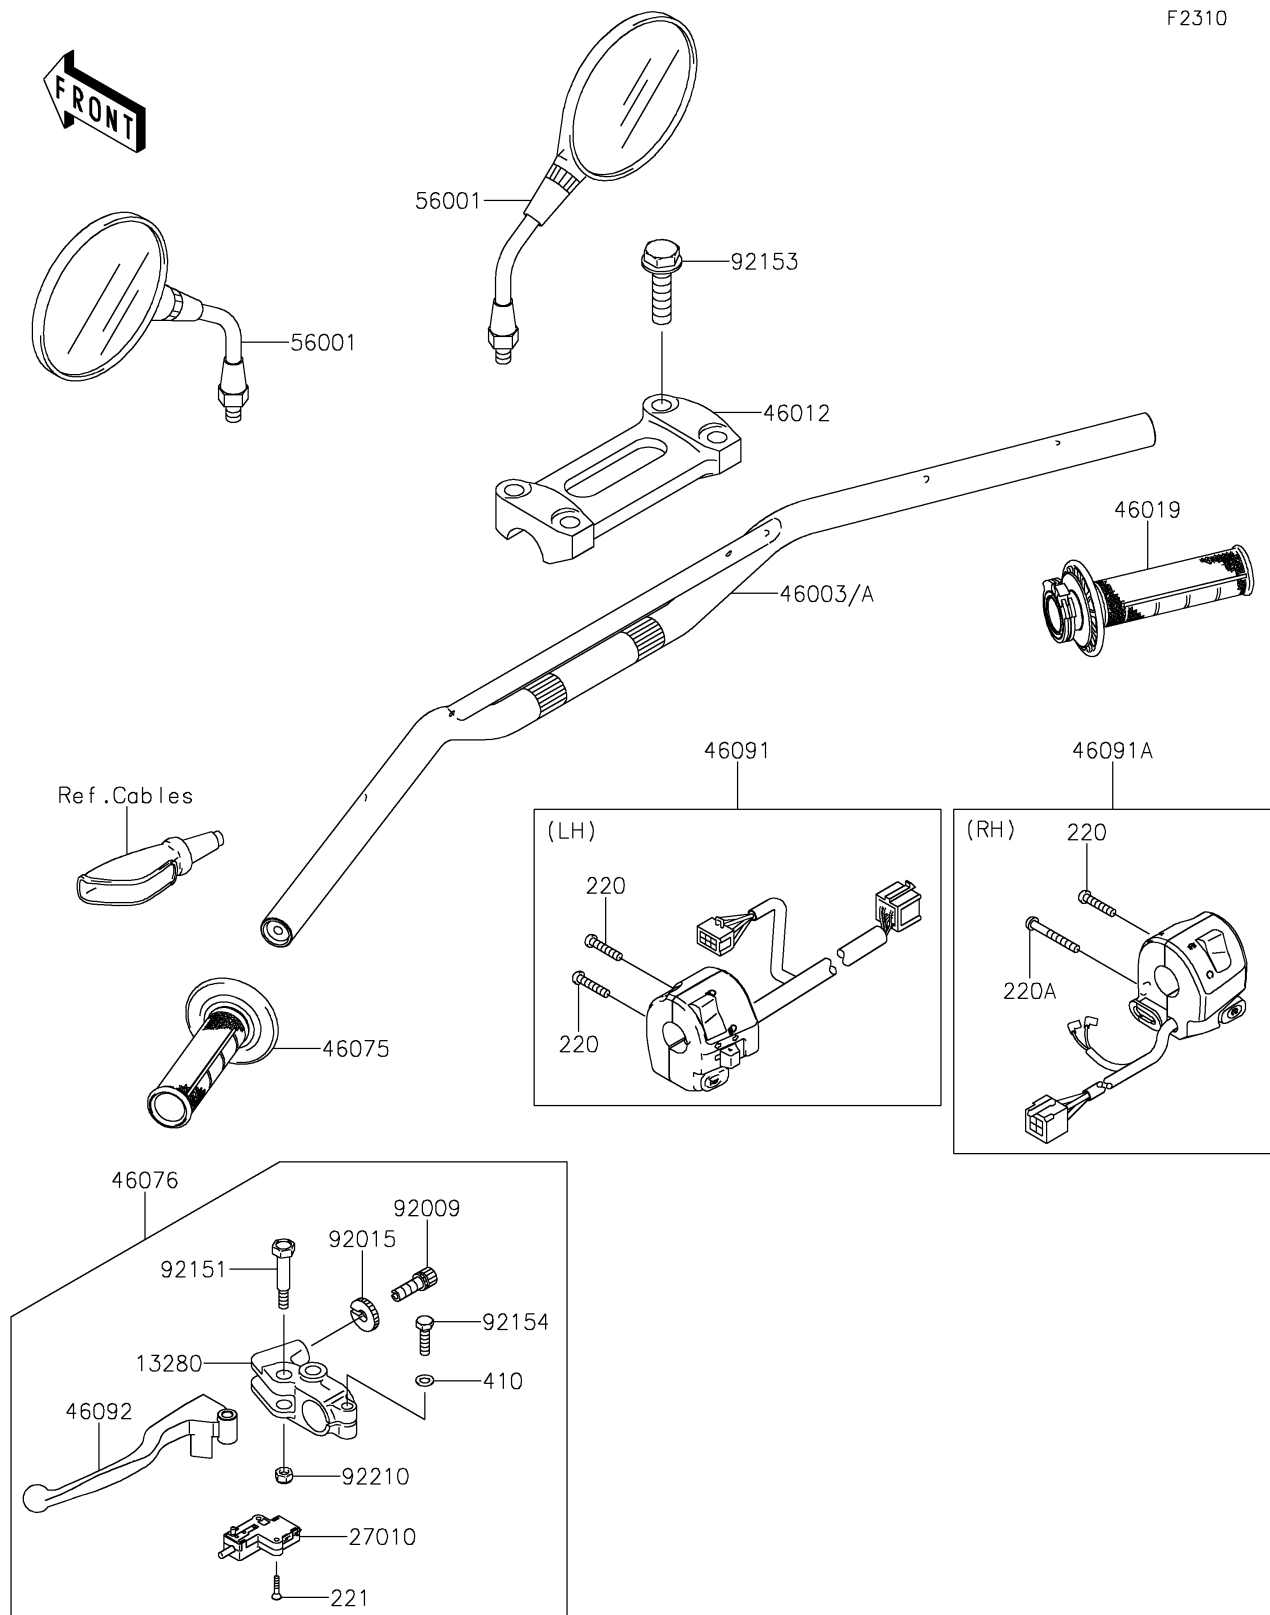

2018 KLX[®] 250 CAMO

PARTS DIAGRAM

Handlebar

F2310

2018 KLX[®] 250 CAMO

PARTS LIST

Handlebar

ITEM NAME

PART NUMBER

QUANTITY
