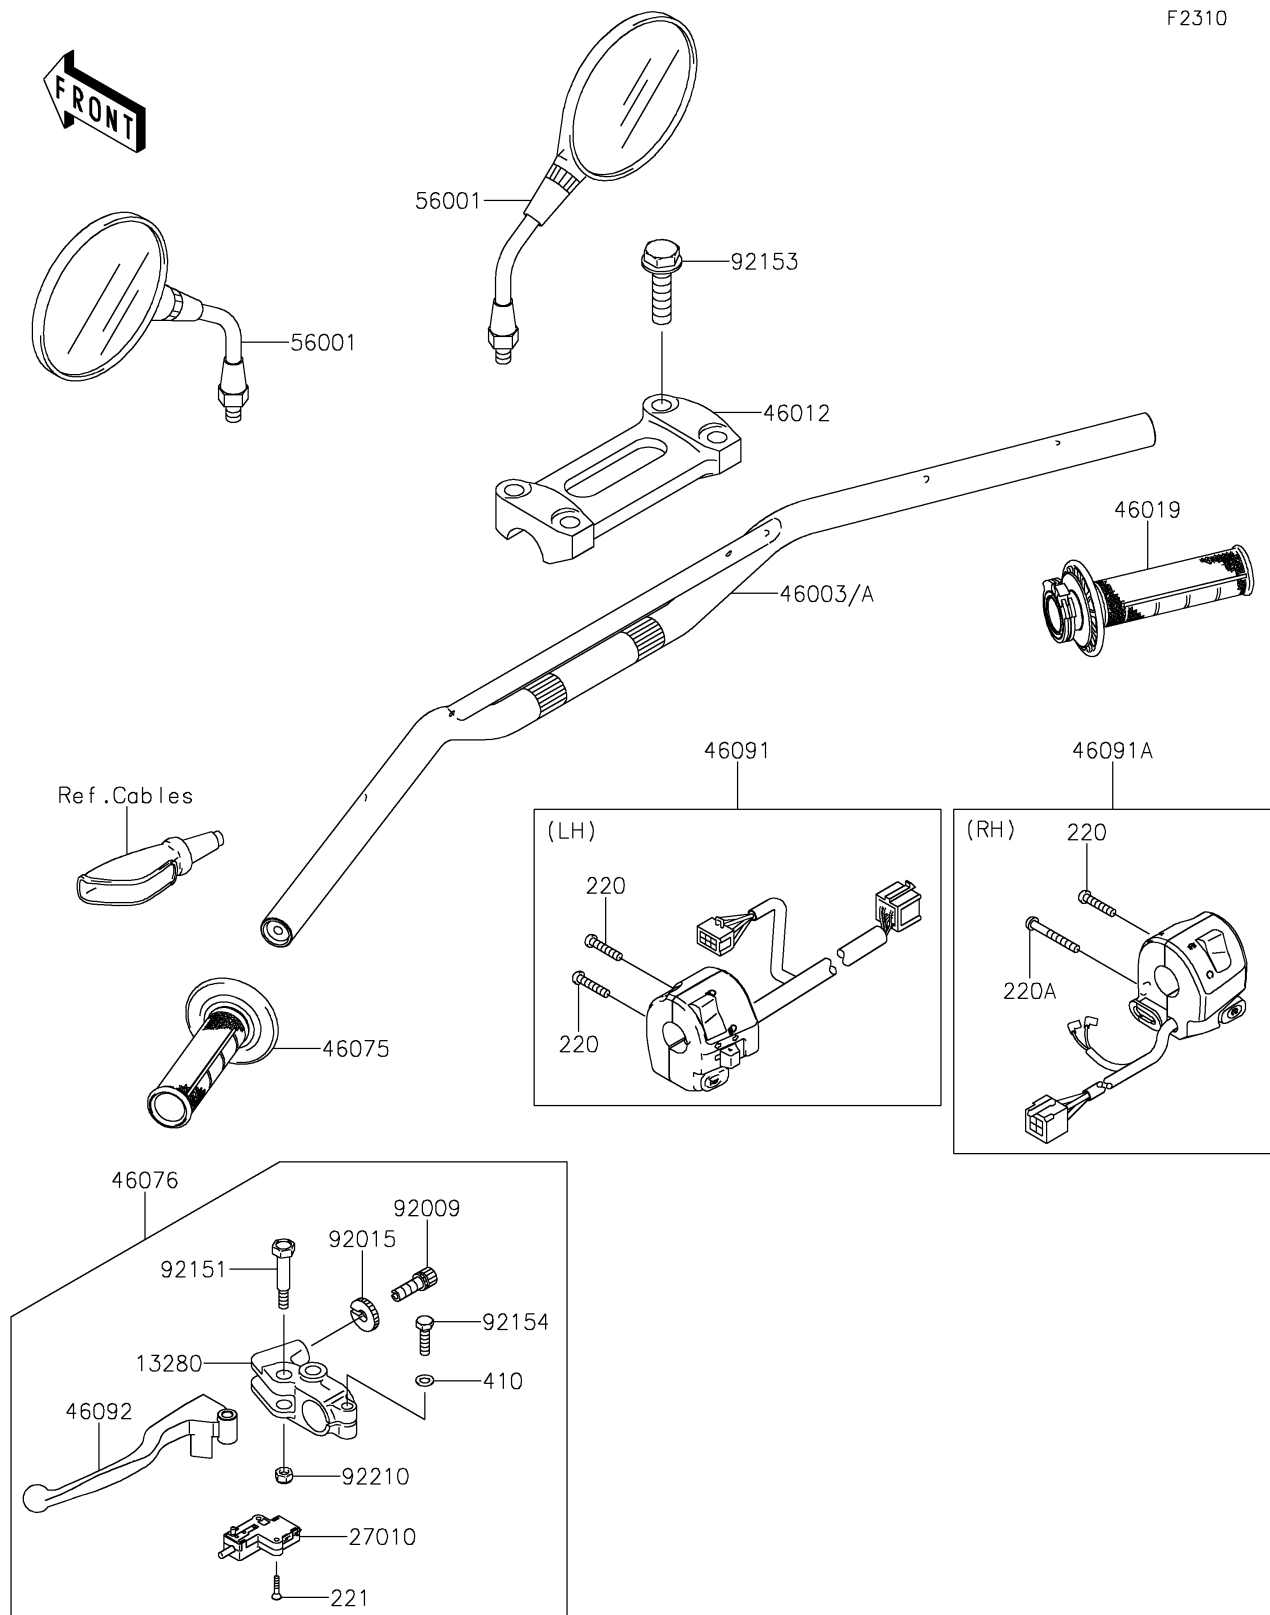

2018 KLX[®] 250

PARTS DIAGRAM

Handlebar

F2310

2018 KLX[®] 250

PARTS LIST

Handlebar

Kawasaki

Let the Good Times Roll[®]

ITEM NAME

PART NUMBER

QUANTITY
