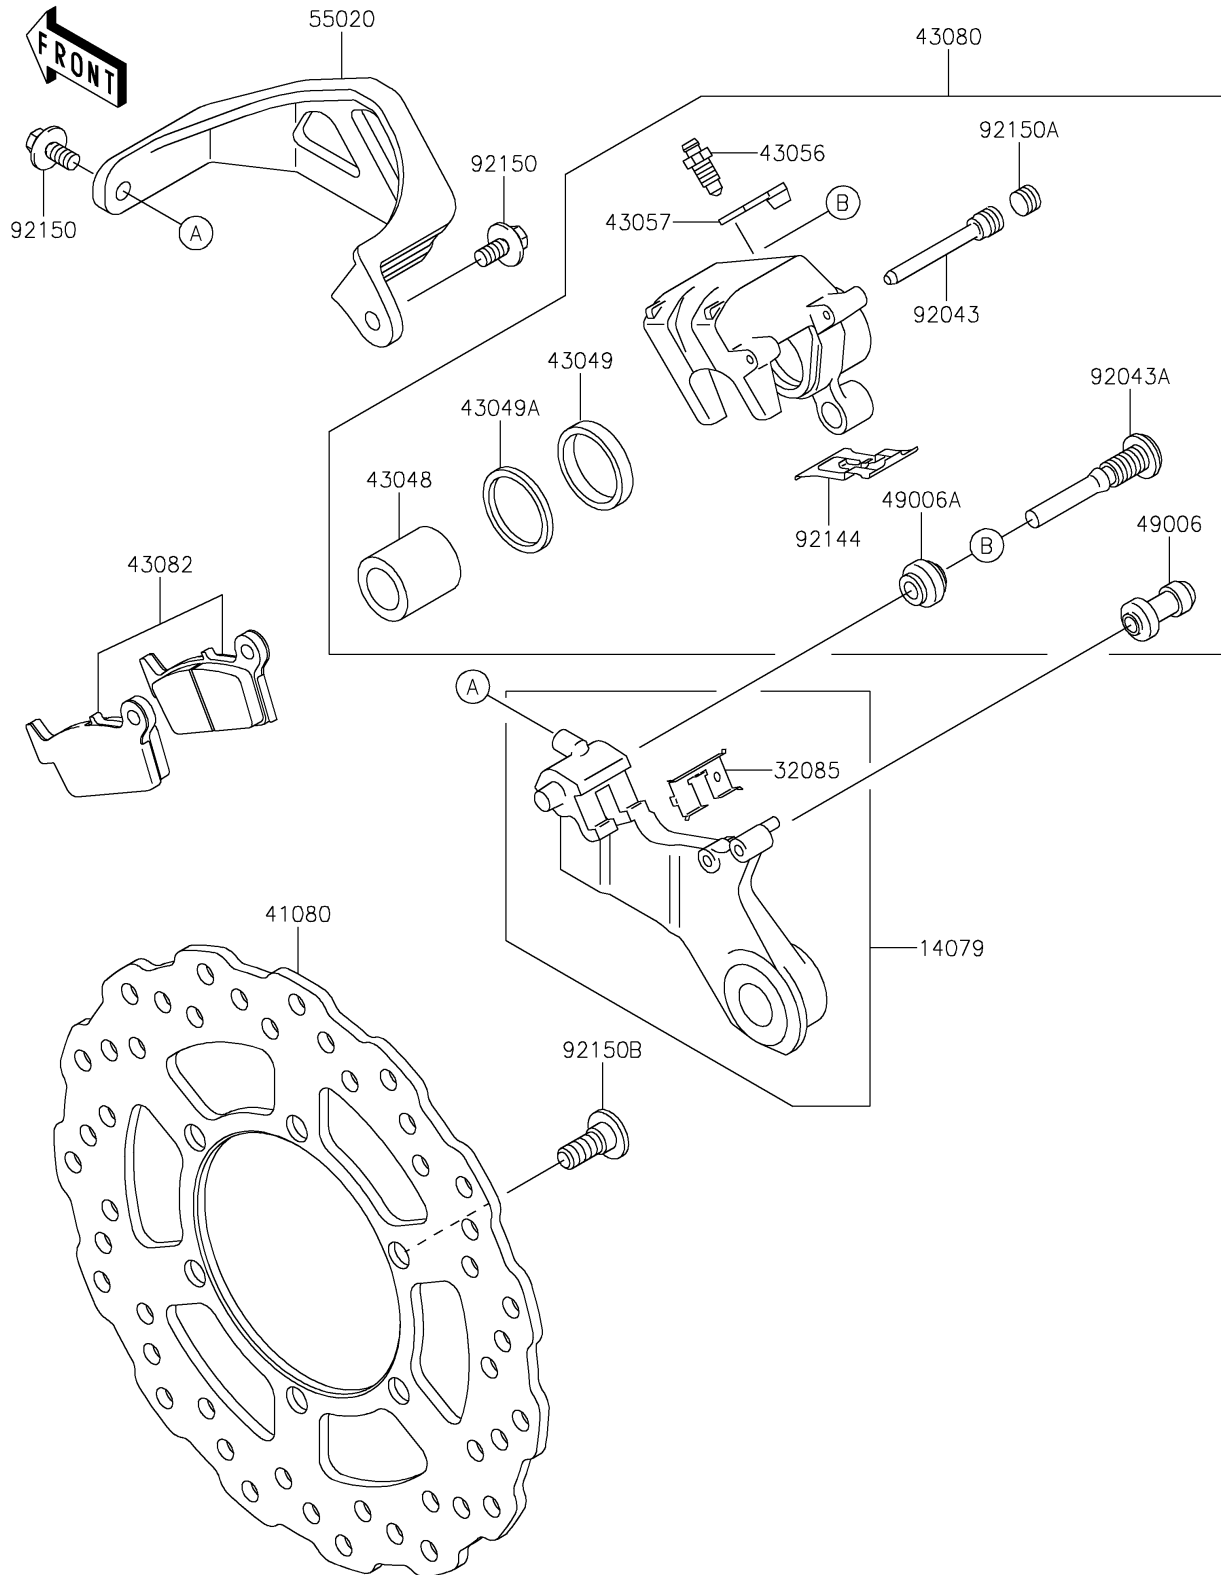

2018 KLX[®] 250 CAMO

PARTS DIAGRAM

Rear Brake

F2294

2018 KLX[®] 250 CAMO

PARTS LIST

Rear Brake

ITEM NAME

PART NUMBER

QUANTITY
