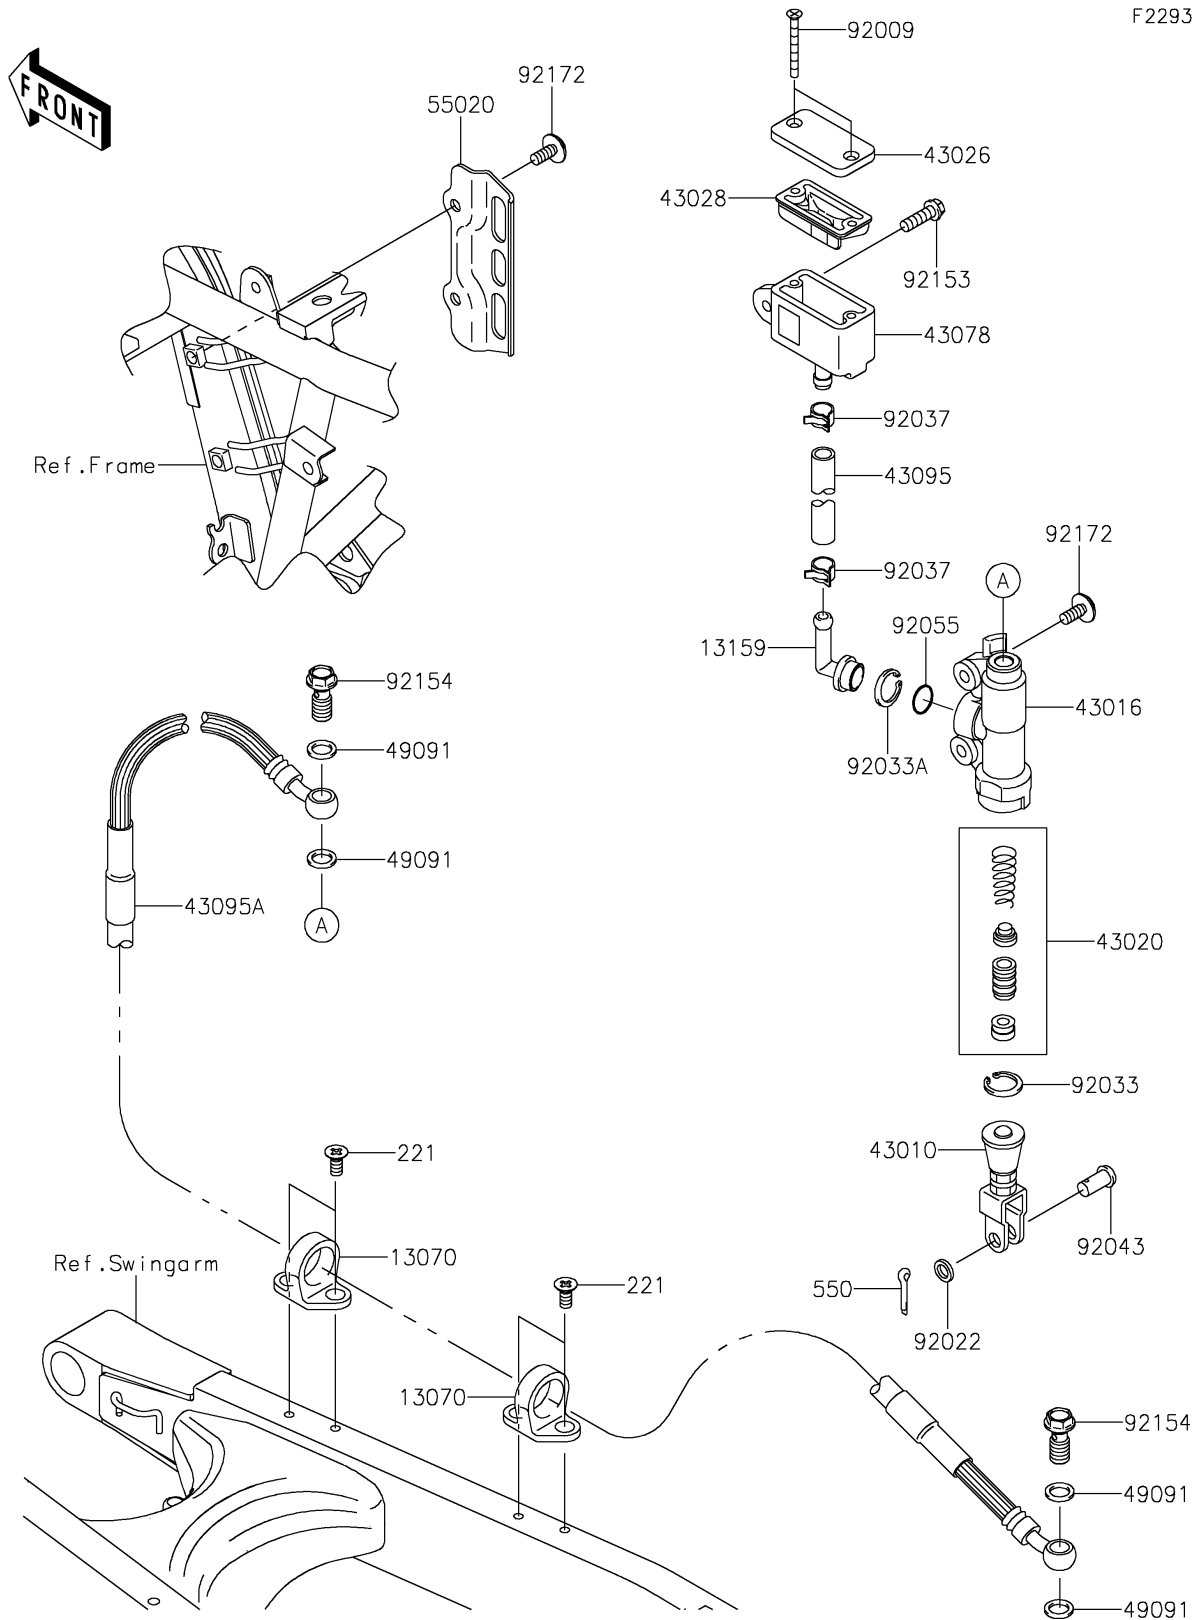

2018 KLX[®] 250 CAMO

PARTS DIAGRAM

Rear Master Cylinder

2018 KLX[®] 250 CAMO

PARTS LIST

Rear Master Cylinder

ITEM NAME

PART NUMBER

QUANTITY
