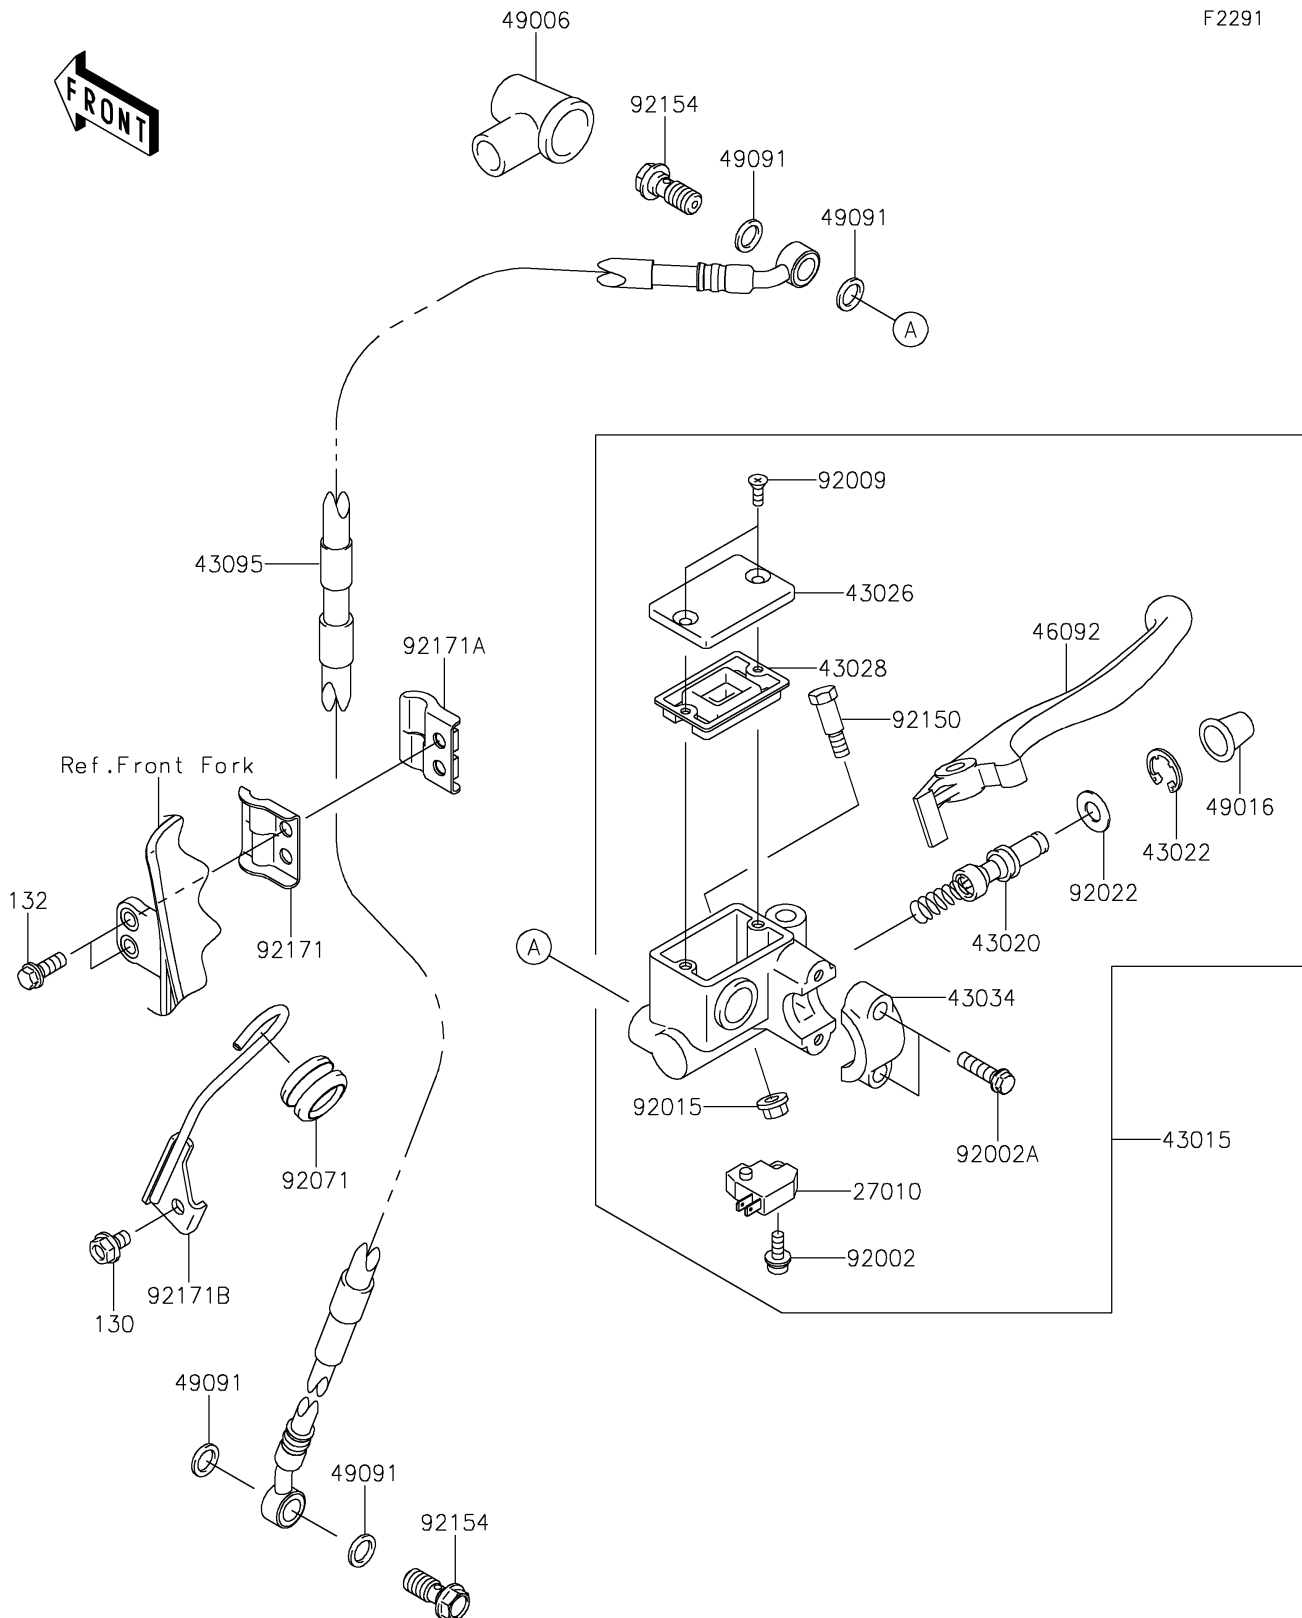

2018 KLX[®] 250 CAMO

PARTS DIAGRAM

Front Master Cylinder

F2291

2018 KLX[®] 250 CAMO

PARTS LIST

Front Master Cylinder

ITEM NAME

PART NUMBER

QUANTITY
