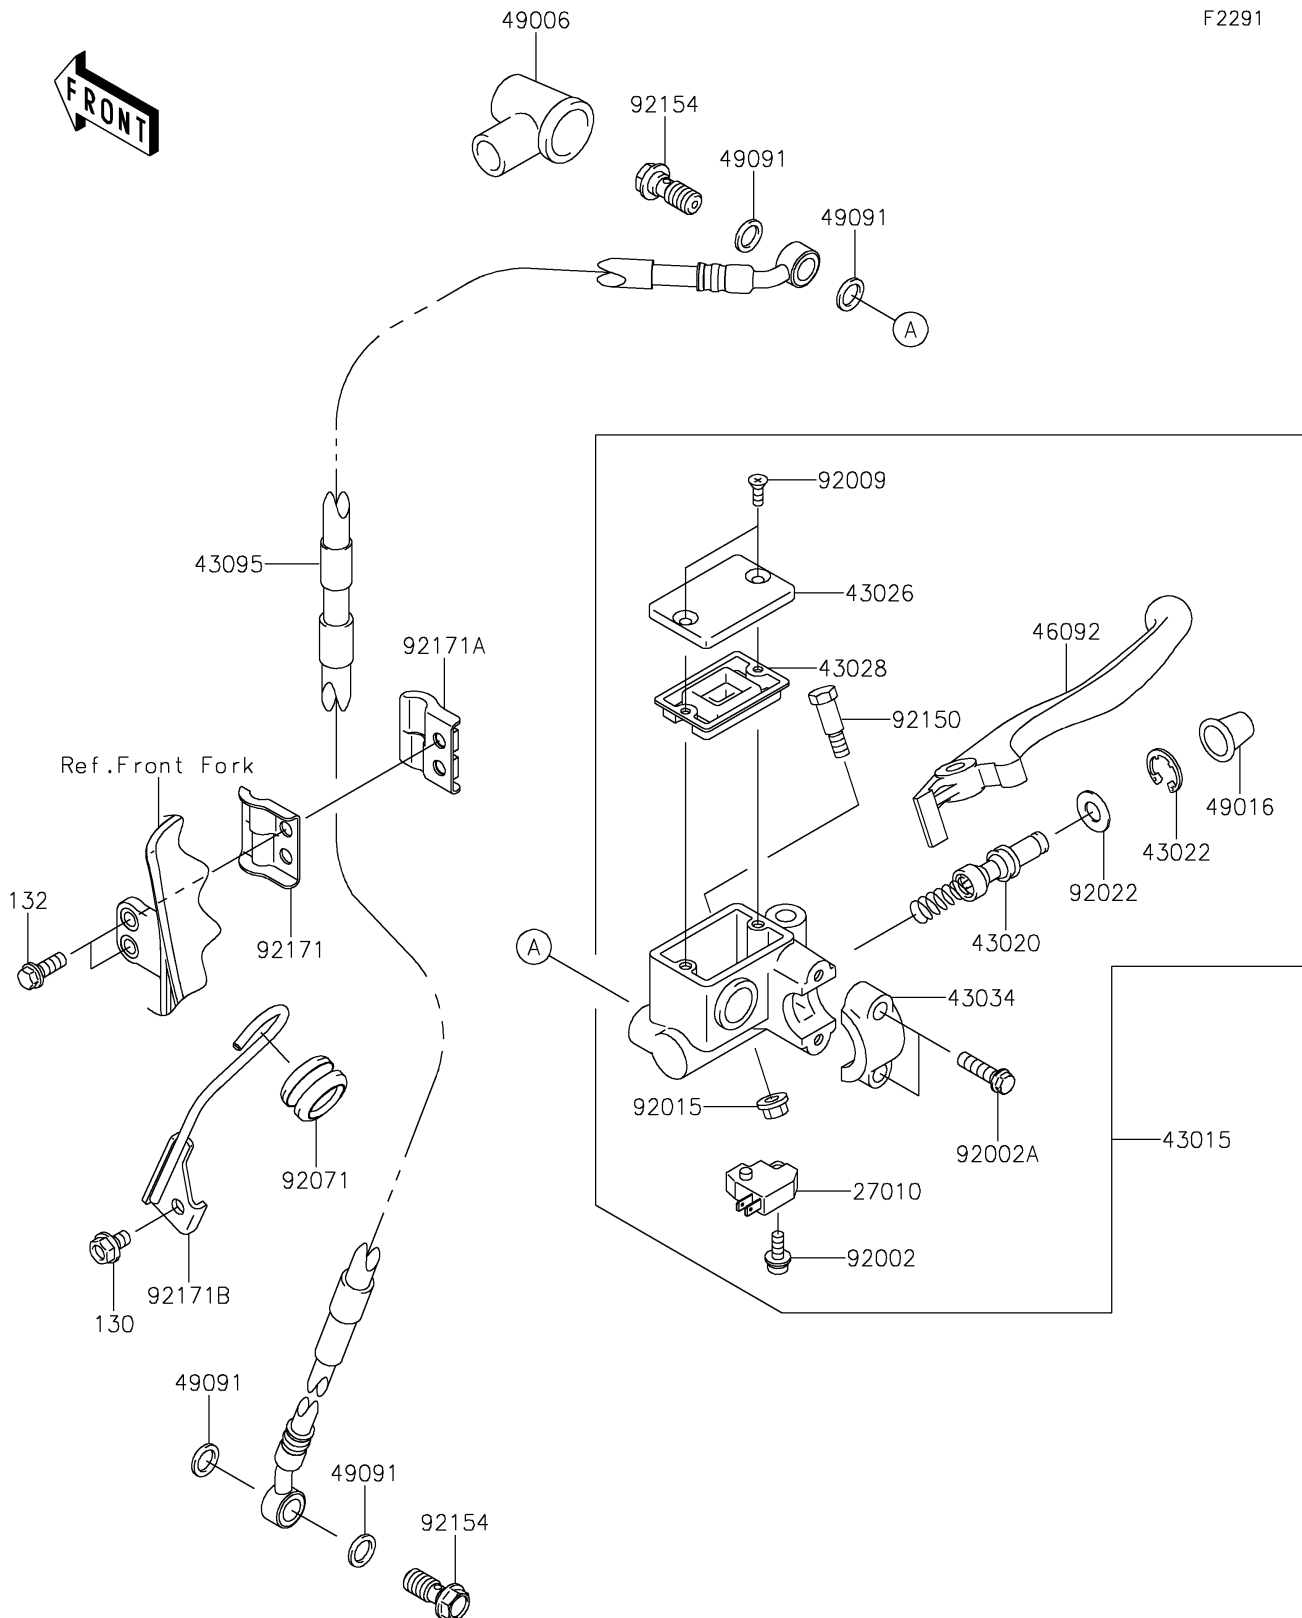

2018 KLX[®] 250

PARTS DIAGRAM

Front Master Cylinder

F2291

2018 KLX[®] 250

PARTS LIST

Front Master Cylinder

ITEM NAME

PART NUMBER

QUANTITY
