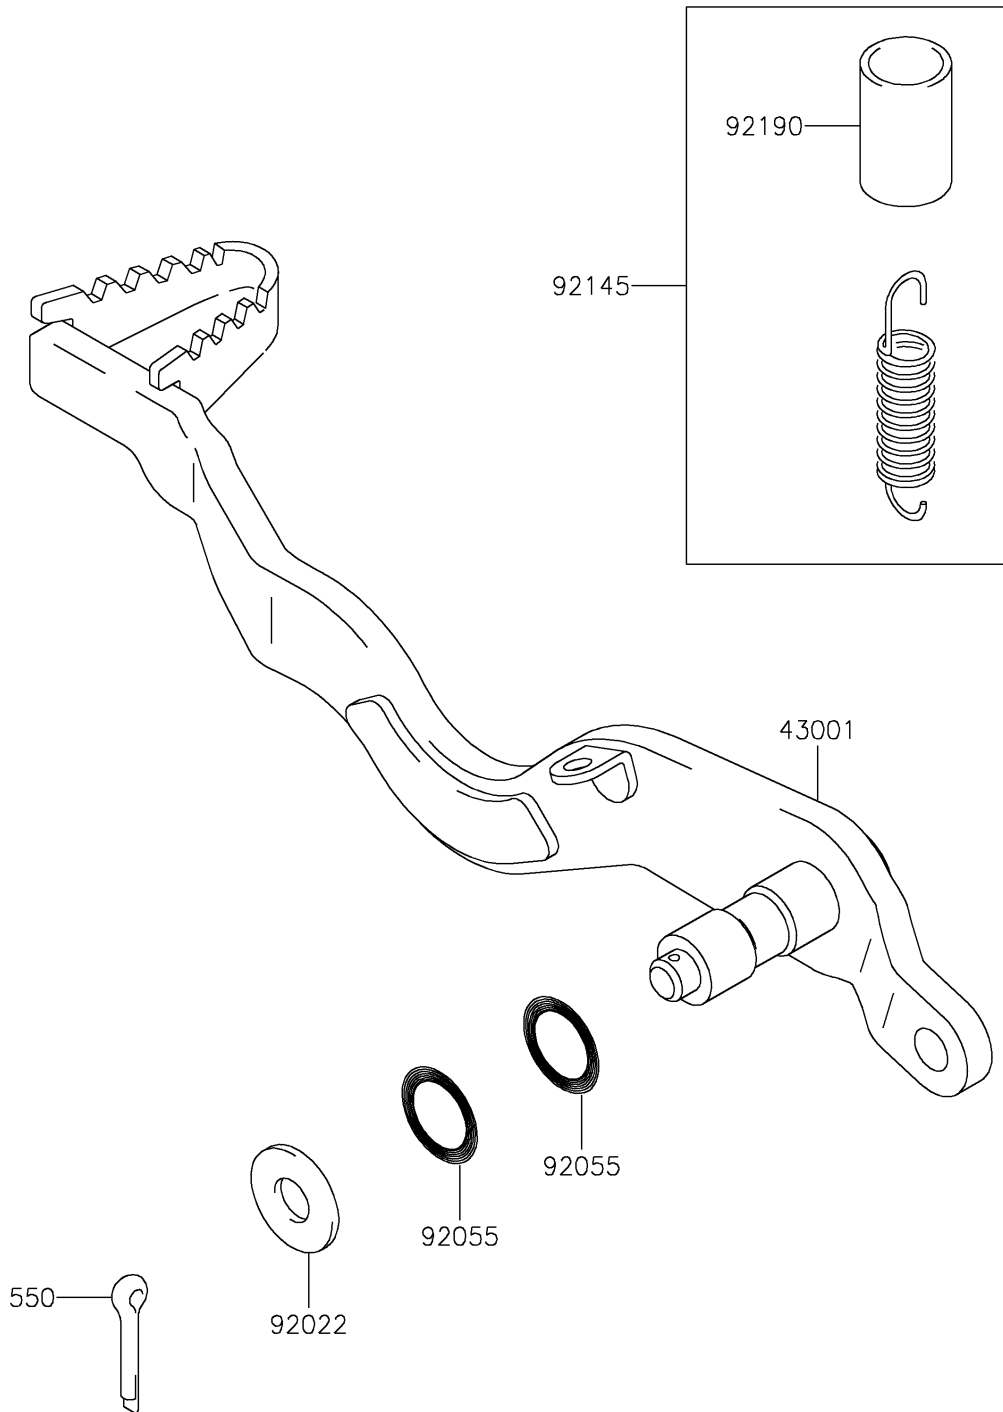

2018 KLX[®] 250 CAMO

PARTS DIAGRAM

Brake Pedal

F2260

2018 KLX[®] 250 CAMO

PARTS LIST

Brake Pedal

ITEM NAME

PART NUMBER

QUANTITY
