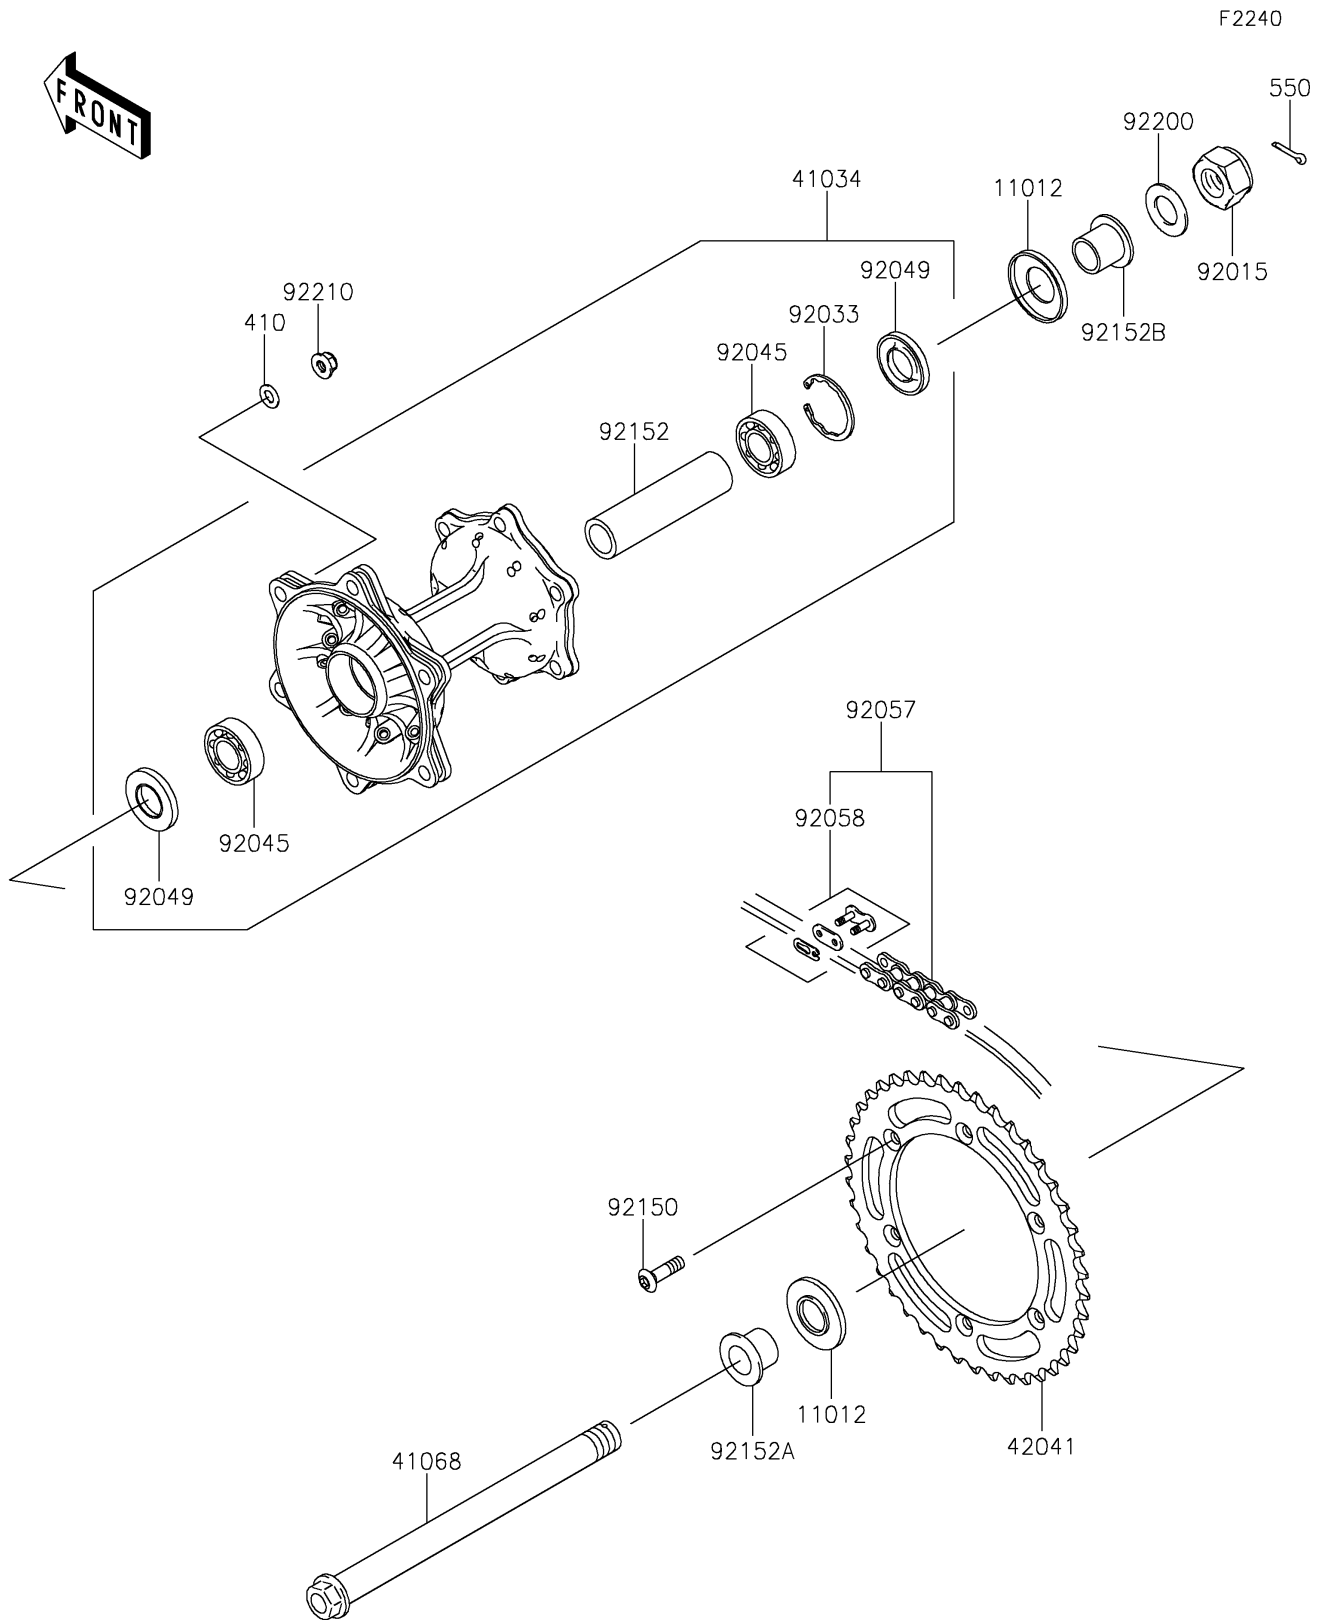

2018 KLX[®] 250 CAMO

PARTS DIAGRAM

Rear Hub

2018 KLX[®] 250 CAMO

PARTS LIST

Rear Hub

ITEM NAME

PART NUMBER

QUANTITY
