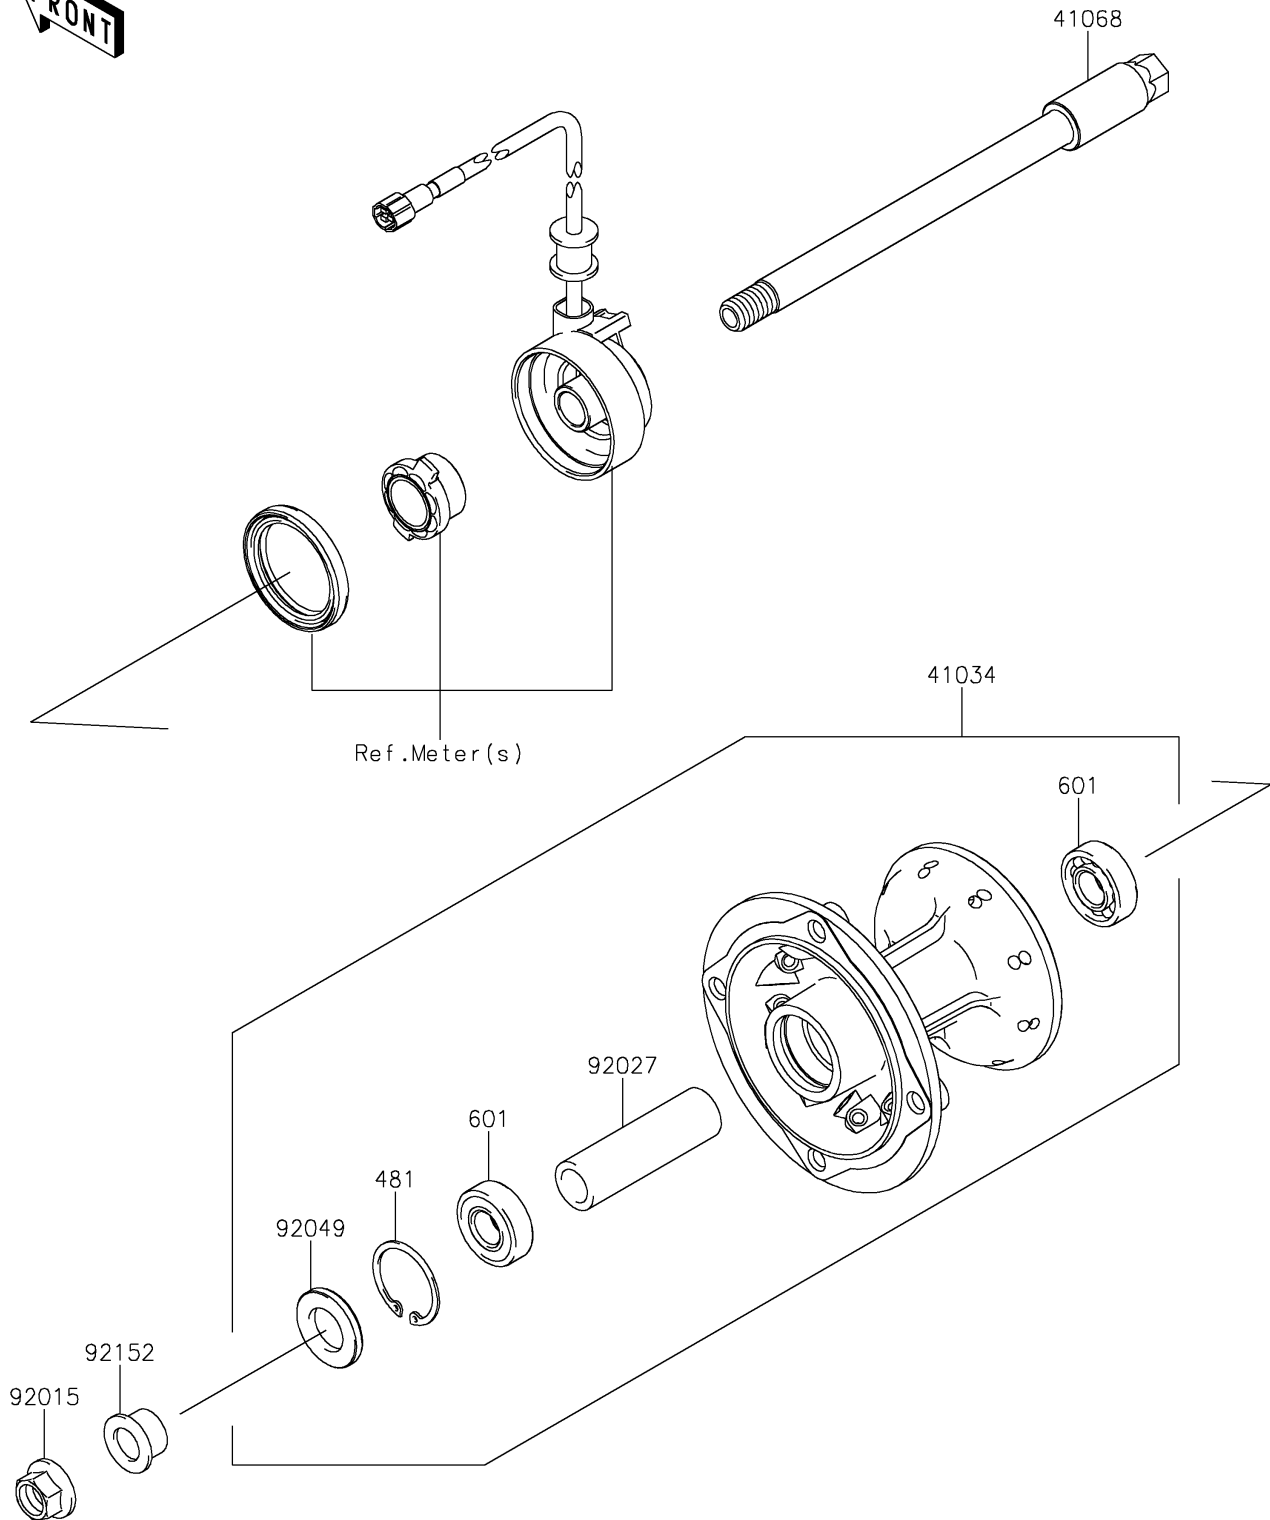

2018 KLX[®] 250 CAMO

PARTS DIAGRAM

Front Hub

F2230

2018 KLX[®] 250 CAMO

PARTS LIST

Front Hub

ITEM NAME

PART NUMBER

QUANTITY
