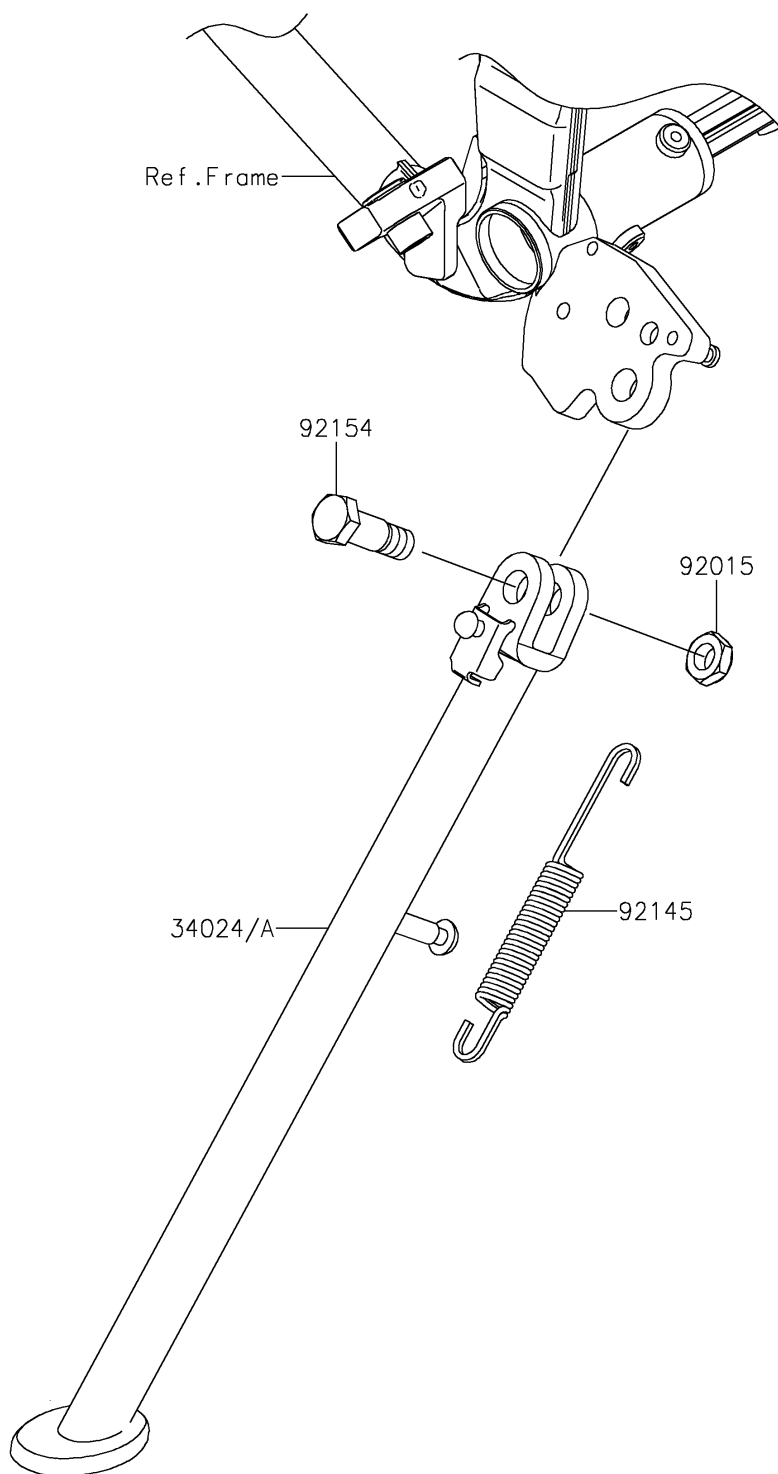

2018 KLX[®] 250 CAMO

PARTS DIAGRAM

Stand(s)

F2190

2018 KLX[®] 250 CAMO

PARTS LIST

Stand(s)

ITEM NAME

PART NUMBER

QUANTITY
