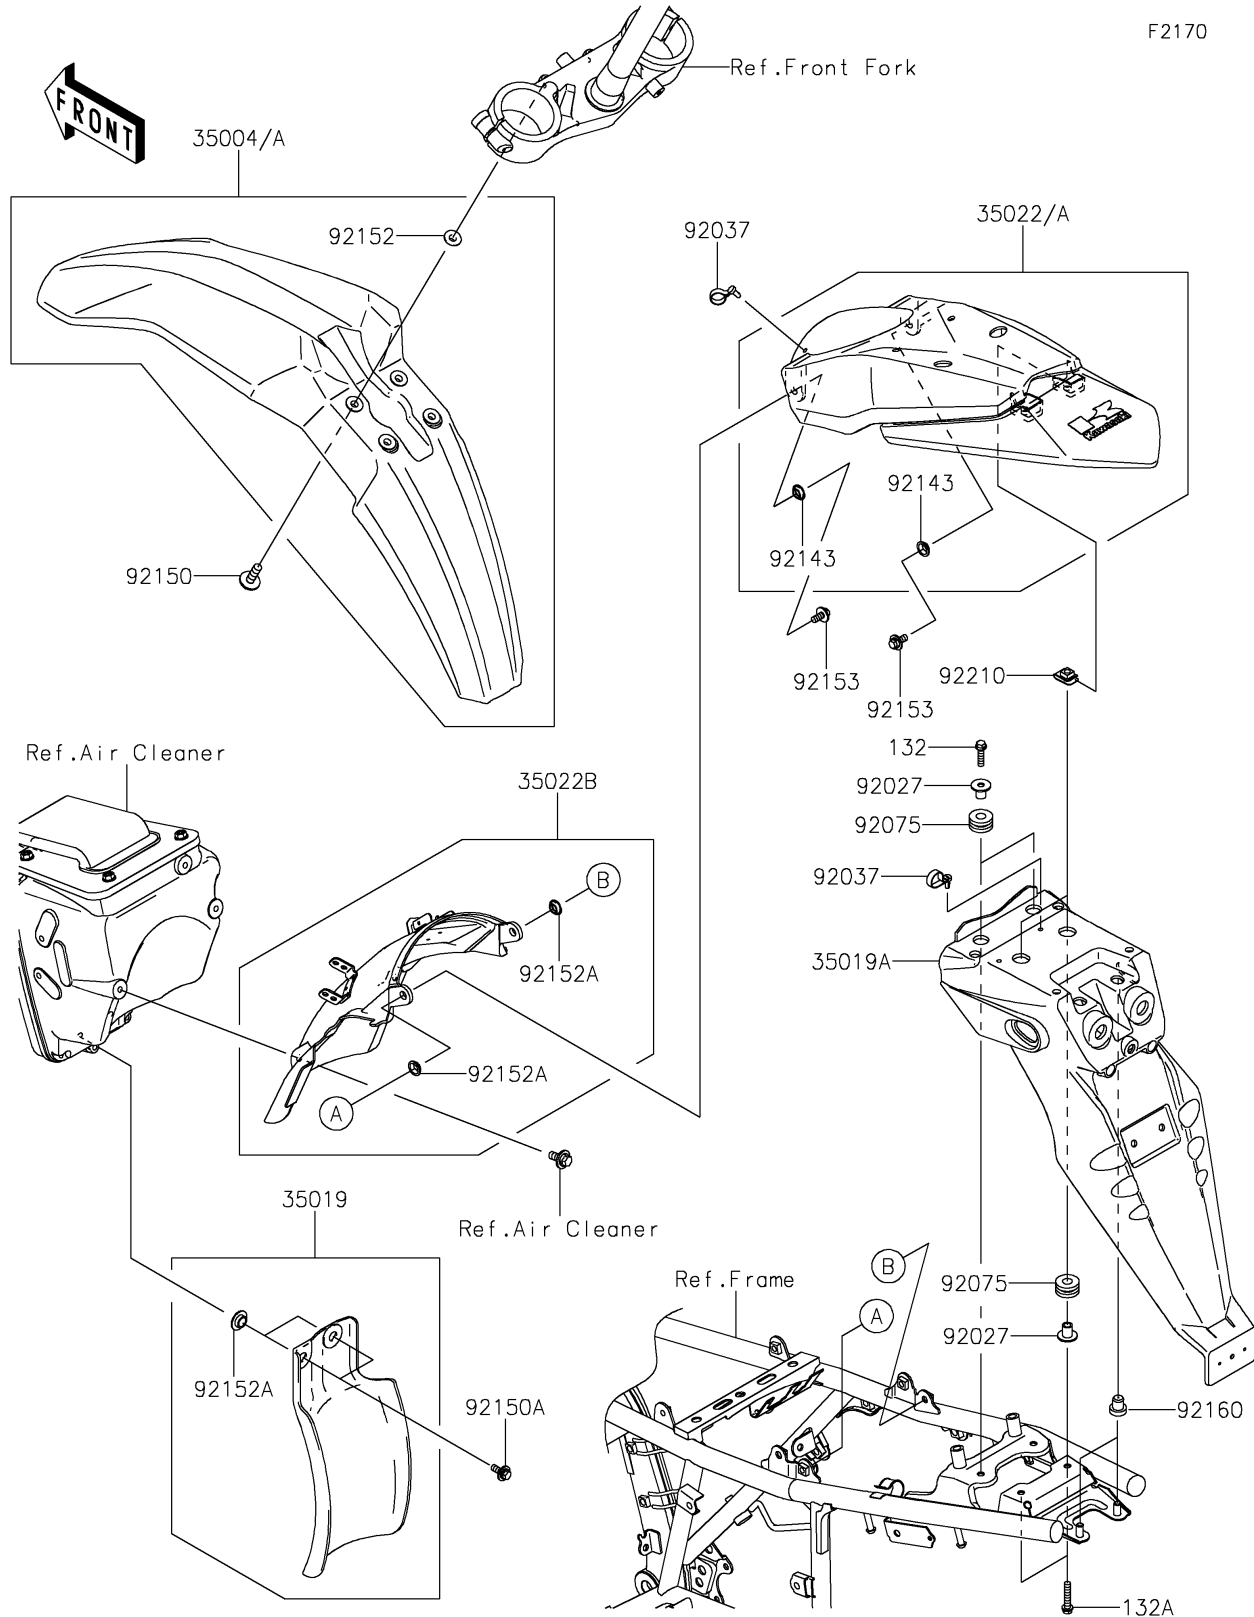

2018 KLX[®] 250 CAMO

PARTS DIAGRAM

Fenders

F2170

2018 KLX[®] 250 CAMO

PARTS LIST

Fenders

ITEM NAME

PART NUMBER

QUANTITY
