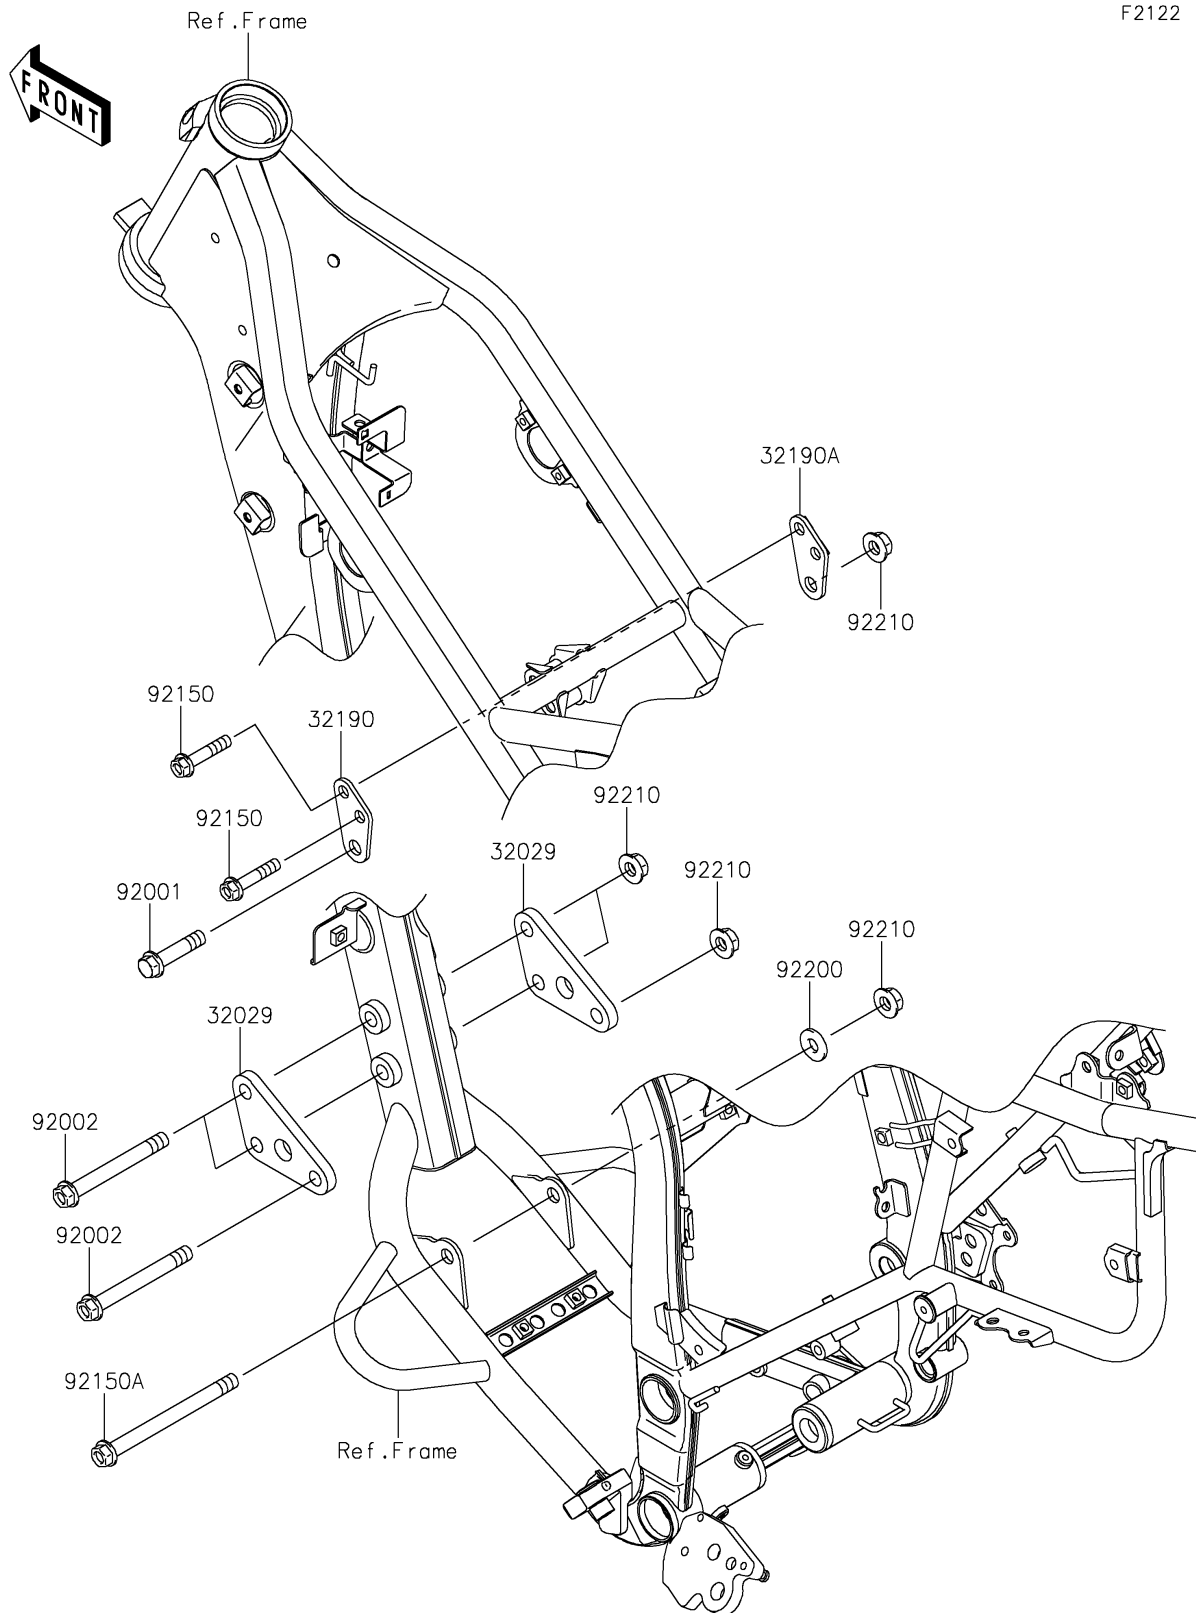

2018 KLX[®] 250 CAMO

PARTS DIAGRAM

Engine Mount

F2122

2018 KLX[®] 250 CAMO

PARTS LIST Engine Mount

ITEM NAME	PART NUMBER	QUANTITY
-----------	-------------	----------
