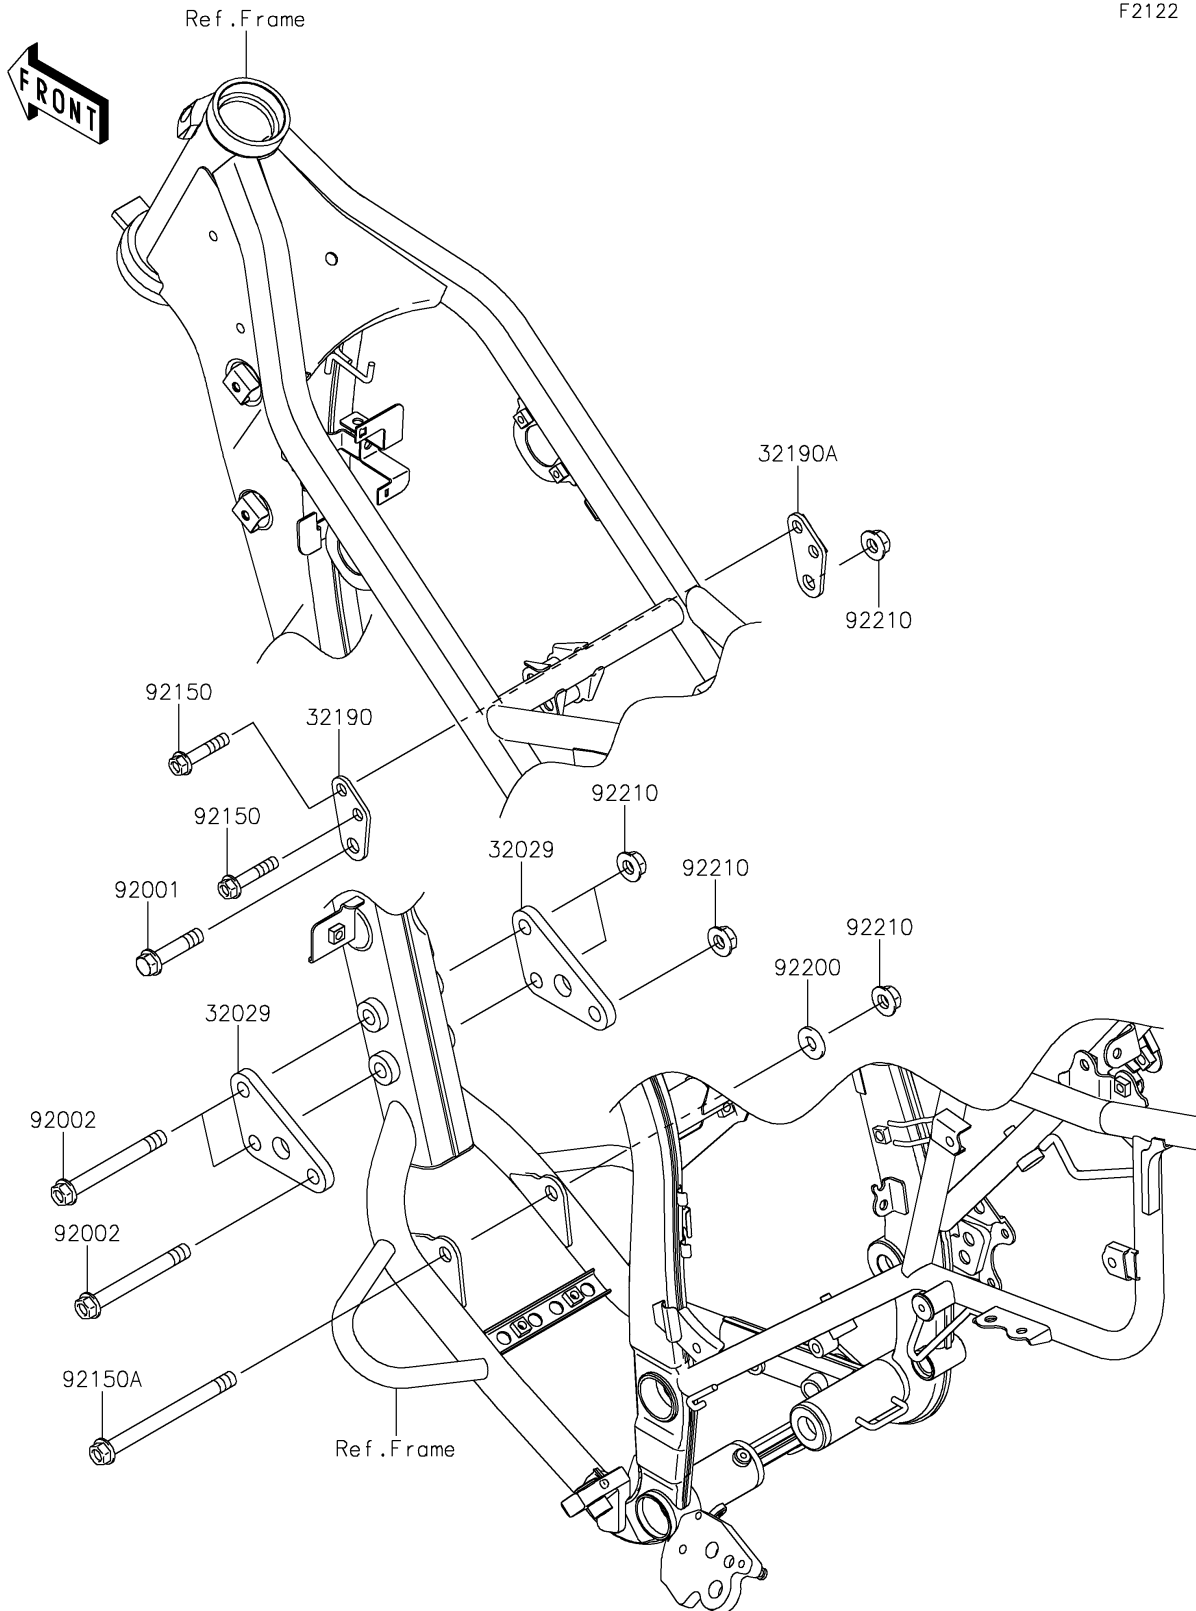

2018 KLX[®] 250

PARTS DIAGRAM

Engine Mount

F2122

2018 KLX[®] 250

PARTS LIST

Engine Mount

Kawasaki

Let the Good Times Roll[®]

ITEM NAME

PART NUMBER

QUANTITY
