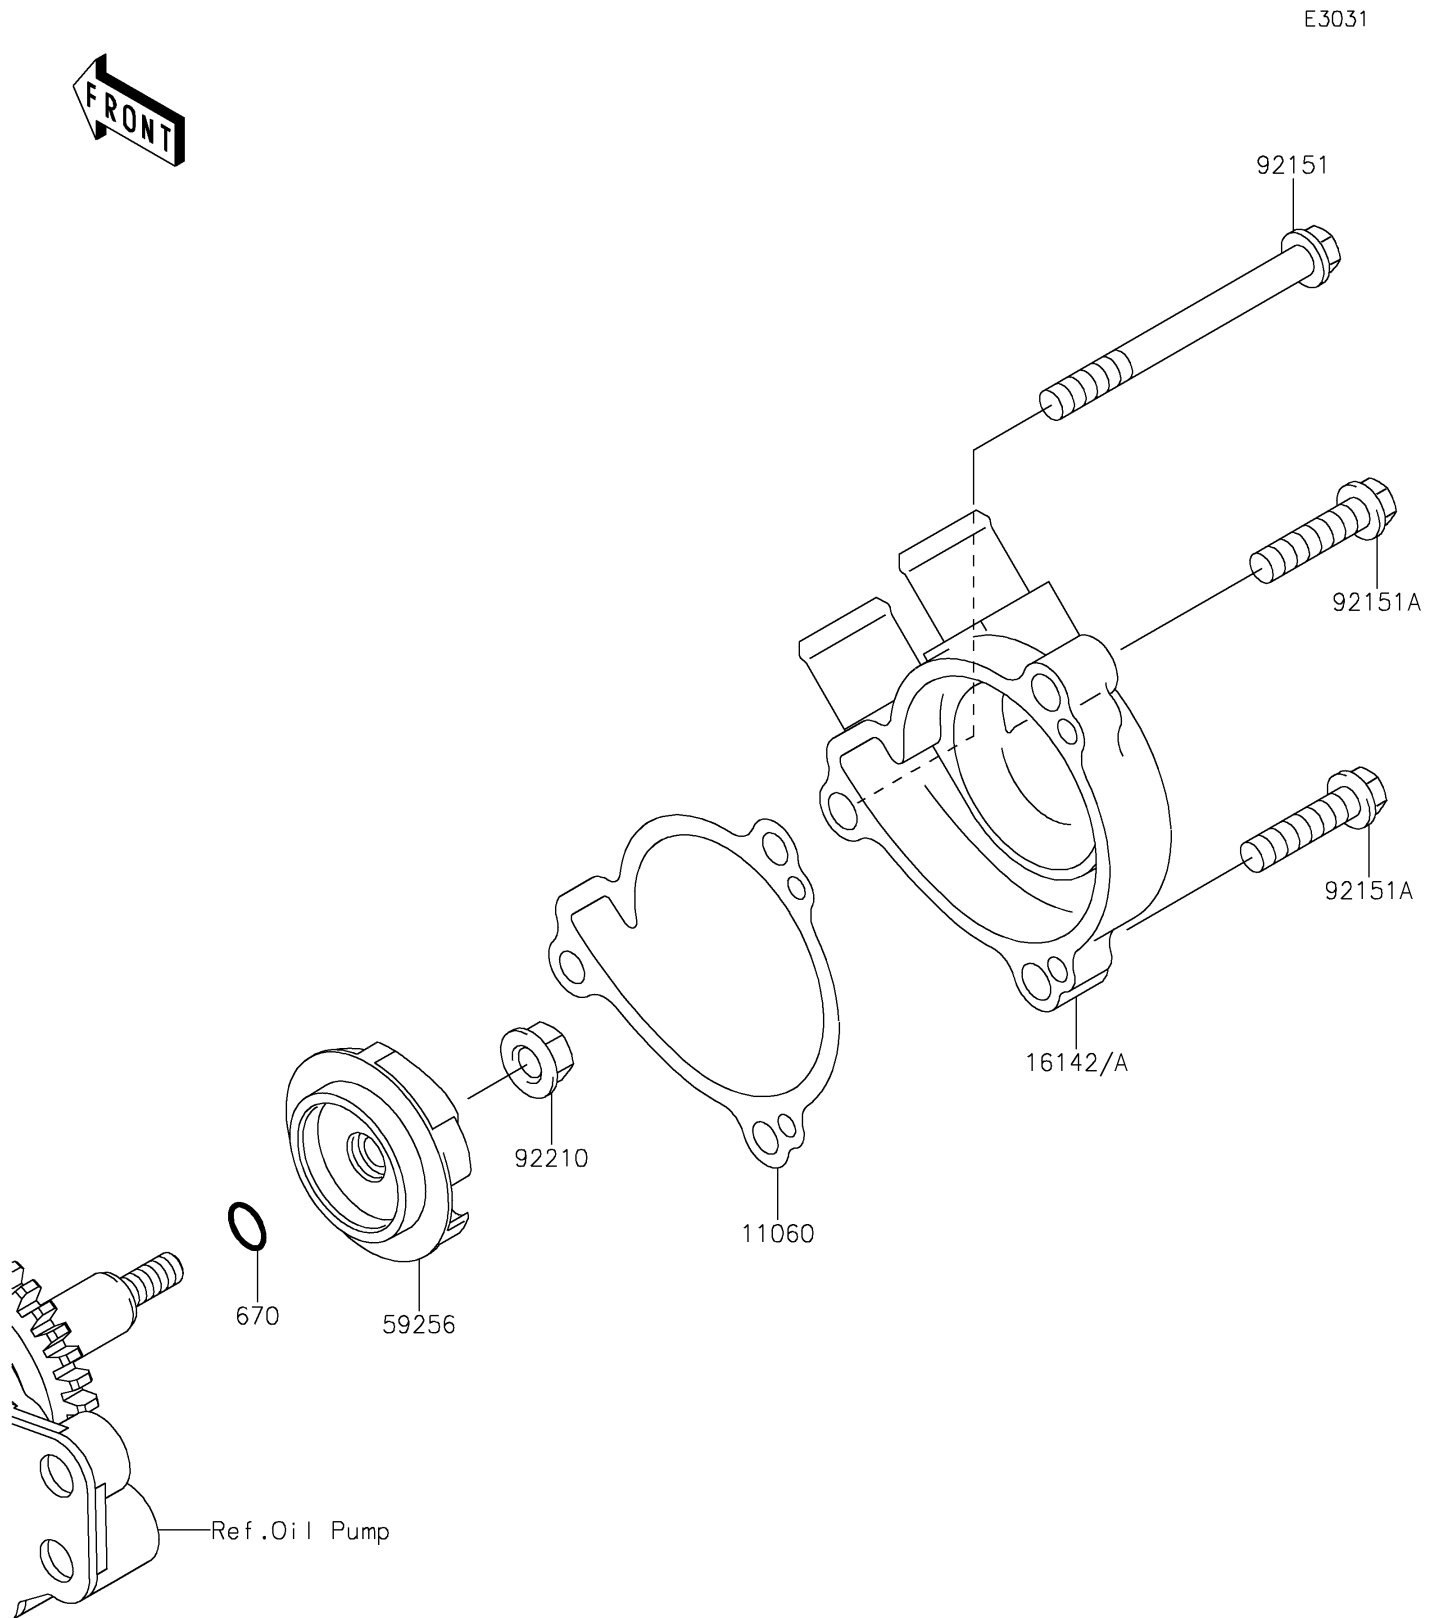

2018 KLX[®] 250 CAMO

PARTS DIAGRAM

Water Pump

2018 KLX[®] 250 CAMO

PARTS LIST

Water Pump

ITEM NAME

PART NUMBER

QUANTITY
