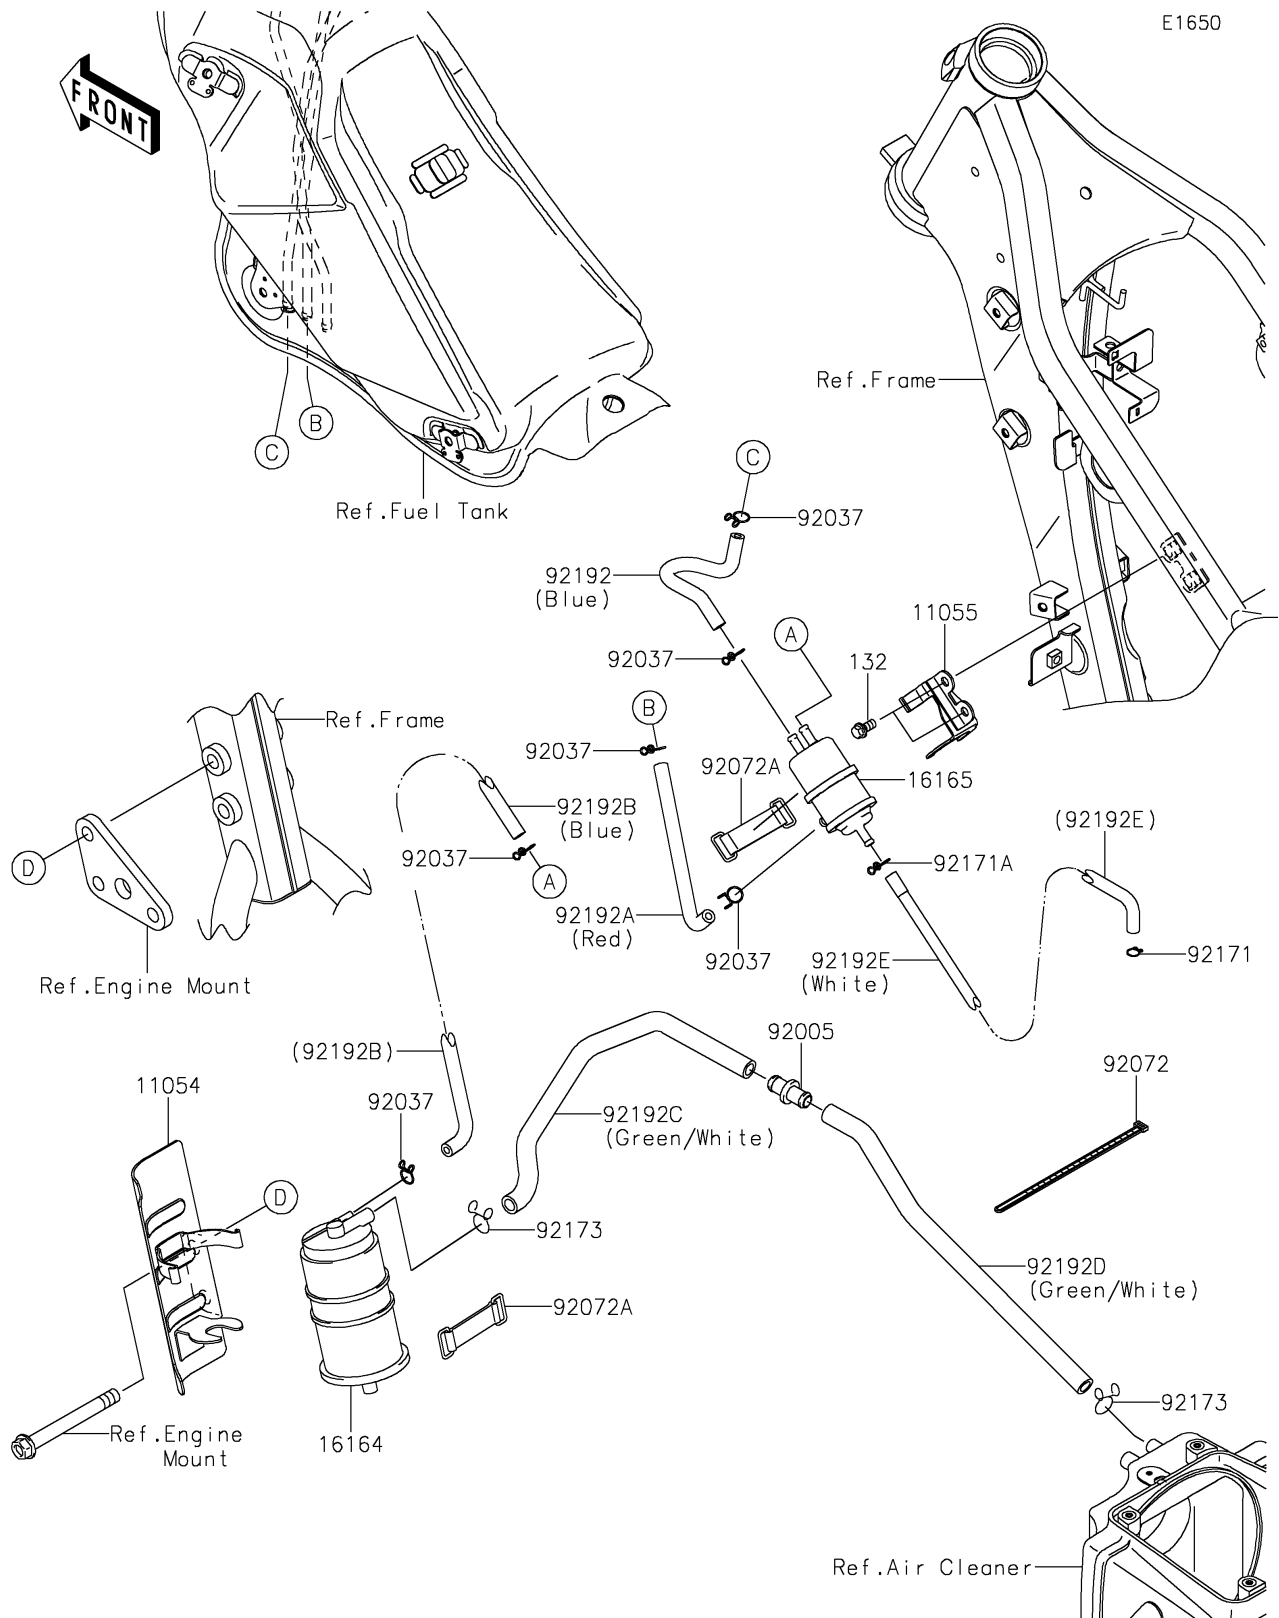

2018 KLX[®] 250 CAMO

PARTS DIAGRAM

Fuel Evaporative System(CA)

2018 KLX[®] 250 CAMO

PARTS LIST

Fuel Evaporative System(CA)

ITEM NAME

PART NUMBER

QUANTITY
