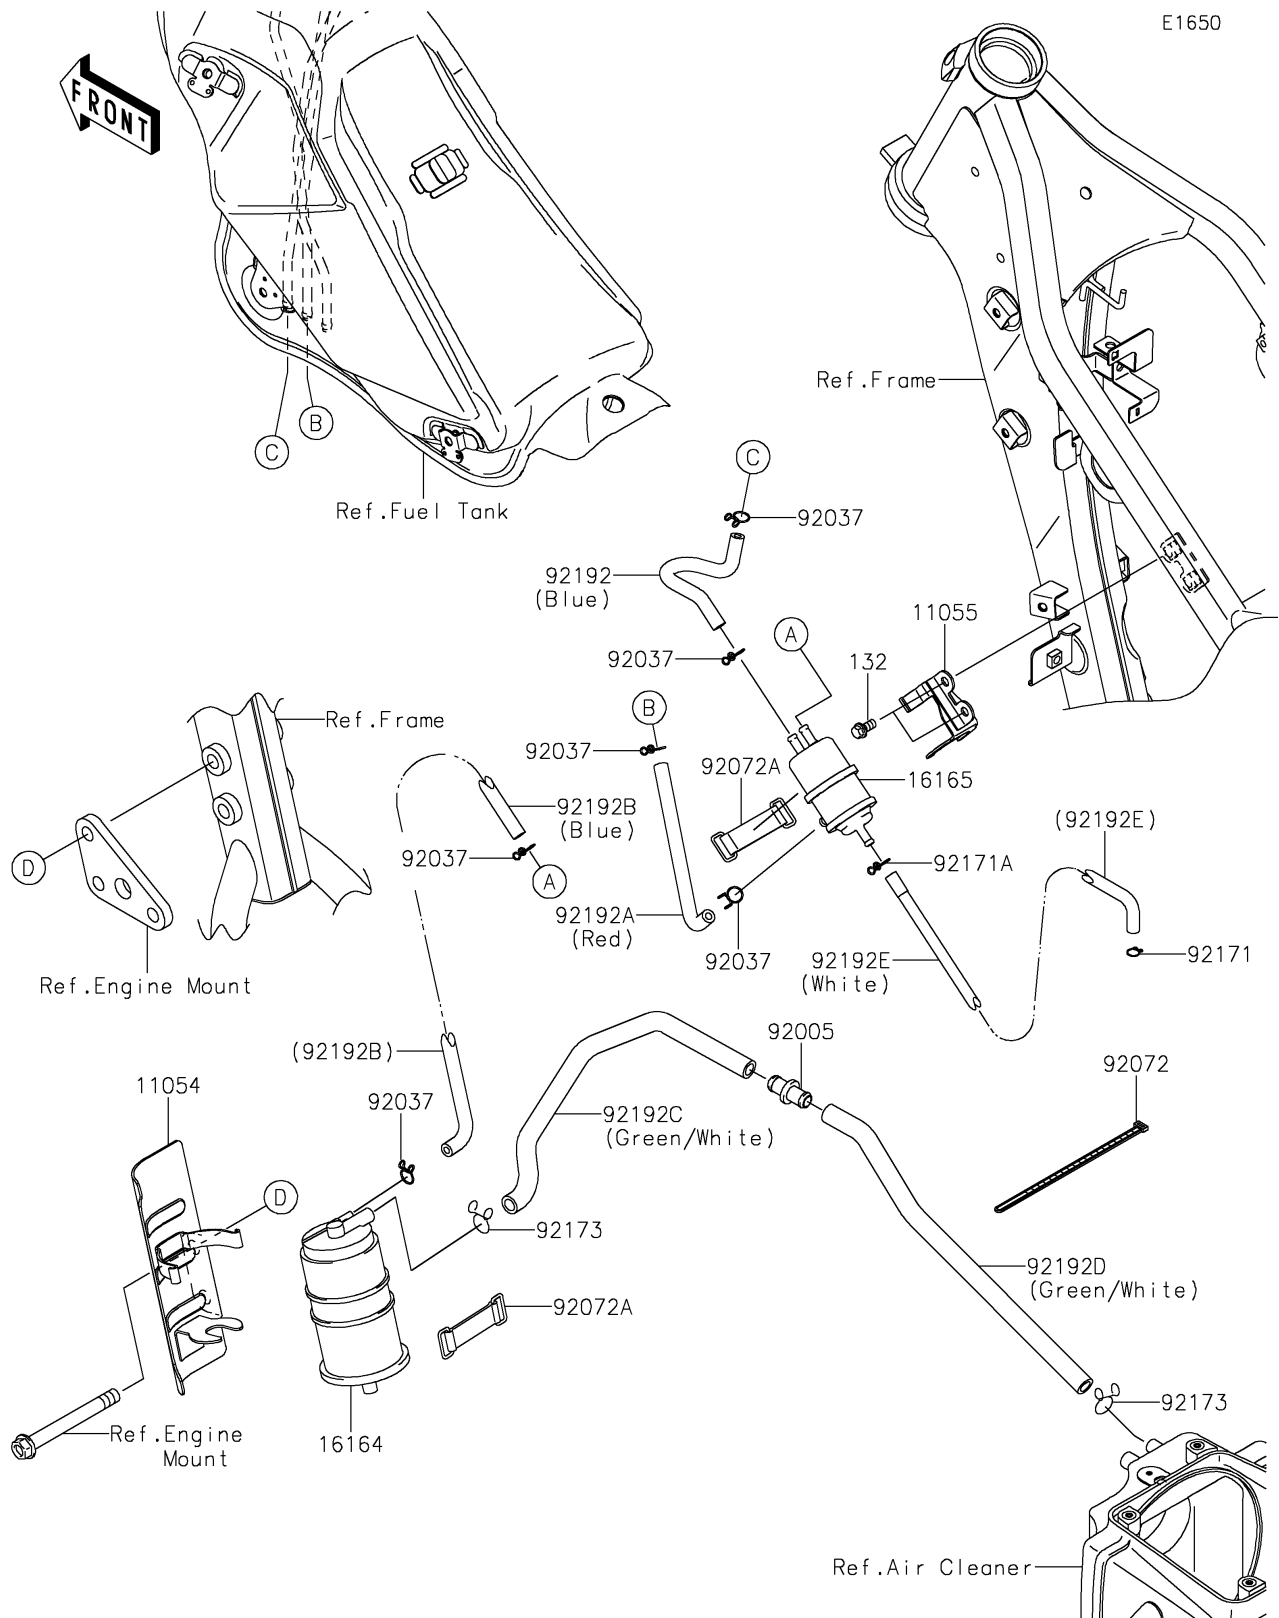

2018 KLX[®] 250

PARTS DIAGRAM

Fuel Evaporative System(CA)

2018 KLX[®] 250

PARTS LIST

Fuel Evaporative System(CA)

ITEM NAME

PART NUMBER

QUANTITY
