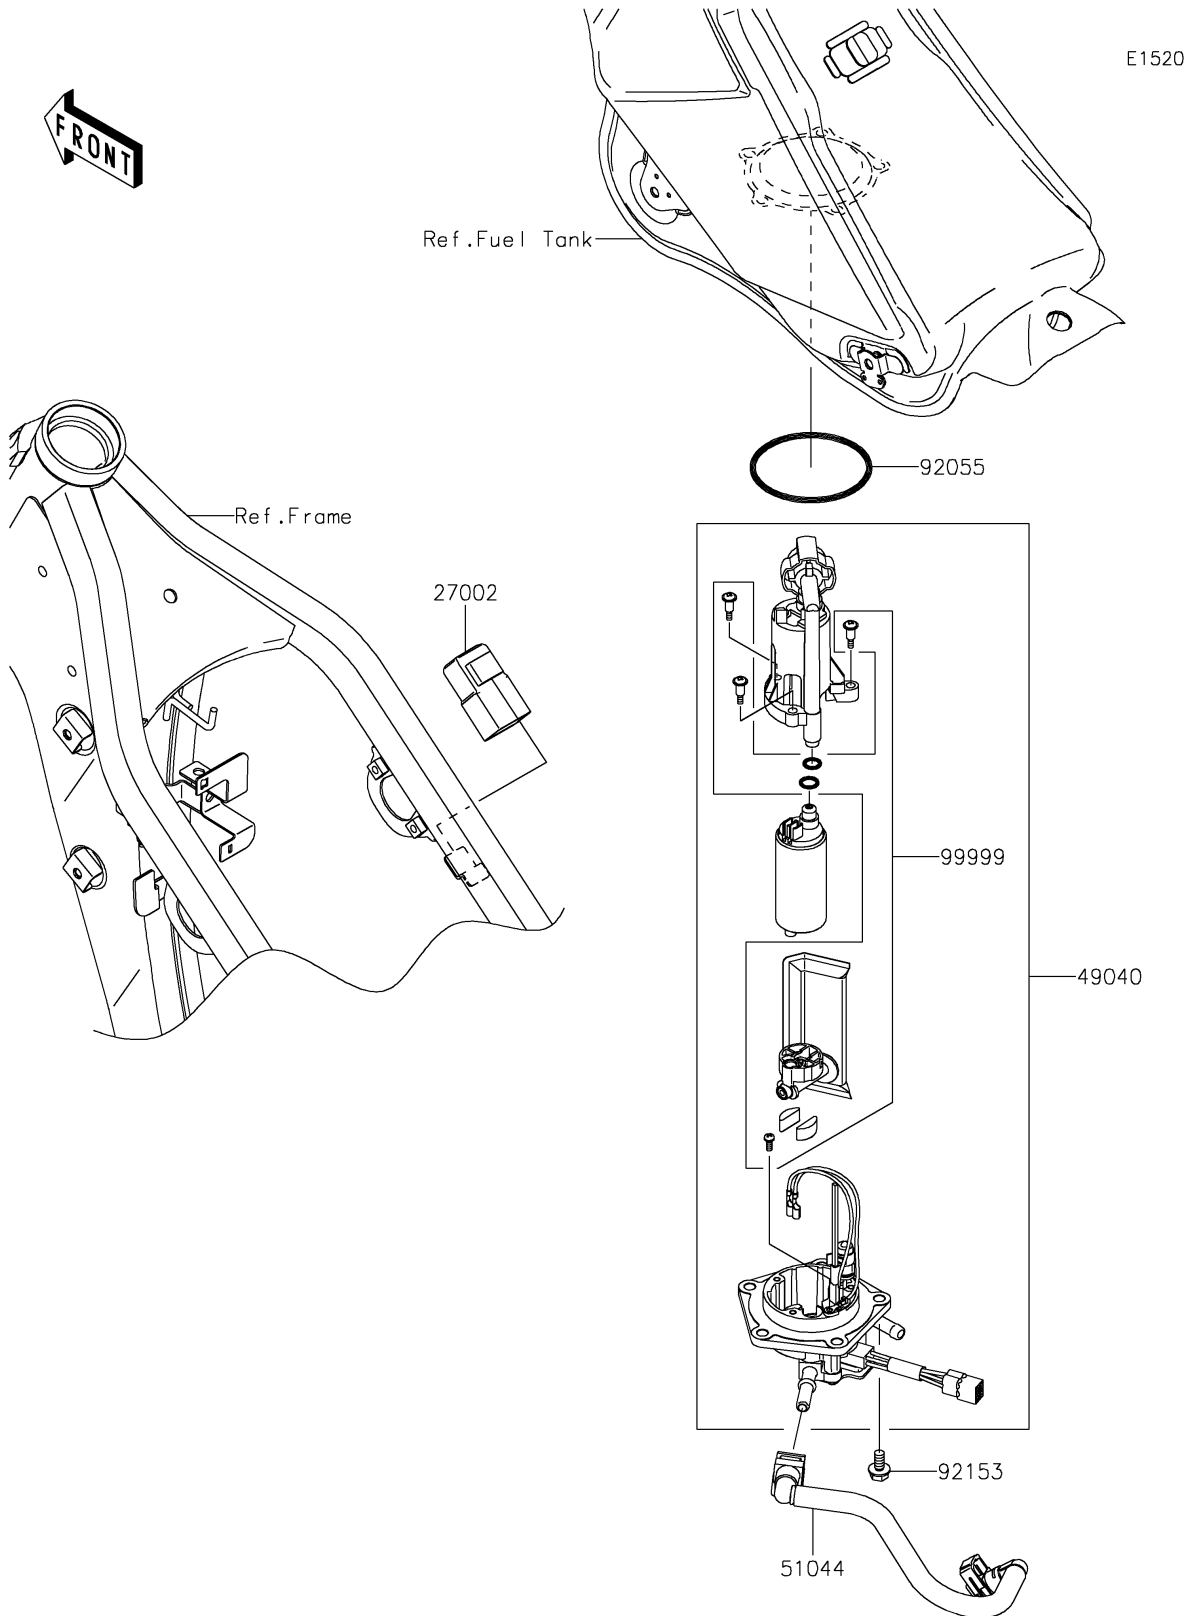

2018 KLX[®] 250 CAMO

PARTS DIAGRAM

Fuel Pump

2018 KLX[®] 250 CAMO

PARTS LIST

Fuel Pump

ITEM NAME

PART NUMBER

QUANTITY
