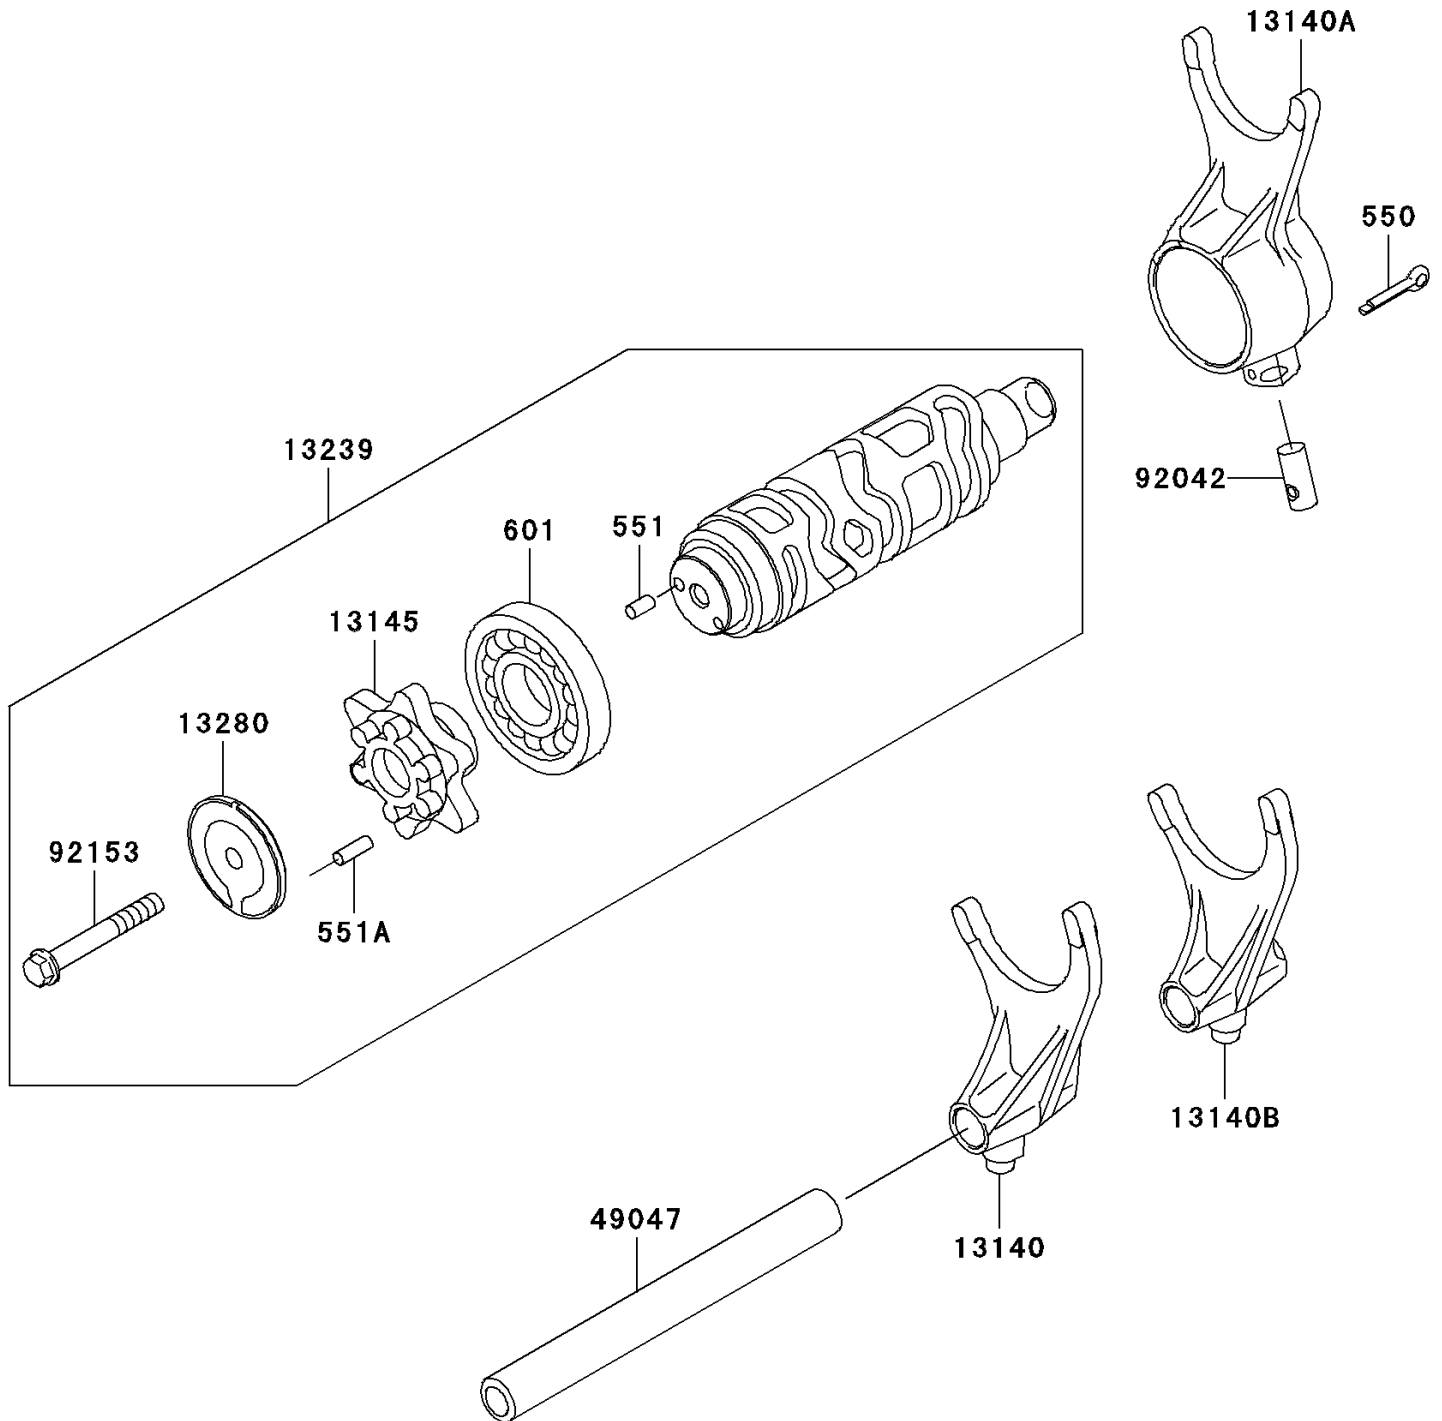

2006 Vulcan 1600 Mean Streak

PARTS DIAGRAM

Gear Change Drum/Shift Fork(s)

E1362

2006 Vulcan 1600 Mean Streak

PARTS LIST

Gear Change Drum/Shift Fork(s)

ITEM NAME	PART NUMBER	QUANTITY
-----------	-------------	----------
