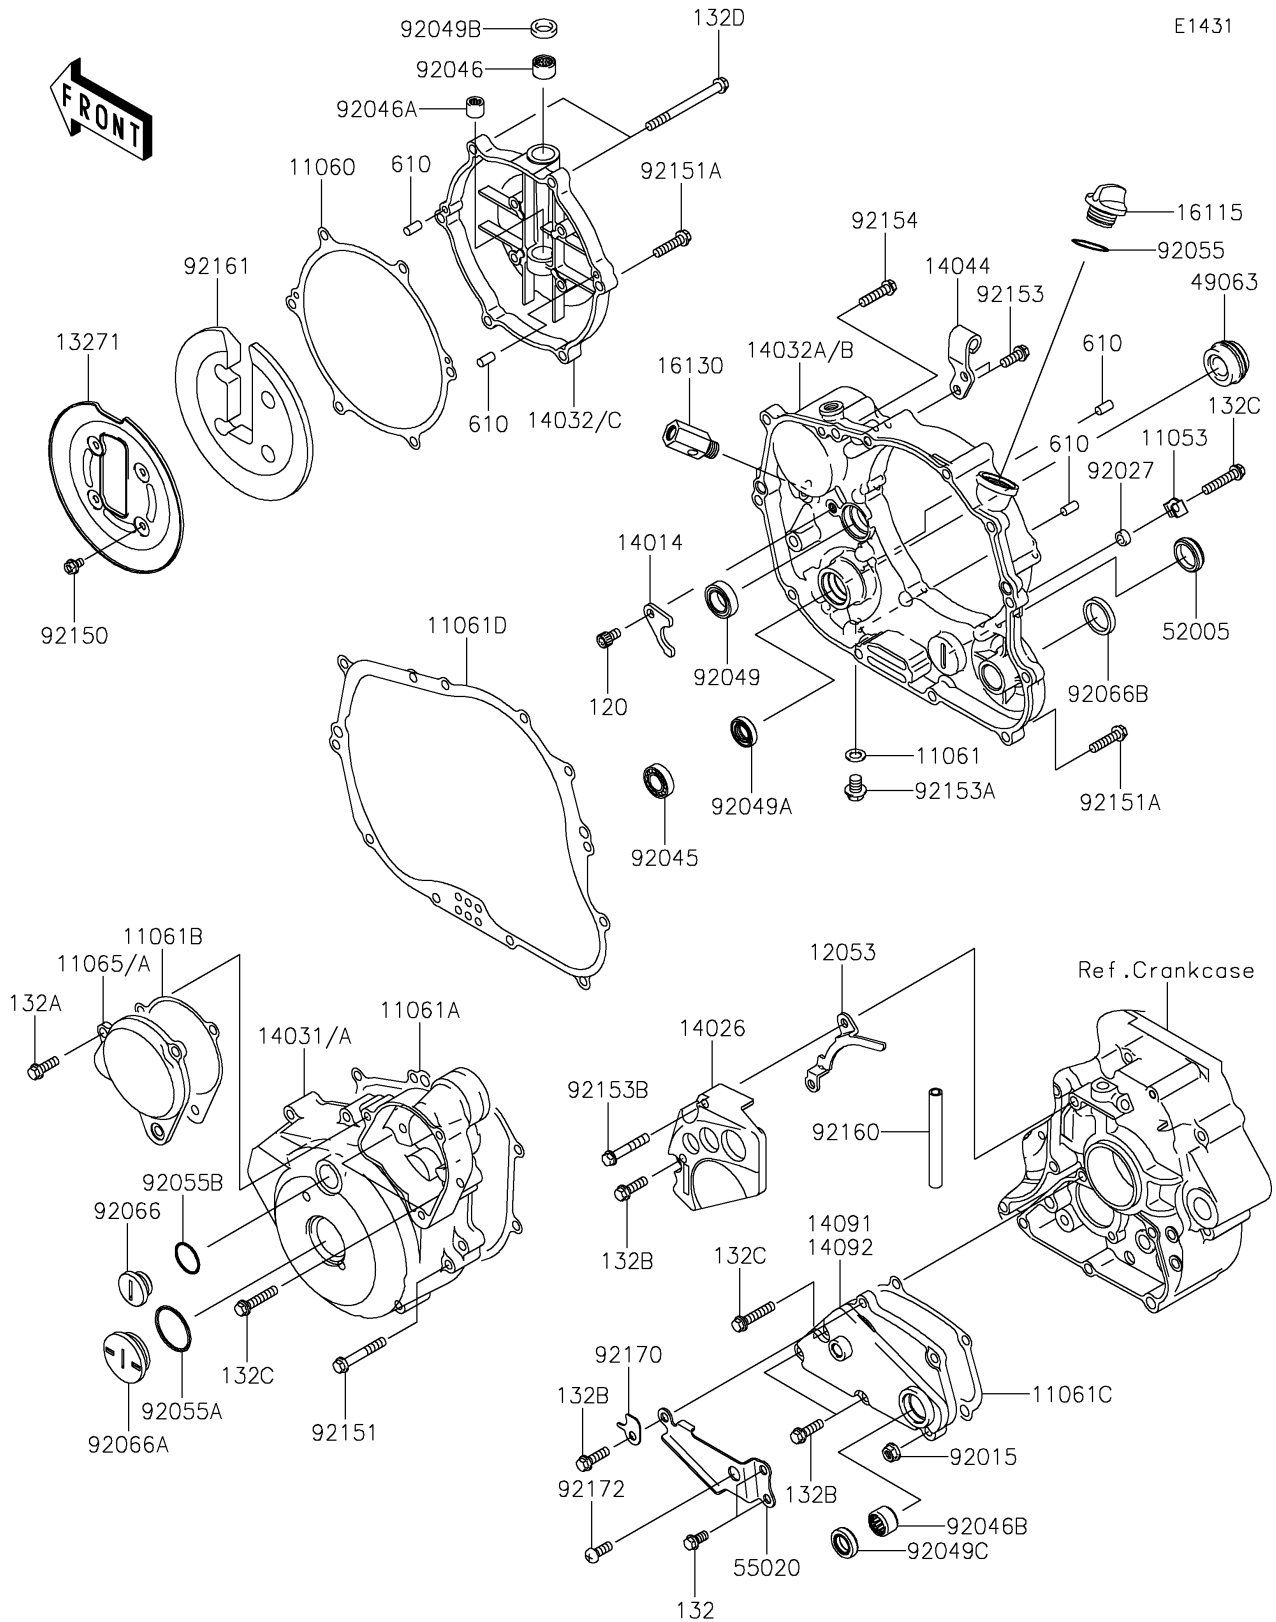

2018 KLX[®] 250 CAMO

PARTS DIAGRAM

Engine Cover(s)

2018 KLX[®] 250 CAMO

PARTS LIST

Engine Cover(s)

ITEM NAME

PART NUMBER

QUANTITY
