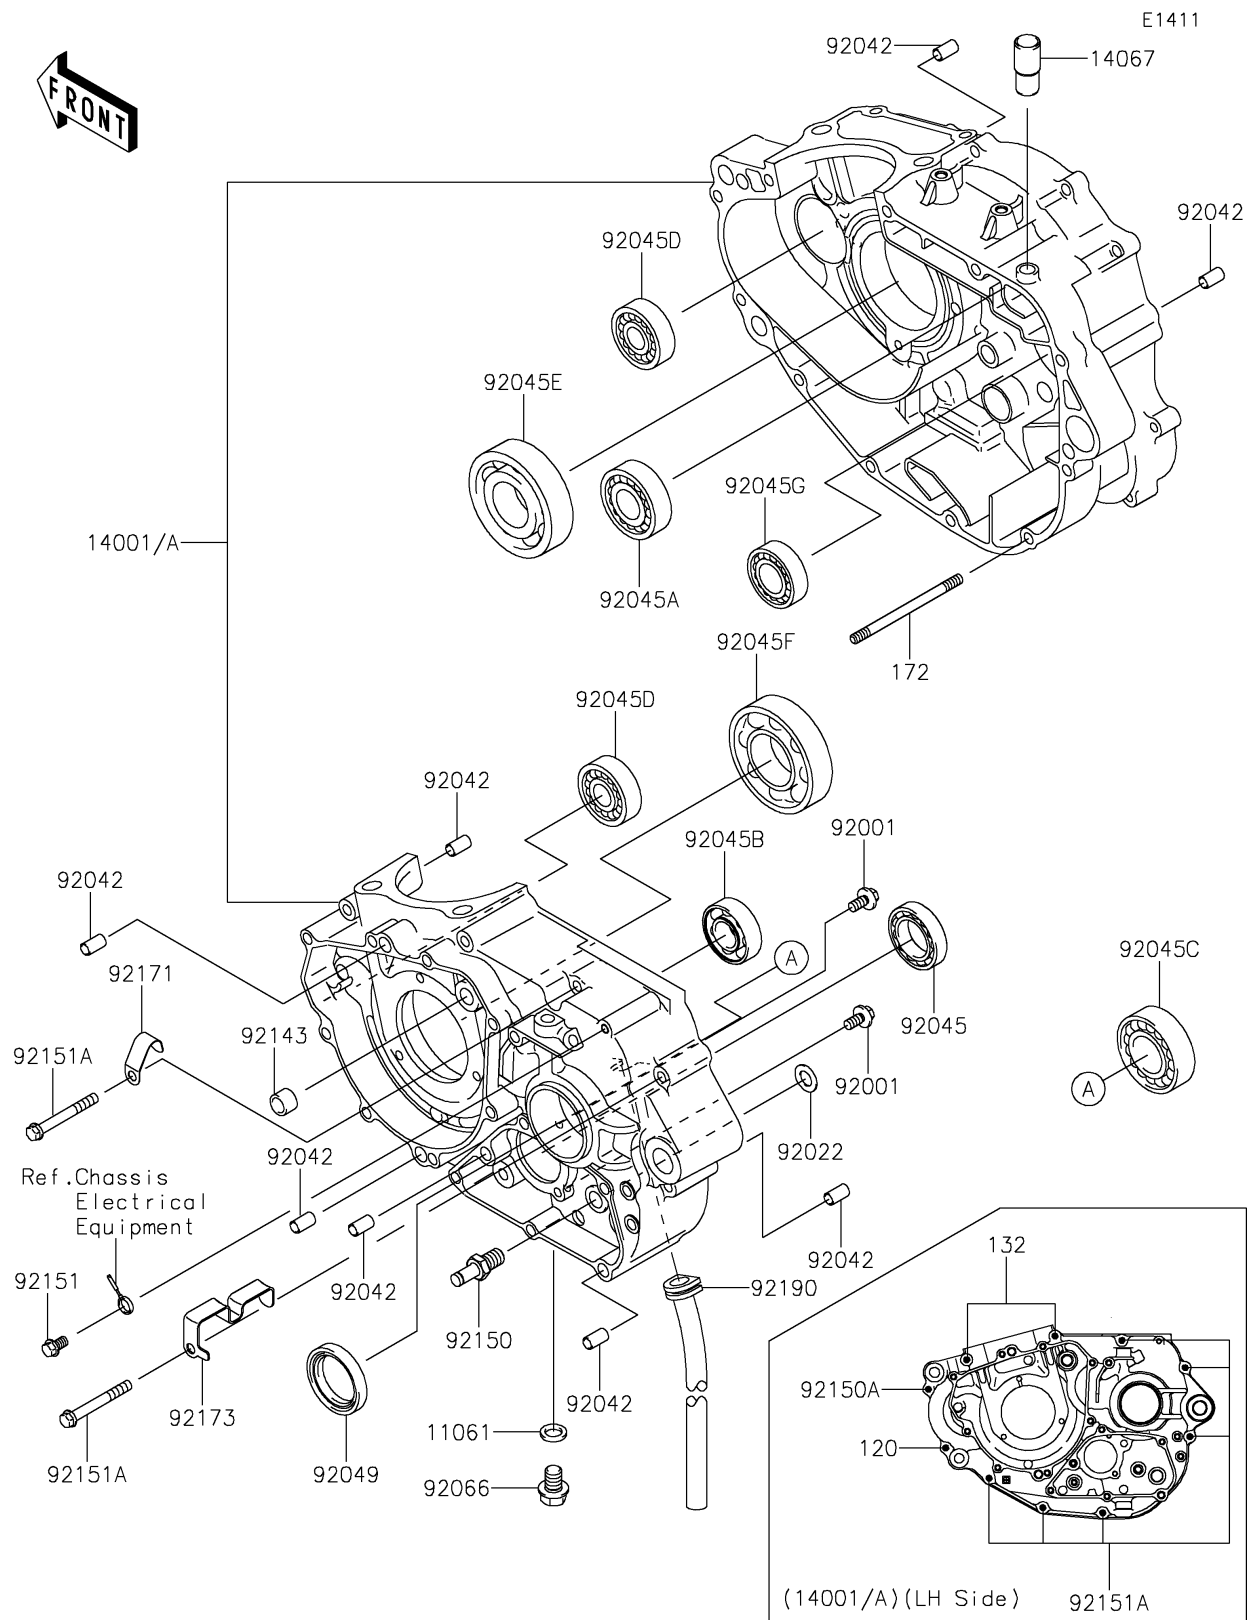

2018 KLX[®] 250 CAMO

PARTS DIAGRAM

Crankcase

2018 KLX[®] 250 CAMO

PARTS LIST

Crankcase

ITEM NAME

PART NUMBER

QUANTITY
