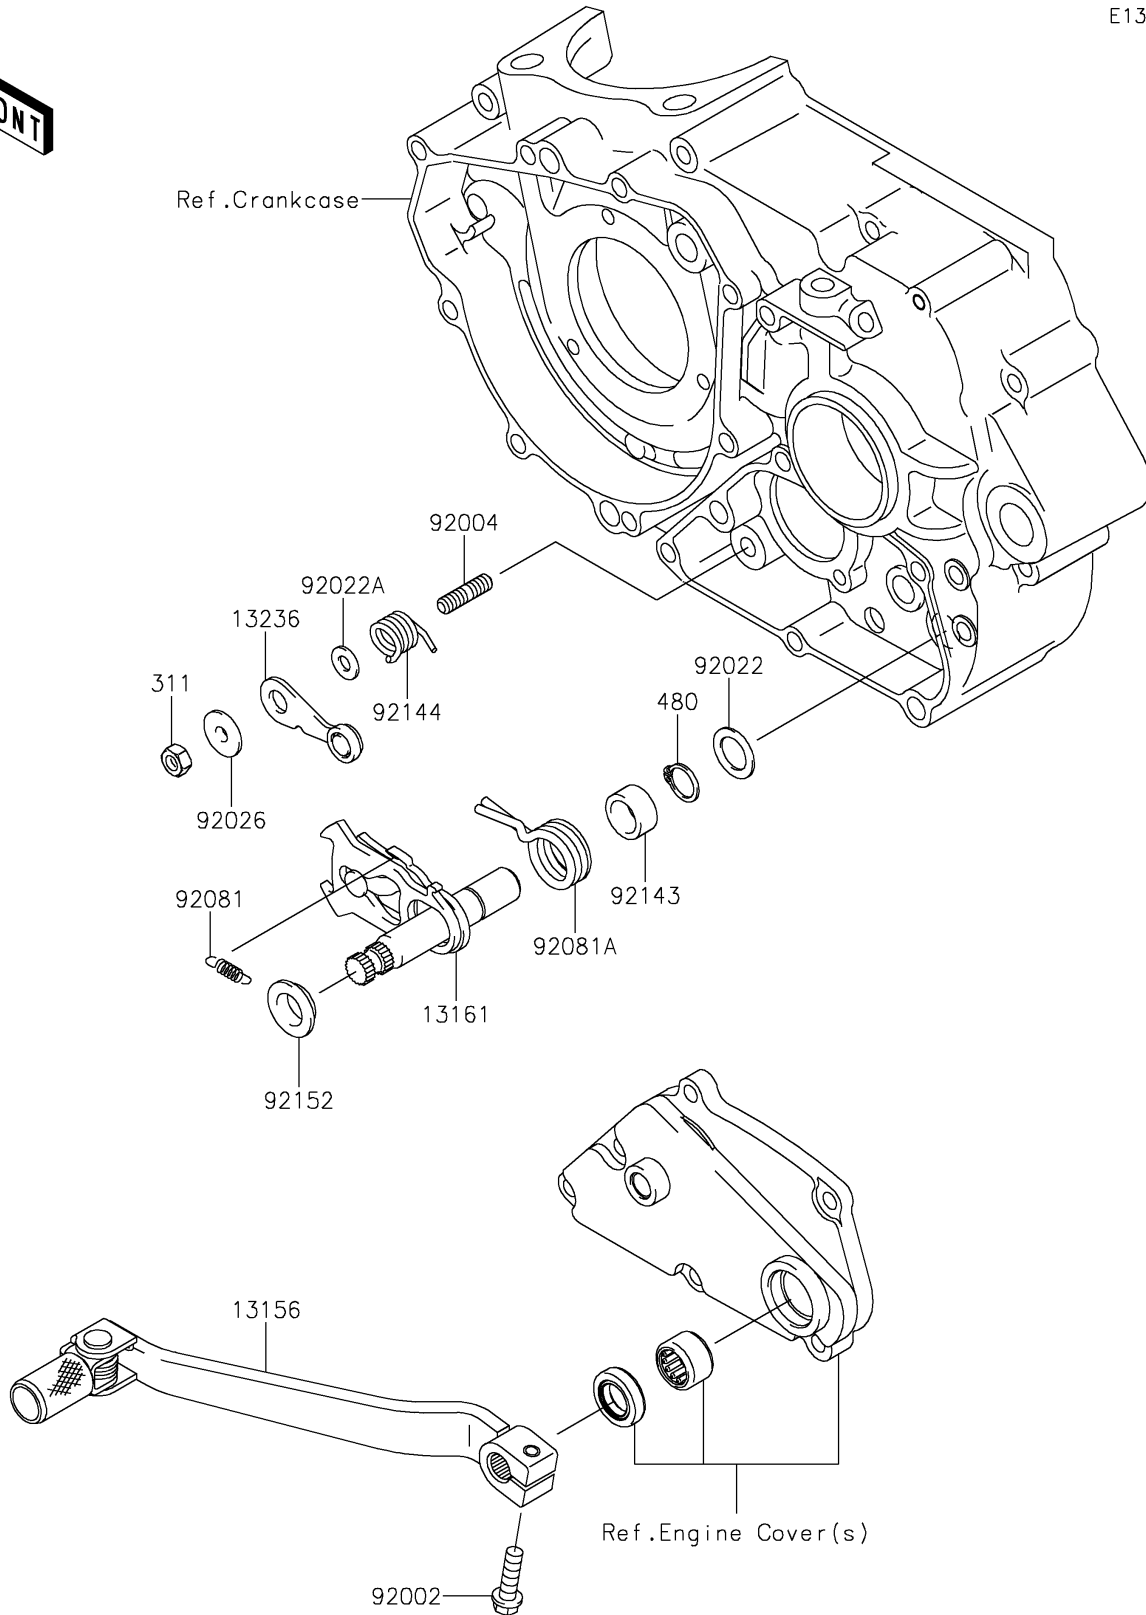

2018 KLX[®] 250 CAMO

PARTS DIAGRAM

Gear Change Mechanism

E1370

2018 KLX[®] 250 CAMO

PARTS LIST

Gear Change Mechanism

ITEM NAME

PART NUMBER

QUANTITY
