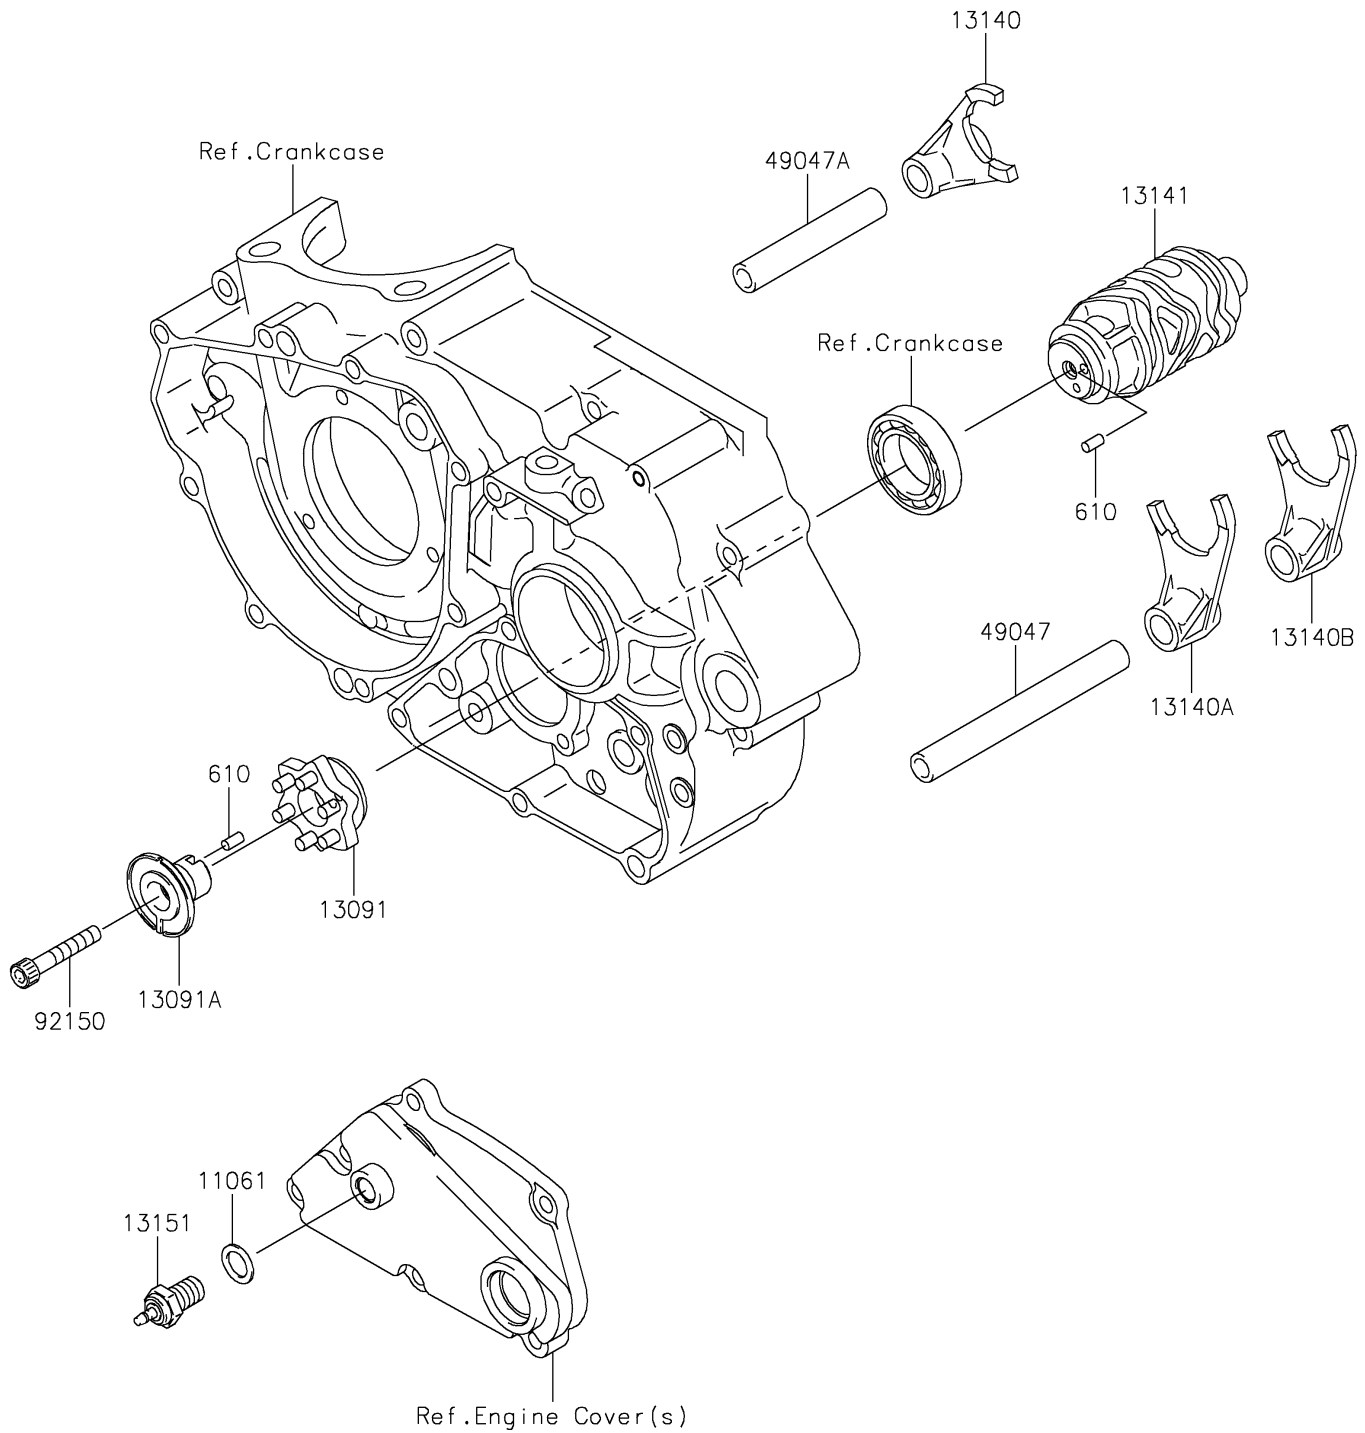

2018 KLX[®] 250

PARTS DIAGRAM

Gear Change Drum/Shift Fork(s)

E1362

2018 KLX[®] 250

PARTS LIST

Gear Change Drum/Shift Fork(s)

ITEM NAME

PART NUMBER

QUANTITY
