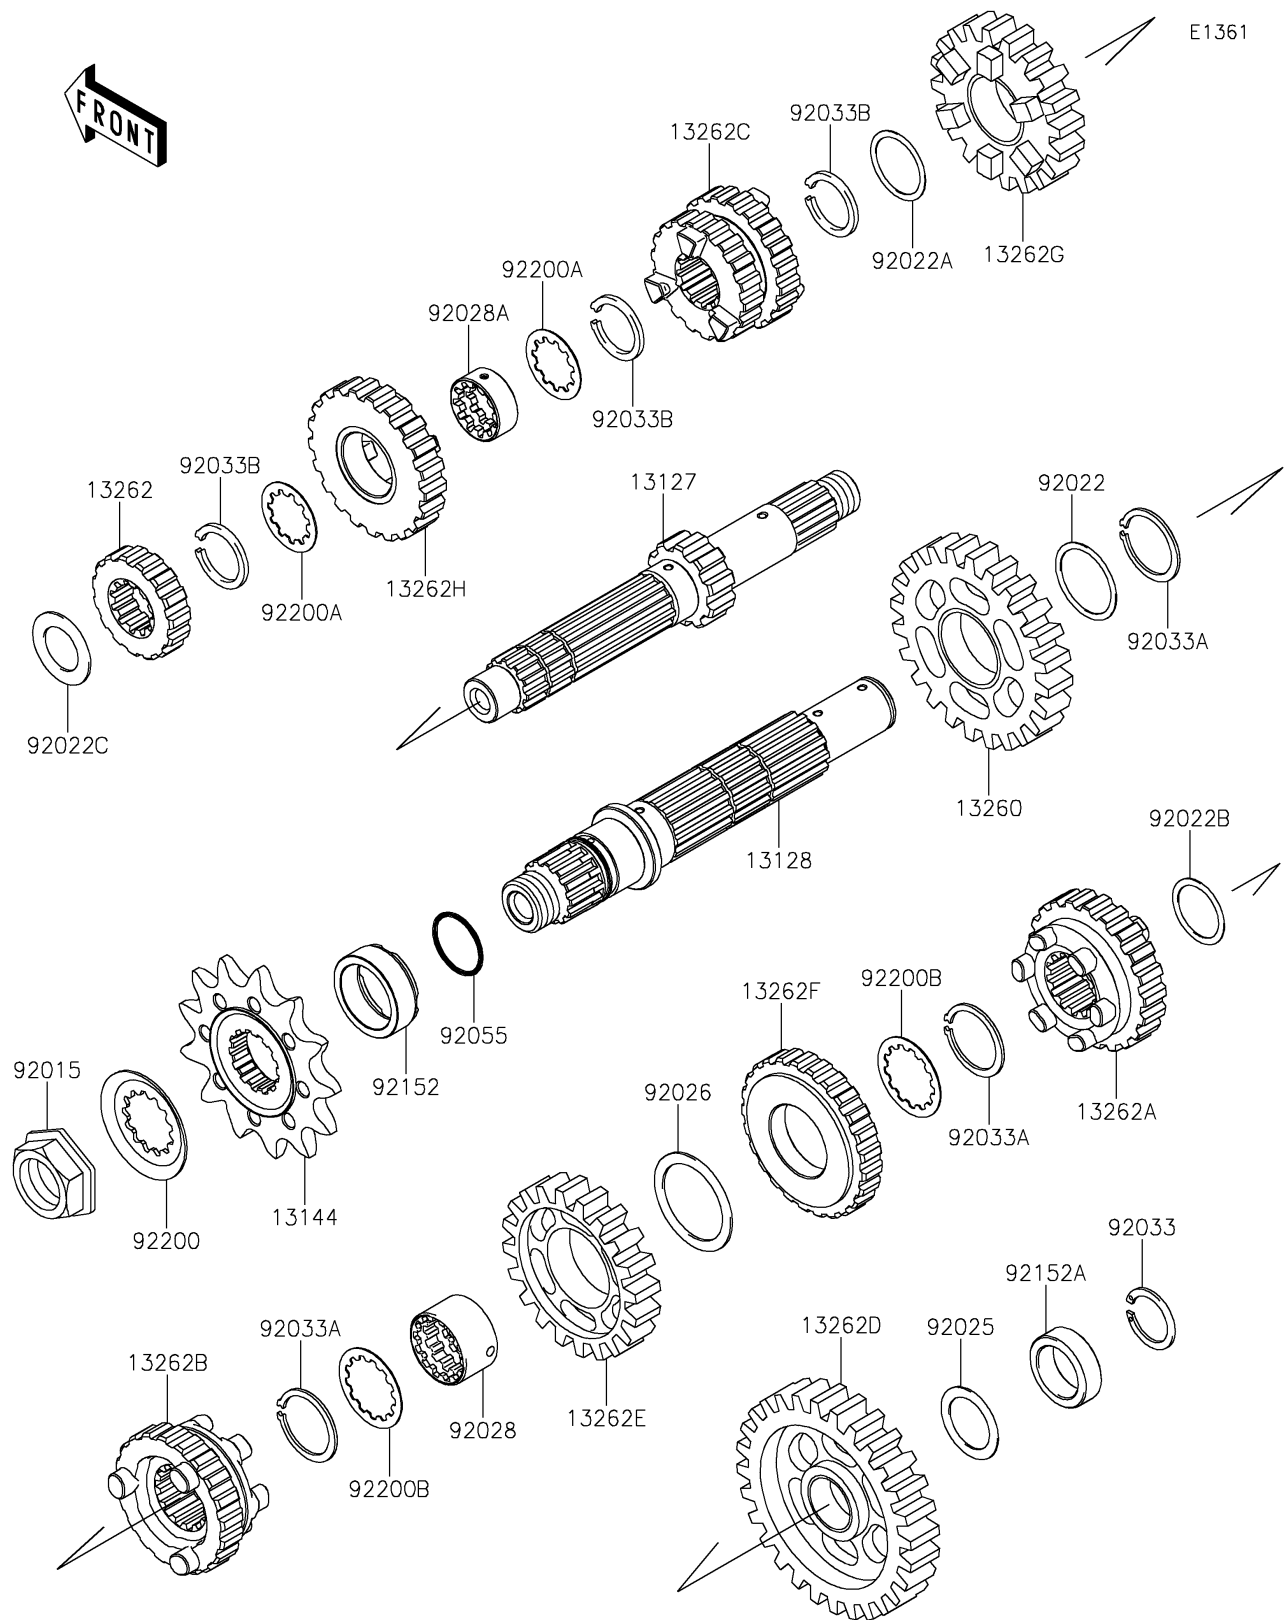

2018 KLX[®] 250 CAMO

PARTS DIAGRAM

Transmission

2018 KLX[®] 250 CAMO

PARTS LIST

Transmission

ITEM NAME

PART NUMBER

QUANTITY
